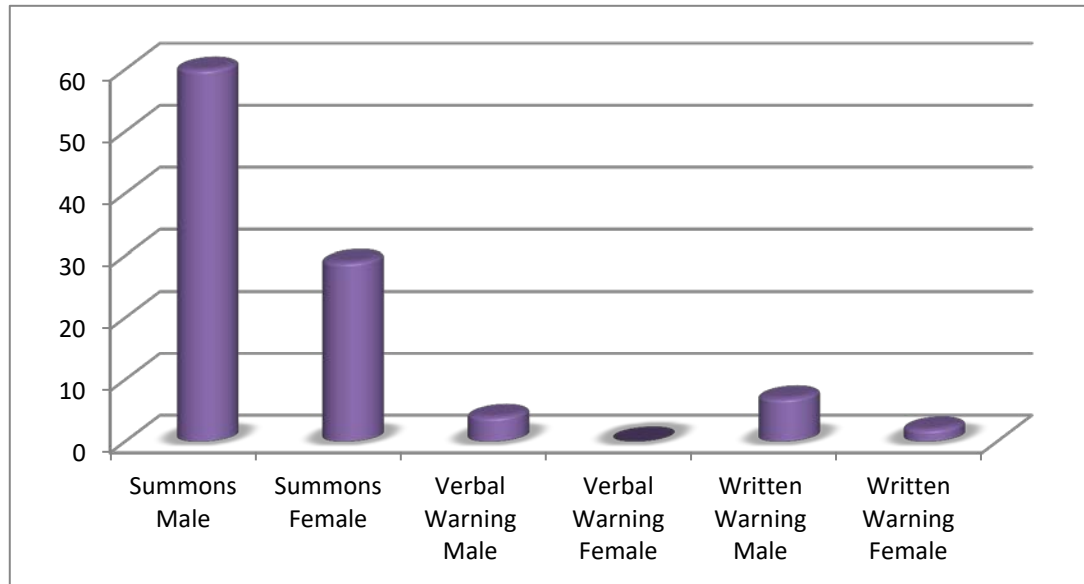

CHESWOLD POLICE DEPARTMENT

February 2021 - Traffic Stats (102 Traffic Stops)

Males
Females

70
32
102

Male Traffic
African American
Caucasion
Hispanic
Other/Undetermined

70
30
26
12
2

Females Traffic

- African American**
- Caucasion**
- Hispanic**
- Other/Undetermined**

32
15
15
1
1

Totals

- Summons Male**
- Summons Female**
- Verbal Warning Male**
- Verbal Warning Female**
- Written Warning Male**
- Written Warning Female**

102
60
29
4
0
7
2

Disposition by Race

102

Summons's- African American	38
Summon's - Caucasian	35
Summons's - Hispanic	13
Summons's Other	3
Verbal Warnings - African American	3
Verbal Warnings - Caucasian	1
Written Warning - African American	5
Written Warning - Caucasian	4