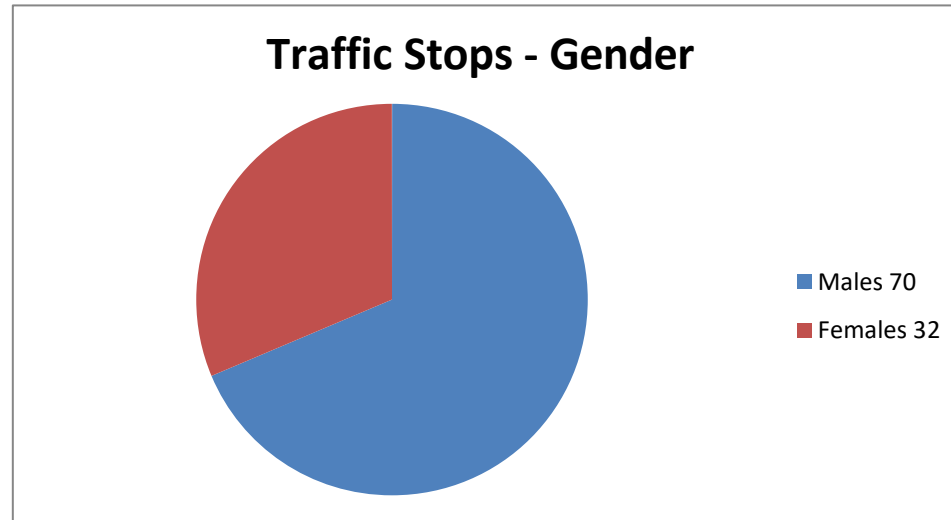

CHESWOLD POLICE DEPARTMENT

February 2021 - Traffic Stats (102 Traffic Stops)

Males
Females

70
32
102

Male Traffic
African American
Caucasion
Hispanic
Other/Undetermined

70
30
26
12
2

Females Traffic

- African American**
- Caucasion**
- Hispanic**
- Other/Undetermined**

32
15
15
1
1

Totals

- Summons Male**
- Summons Female**
- Verbal Warning Male**
- Verbal Warning Female**
- Written Warning Male**
- Written Warning Female**

102
60
29
4
0
7
2

Disposition by Race

102

Summons's- African American	38
Summon's - Caucasian	35
Summons's - Hispanic	13
Summons's Other	3
Verbal Warnings - African American	3
Verbal Warnings - Caucasian	1
Written Warning - African American	5
Written Warning - Caucasian	4