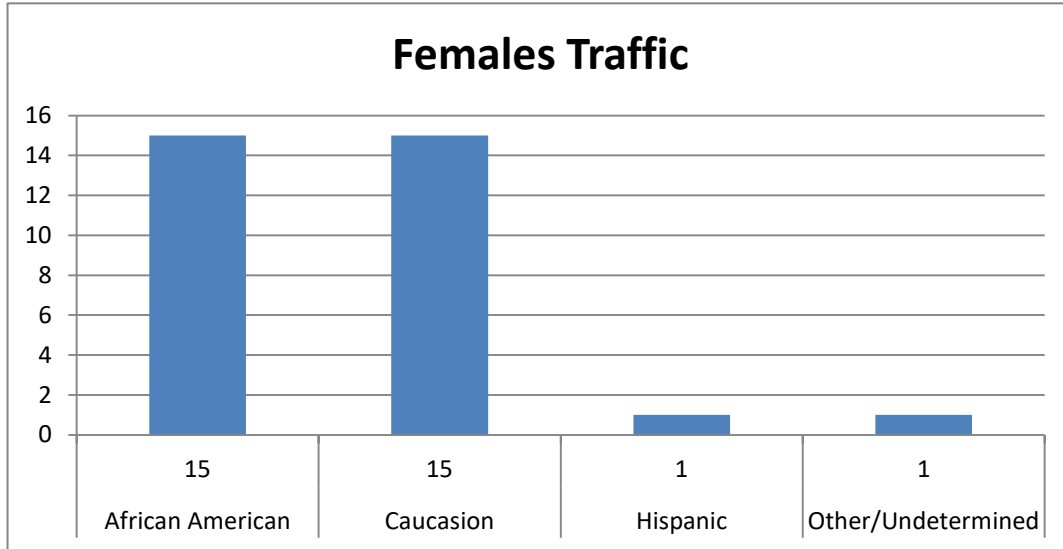

CHESWOLD POLICE DEPARTMENT

February 2021 - Traffic Stats (102 Traffic Stops)

Males
Females

70
32
102

Male Traffic
African American
Caucasion
Hispanic
Other/Undetermined

70
30
26
12
2

Females Traffic

- African American**
- Caucasion**
- Hispanic**
- Other/Undetermined**

32
15
15
1
1

Totals

- Summons Male**
- Summons Female**
- Verbal Warning Male**
- Verbal Warning Female**
- Written Warning Male**
- Written Warning Female**

102
60
29
4
0
7
2

Disposition by Race

102

Summons's- African American	38
Summon's - Caucasian	35
Summons's - Hispanic	13
Summons's Other	3
Verbal Warnings - African American	3
Verbal Warnings - Caucasian	1
Written Warning - African American	5
Written Warning - Caucasian	4