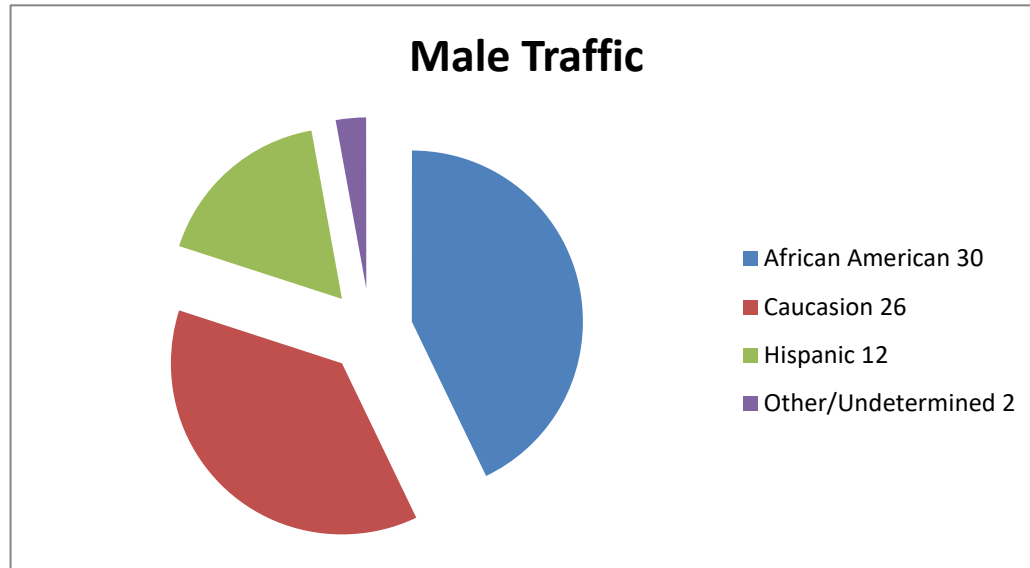

CHESWOLD POLICE DEPARTMENT

February 2021 - Traffic Stats (102 Traffic Stops)

Males
Females

70
32
102

Male Traffic
African American
Caucasion
Hispanic
Other/Undetermined

70
30
26
12
2

Females Traffic

- African American**
- Caucasion**
- Hispanic**
- Other/Undetermined**

32
15
15
1
1

Totals

- Summons Male**
- Summons Female**
- Verbal Warning Male**
- Verbal Warning Female**
- Written Warning Male**
- Written Warning Female**

102
60
29
4
0
7
2

Disposition by Race

102

Summons's- African American	38
Summon's - Caucasian	35
Summons's - Hispanic	13
Summons's Other	3
Verbal Warnings - African American	3
Verbal Warnings - Caucasian	1
Written Warning - African American	5
Written Warning - Caucasian	4