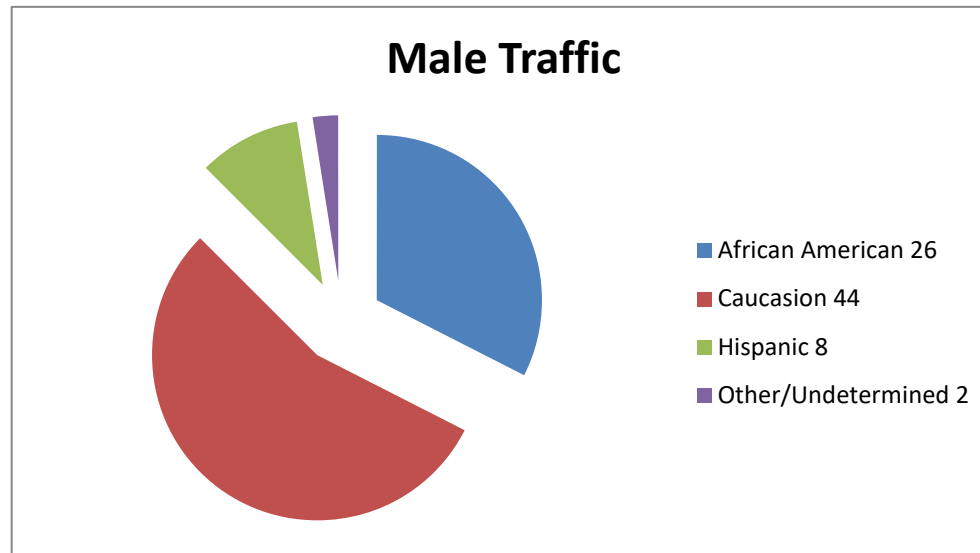

CHESWOLD POLICE DEPARTMENT

January 2021 - Traffic Stats (149 Traffic Stops)

Males
Females

80
69
149

Male Traffic
African American
Caucasion
Hispanic
Other/Undetermined

80
26
44
8
2

Females Traffic

African American

<u>Disposition by Race</u>	149
Summons's- African American	43
Summon's - Caucasian	69
Summons's - Hispanic	12
Summons's Other	3
Verbal Warnings - African American	3
Verbal Warnings - Caucasian	4
Written Warning - African American	2
Written Warning - Caucasian	12
Criminal Summons - Caucasian	1