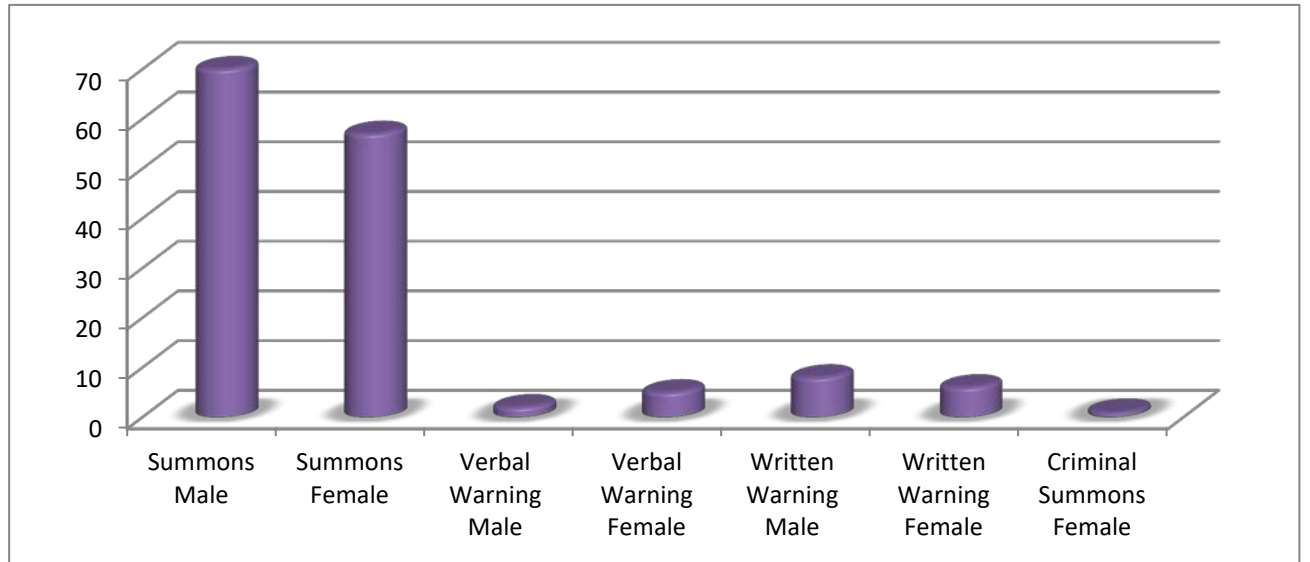

Totals

Summons Male

Summons Female

Verbal Warning Male

Verbal Warning Female

Written Warning Male

Written Warning Female

Criminal Summons Female

149

70

57

2

5

8

6

1

<u>Disposition by Race</u>	149
Summons's- African American	43
Summon's - Caucasian	69
Summons's - Hispanic	12
Summons's Other	3
Verbal Warnings - African American	3
Verbal Warnings - Caucasian	4
Written Warning - African American	2
Written Warning - Caucasian	12
Criminal Summons - Caucasian	1