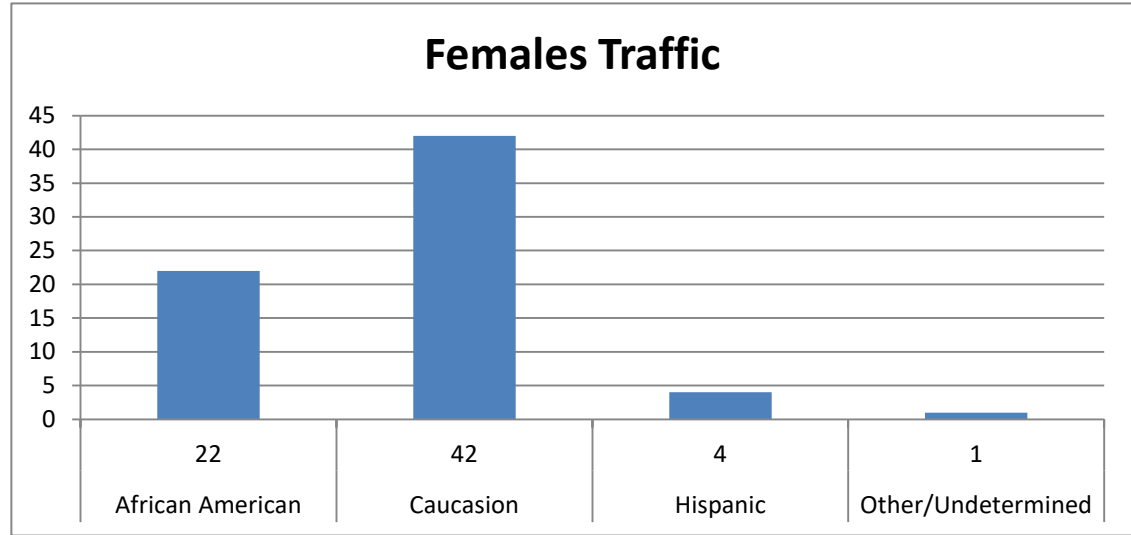

CHESWOLD POLICE DEPARTMENT

January 2021 - Traffic Stats (149 Traffic Stops)

Males
Females

80
69
149

Male Traffic
African American
Caucasion
Hispanic
Other/Undetermined

80
26
44
8
2

Females Traffic

African American

Caucasion

Hispanic

Other/Undetermined

69

22

42

4

1

<u>Disposition by Race</u>	149
Summons's- African American	43
Summon's - Caucasian	69
Summons's - Hispanic	12
Summons's Other	3
Verbal Warnings - African American	3
Verbal Warnings - Caucasian	4
Written Warning - African American	2
Written Warning - Caucasian	12
Criminal Summons - Caucasian	1