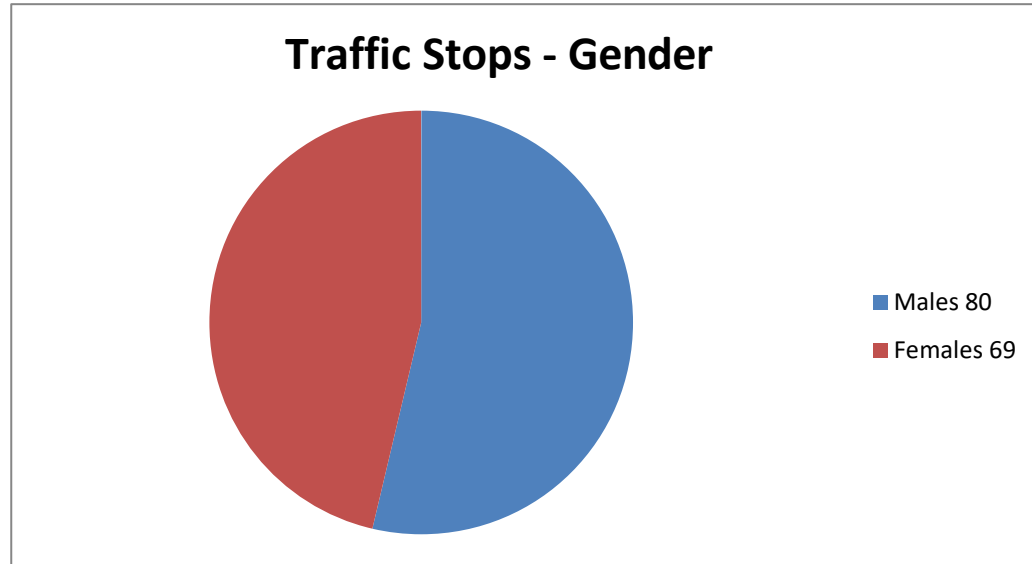

CHESWOLD POLICE DEPARTMENT

January 2021 - Traffic Stats (149 Traffic Stops)

Males
Females

80
69
149

Male Traffic
African American
Caucasion
Hispanic
Other/Undetermined

80
26
44
8
2

Females Traffic

African American

<u>Disposition by Race</u>	149
Summons's- African American	43
Summon's - Caucasian	69
Summons's - Hispanic	12
Summons's Other	3
Verbal Warnings - African American	3
Verbal Warnings - Caucasian	4
Written Warning - African American	2
Written Warning - Caucasian	12
Criminal Summons - Caucasian	1