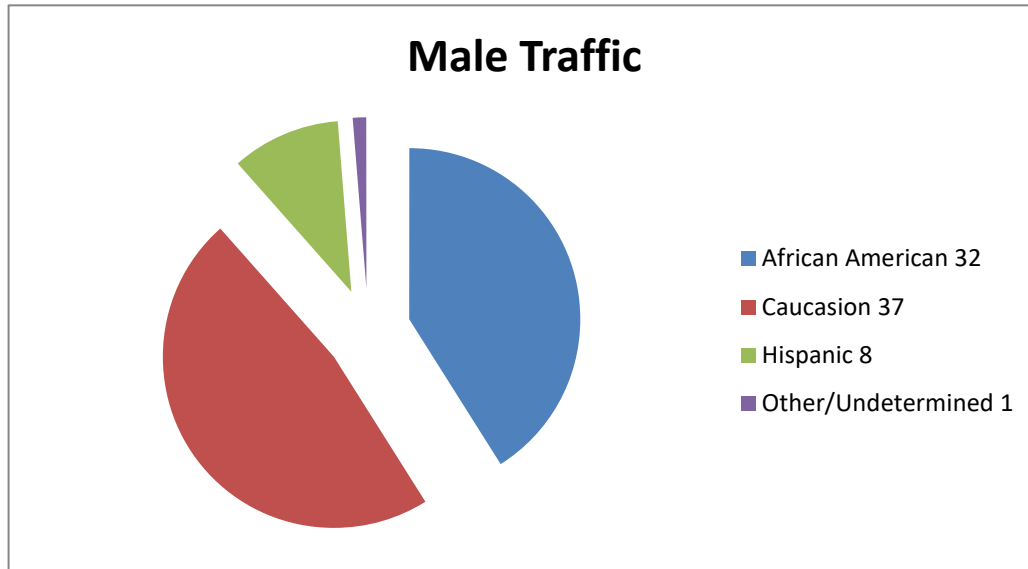

CHESWOLD POLICE DEPARTMENT

April 2021 - Traffic Stats (125 Traffic Stops)

Males
Females

78
47
125

Male Traffic

African American
Caucasion
Hispanic
Other/Undetermined

78
32
37
8
1

Females Traffic

- African American**
- Caucasion**
- Hispanic**
- Other/Undetermined**

47
18
26
3
0

Totals

- Summons Male**
- Summons Female**
- Verbal Warning Male**
- Verbal Warning Female**
- Written Warning Male**
- Written Warning Female**

125
61
35
10
5
7
7

Disposition by Race 125

Summons's- African American	36
Summon's - Caucasian	48
Summons's - Hispanic	11
Summons - Other	1
Verbal Warnings - African American	6
Verbal Warnings - Caucasian	9
Written Warning - African American	8
Written Warning - Caucasian	6
Written Warning - Hispanic	0