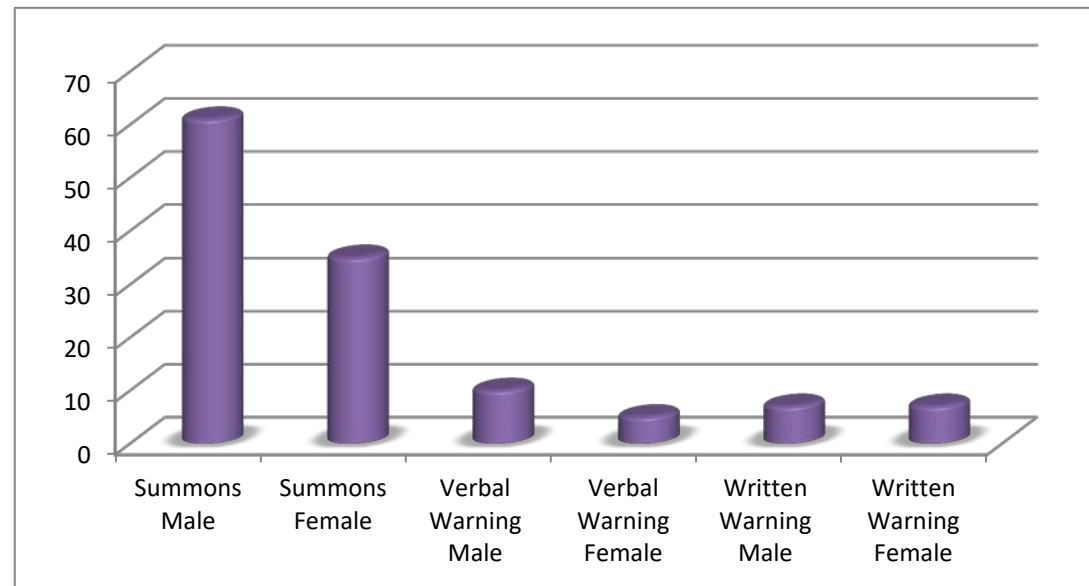

- African American**
- Caucasion**
- Hispanic**
- Other/Undetermined**

47
18
26
3
0

Totals

- Summons Male**
- Summons Female**
- Verbal Warning Male**
- Verbal Warning Female**
- Written Warning Male**
- Written Warning Female**

125
61
35
10
5
7
7

Disposition by Race 125

Summons's- African American	36
Summon's - Caucasian	48
Summons's - Hispanic	11
Summons - Other	1
Verbal Warnings - African American	6
Verbal Warnings - Caucasian	9
Written Warning - African American	8
Written Warning - Caucasian	6
Written Warning - Hispanic	0