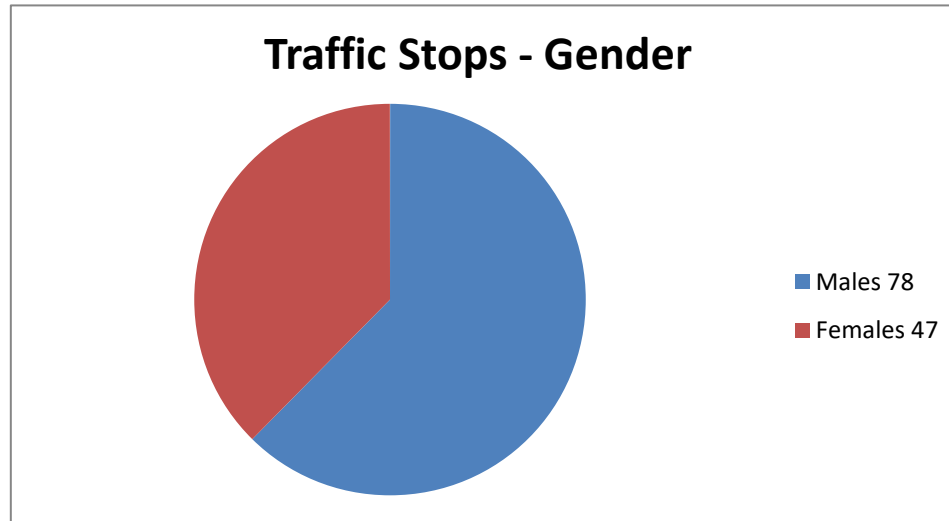

CHESWOLD POLICE DEPARTMENT

April 2021 - Traffic Stats (125 Traffic Stops)

Males
Females

78
47
125

Male Traffic

African American
Caucasion
Hispanic
Other/Undetermined

78
32
37
8
1

Females Traffic

- African American**
- Caucasion**
- Hispanic**
- Other/Undetermined**

47
18
26
3
0

Totals

- Summons Male**
- Summons Female**
- Verbal Warning Male**
- Verbal Warning Female**
- Written Warning Male**
- Written Warning Female**

125
61
35
10
5
7
7

Disposition by Race 125

Summons's- African American	36
Summon's - Caucasian	48
Summons's - Hispanic	11
Summons - Other	1
Verbal Warnings - African American	6
Verbal Warnings - Caucasian	9
Written Warning - African American	8
Written Warning - Caucasian	6
Written Warning - Hispanic	0