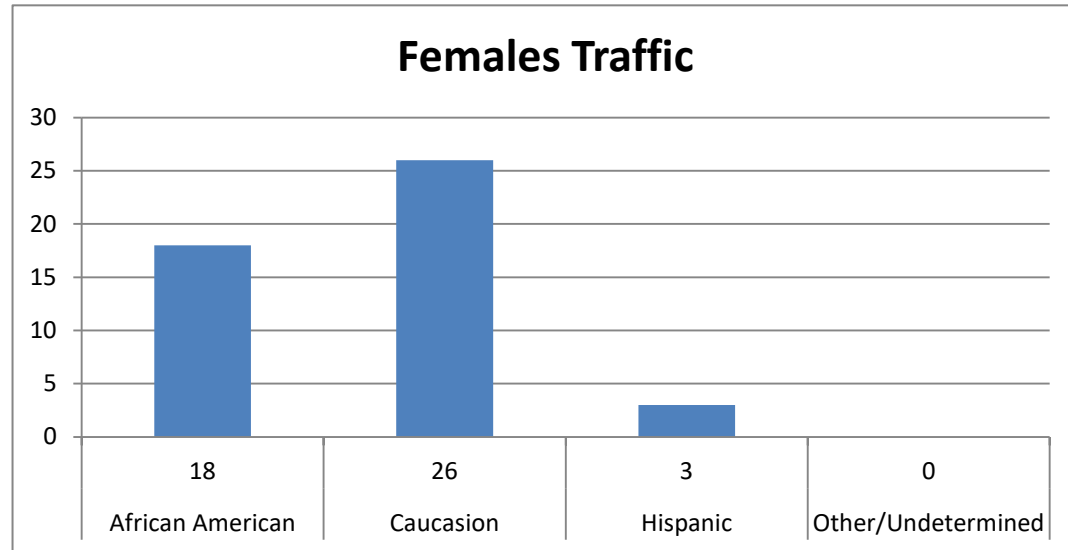

CHESWOLD POLICE DEPARTMENT

April 2021 - Traffic Stats (125 Traffic Stops)

Males
Females

78
47
125

Male Traffic

African American
Caucasion
Hispanic
Other/Undetermined

78
32
37
8
1

Females Traffic

- African American**
- Caucasion**
- Hispanic**
- Other/Undetermined**

47
18
26
3
0

Totals

- Summons Male**
- Summons Female**
- Verbal Warning Male**
- Verbal Warning Female**
- Written Warning Male**
- Written Warning Female**

125
61
35
10
5
7
7

Disposition by Race 125

Summons's- African American	36
Summon's - Caucasian	48
Summons's - Hispanic	11
Summons - Other	1
Verbal Warnings - African American	6
Verbal Warnings - Caucasian	9
Written Warning - African American	8
Written Warning - Caucasian	6
Written Warning - Hispanic	0