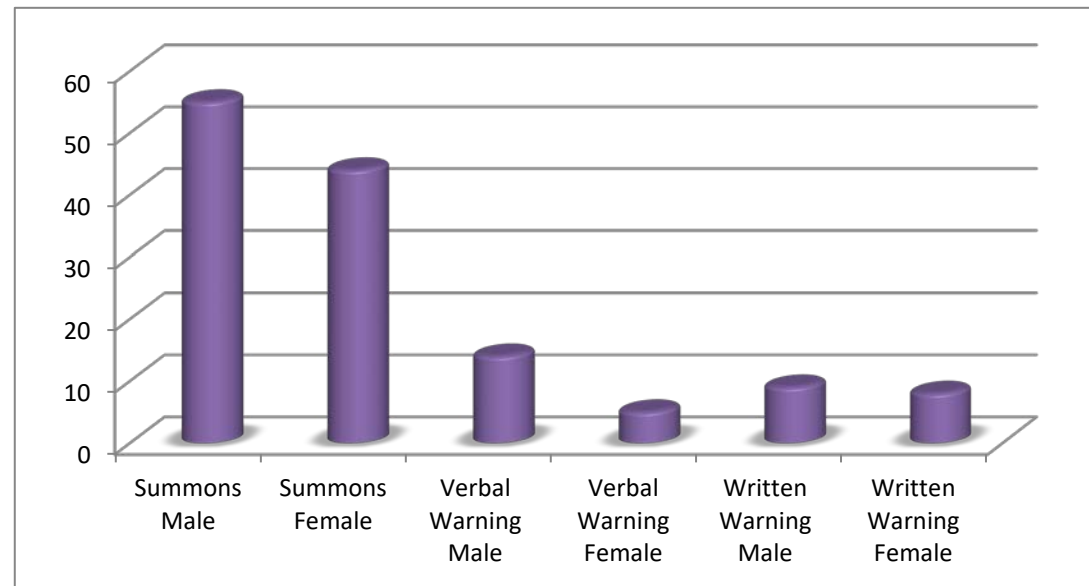

- African American**
- Caucasion**
- Hispanic**
- Other/Undetermined**

58
34
21
3
0

Totals

- Summons Male**
- Summons Female**
- Verbal Warning Male**
- Verbal Warning Female**
- Written Warning Male**
- Written Warning Female**

135
55
44
14
5
9
8

Disposition by Race

135

Summons's- African American	51
Summon's - Caucasian	44
Summons's - Hispanic	4
Verbal Warnings - African American	12
Verbal Warnings - Caucasian	7
Written Warning - African American	6
Written Warning - Caucasian	9
Written Warning - Hispanic	2