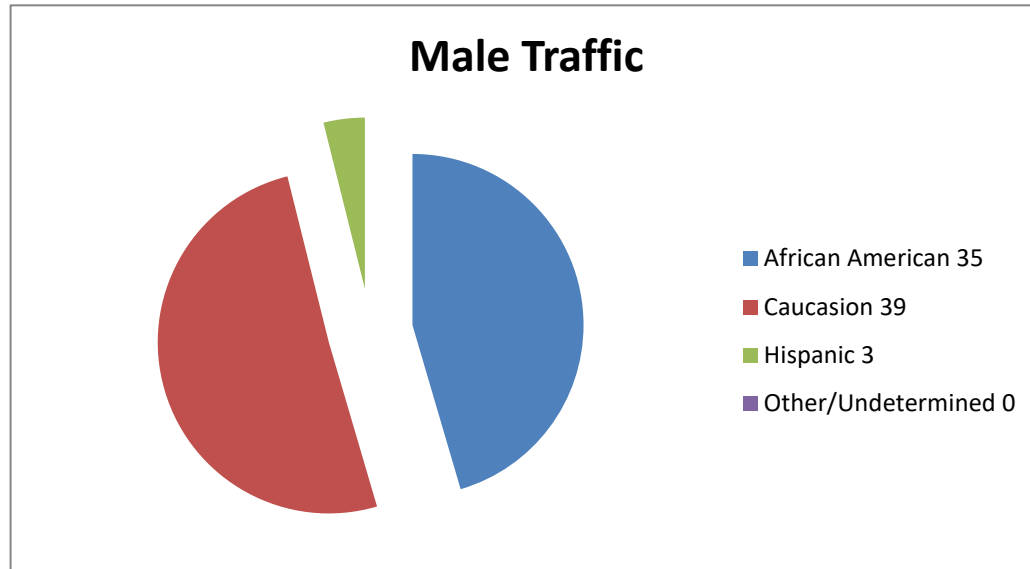

CHESWOLD POLICE DEPARTMENT

March 2021 - Traffic Stats (135 Traffic Stops)

Males
Females

77
58
135

Male Traffic

African American
Caucasion
Hispanic
Other/Undetermined

77
35
39
3
0

Females Traffic

- African American**
- Caucasion**
- Hispanic**
- Other/Undetermined**

58
34
21
3
0

Totals

- Summons Male**
- Summons Female**
- Verbal Warning Male**
- Verbal Warning Female**
- Written Warning Male**
- Written Warning Female**

135
55
44
14
5
9
8

Disposition by Race

135

Summons's- African American	51
Summon's - Caucasian	44
Summons's - Hispanic	4
Verbal Warnings - African American	12
Verbal Warnings - Caucasian	7
Written Warning - African American	6
Written Warning - Caucasian	9
Written Warning - Hispanic	2