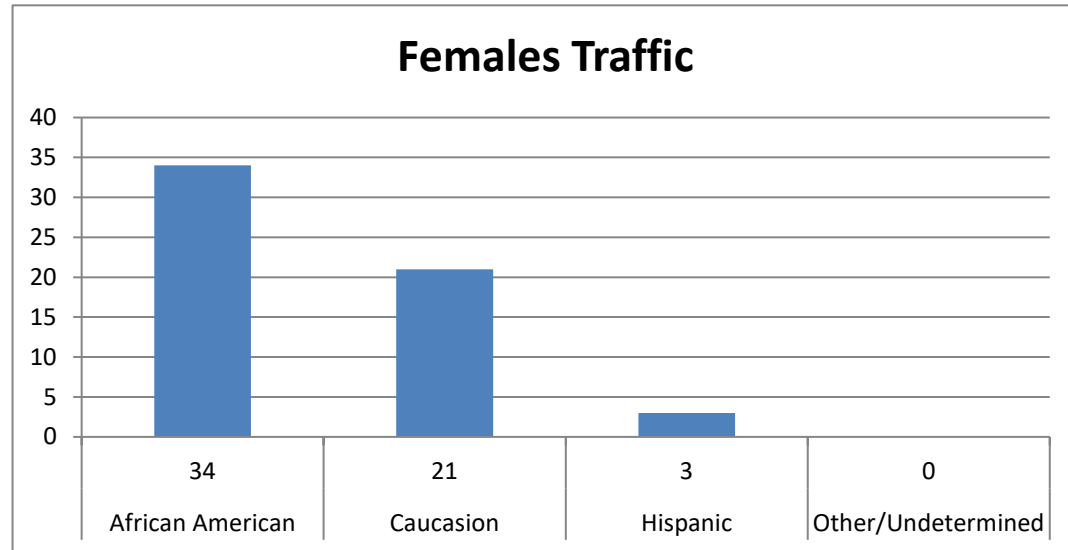

CHESWOLD POLICE DEPARTMENT

March 2021 - Traffic Stats (135 Traffic Stops)

Males
Females

77
58
135

Male Traffic

African American
Caucasion
Hispanic
Other/Undetermined

77
35
39
3
0

Females Traffic

- African American**
- Caucasion**
- Hispanic**
- Other/Undetermined**

58
34
21
3
0

Totals

- Summons Male**
- Summons Female**
- Verbal Warning Male**
- Verbal Warning Female**
- Written Warning Male**
- Written Warning Female**

135
55
44
14
5
9
8

Disposition by Race

135

Summons's- African American	51
Summon's - Caucasian	44
Summons's - Hispanic	4
Verbal Warnings - African American	12
Verbal Warnings - Caucasian	7
Written Warning - African American	6
Written Warning - Caucasian	9
Written Warning - Hispanic	2