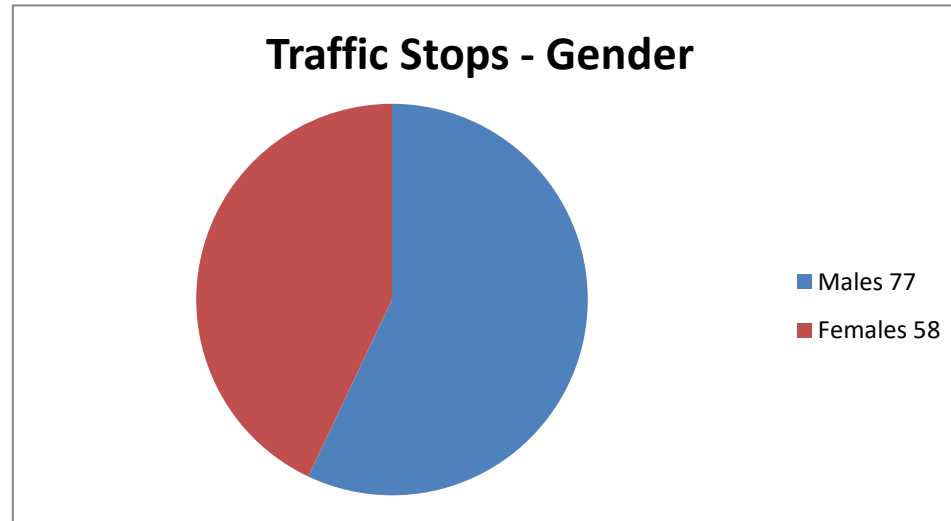

CHESWOLD POLICE DEPARTMENT

March 2021 - Traffic Stats (135 Traffic Stops)

Males
Females

77
58
135

Male Traffic

African American
Caucasion
Hispanic
Other/Undetermined

77
35
39
3
0

Females Traffic

- African American**
- Caucasion**
- Hispanic**
- Other/Undetermined**

58
34
21
3
0

Totals

- Summons Male**
- Summons Female**
- Verbal Warning Male**
- Verbal Warning Female**
- Written Warning Male**
- Written Warning Female**

135
55
44
14
5
9
8

Disposition by Race

135

Summons's- African American	51
Summon's - Caucasian	44
Summons's - Hispanic	4
Verbal Warnings - African American	12
Verbal Warnings - Caucasian	7
Written Warning - African American	6
Written Warning - Caucasian	9
Written Warning - Hispanic	2