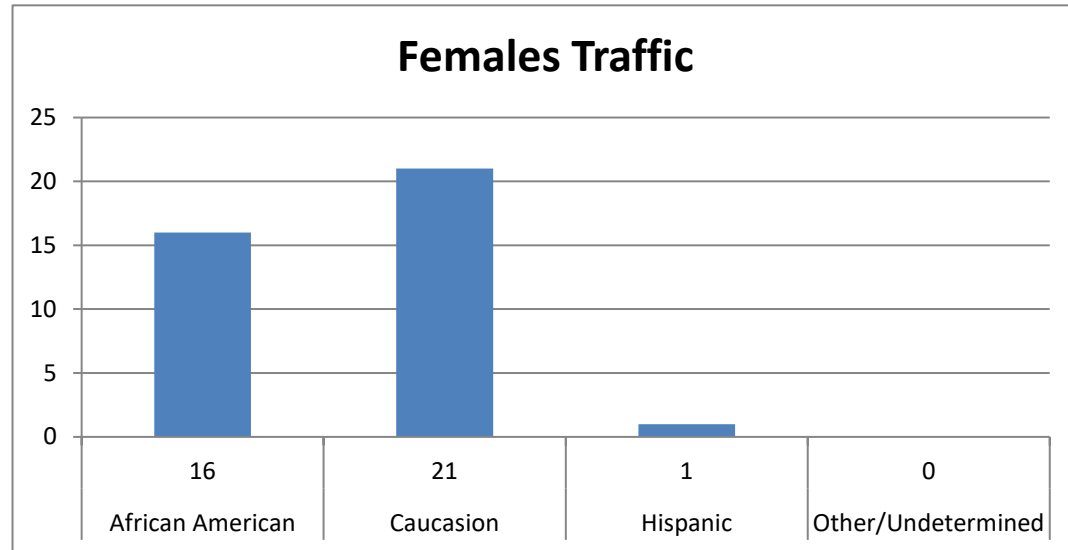

CHESWOLD POLICE DEPARTMENT

May 2021 - Traffic Stats (109 Traffic Stops)

Males
Females

71
38
109

Male Traffic
African American
Caucasion
Hispanic
Other/Undetermined

71
28
36
5
2

Females Traffic

African American
Caucasion
Hispanic
Other/Undetermined

38
16
21
1
0

Totals

Summons Male
Summons Female
Verbal Warning Male
Verbal Warning Female
Written Warning Male
Written Warning Female

109
64
33
4
5
3
0

Disposition by Race

109

Summons's- African American	38
Summon's - Caucasian	51
Summons's - Hispanic	6
Summons - Other	2
Verbal Warnings - African American	4
Verbal Warnings - Caucasian	5
Written Warning - African American	2
Written Warning - Caucasian	1
Written Warning - Hispanic	