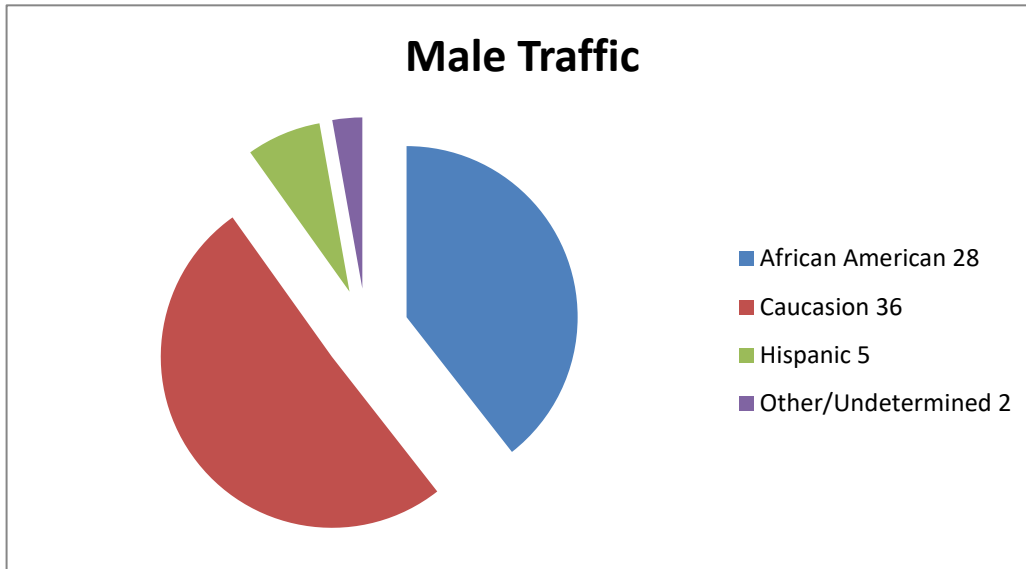

CHESWOLD POLICE DEPARTMENT

May 2021 - Traffic Stats (109 Traffic Stops)

Males
Females

71
38
109

Male Traffic
African American
Caucasion
Hispanic
Other/Undetermined

71
28
36
5
2

Females Traffic

African American
Caucasion
Hispanic
Other/Undetermined

38
16
21
1
0

Totals

Summons Male
Summons Female
Verbal Warning Male
Verbal Warning Female
Written Warning Male
Written Warning Female

109
64
33
4
5
3
0

Disposition by Race

109

Summons's- African American	38
Summon's - Caucasian	51
Summons's - Hispanic	6
Summons - Other	2
Verbal Warnings - African American	4
Verbal Warnings - Caucasian	5
Written Warning - African American	2
Written Warning - Caucasian	1
Written Warning - Hispanic	