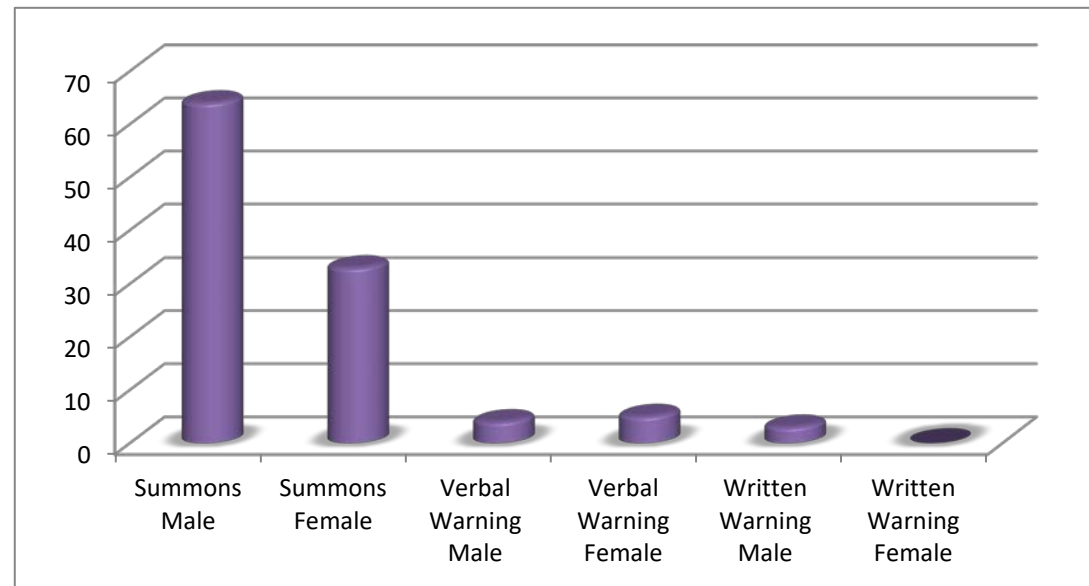

CHESWOLD POLICE DEPARTMENT

May 2021 - Traffic Stats (109 Traffic Stops)

Males
Females

71
38
109

Male Traffic
African American
Caucasion
Hispanic
Other/Undetermined

71
28
36
5
2

Females Traffic

African American
Caucasion
Hispanic
Other/Undetermined

38
16
21
1
0

Totals

Summons Male
Summons Female
Verbal Warning Male
Verbal Warning Female
Written Warning Male
Written Warning Female

109
64
33
4
5
3
0

Disposition by Race

109

Summons's- African American	38
Summon's - Caucasian	51
Summons's - Hispanic	6
Summons - Other	2
Verbal Warnings - African American	4
Verbal Warnings - Caucasian	5
Written Warning - African American	2
Written Warning - Caucasian	1
Written Warning - Hispanic	