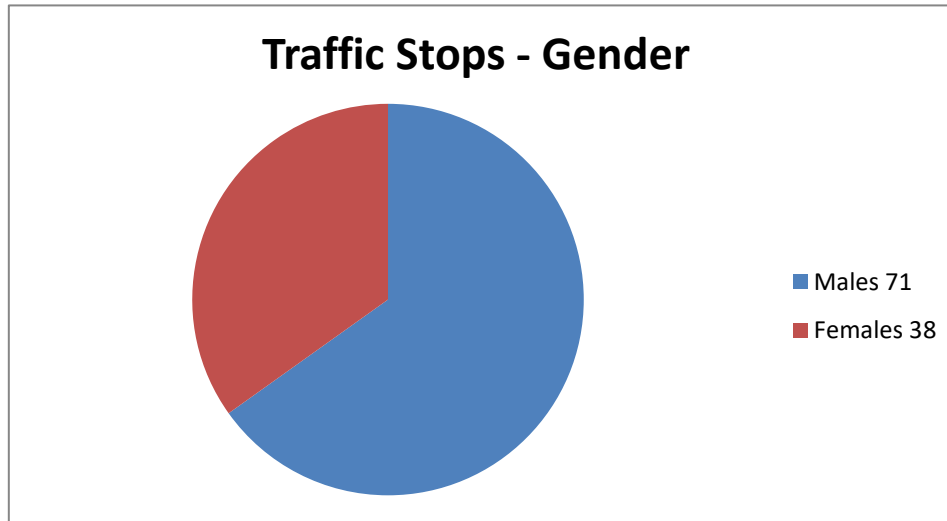

CHESWOLD POLICE DEPARTMENT

May 2021 - Traffic Stats (109 Traffic Stops)

Males
Females

71
38
109

Male Traffic
African American
Caucasion
Hispanic
Other/Undetermined

71
28
36
5
2

Females Traffic

African American
Caucasion
Hispanic
Other/Undetermined

38
16
21
1
0

Totals

Summons Male
Summons Female
Verbal Warning Male
Verbal Warning Female
Written Warning Male
Written Warning Female

109
64
33
4
5
3
0

Disposition by Race

109

Summons's- African American	38
Summon's - Caucasian	51
Summons's - Hispanic	6
Summons - Other	2
Verbal Warnings - African American	4
Verbal Warnings - Caucasian	5
Written Warning - African American	2
Written Warning - Caucasian	1
Written Warning - Hispanic	