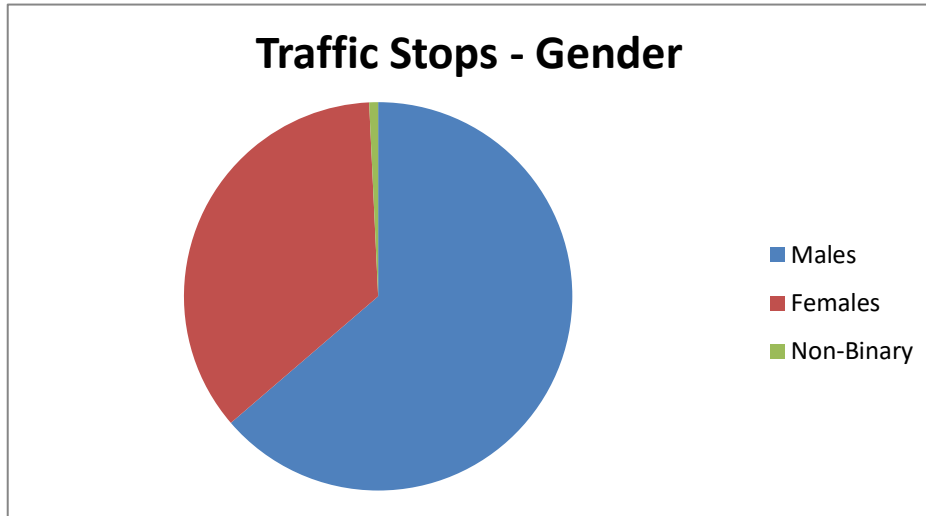

CHESWOLD POLICE DEPARTMENT

July 2021 - Traffic Stats (135 Traffic Stops)

Males
Females
Non-Binary

86
48
1
135

Male Traffic
African American
Caucasion
Hispanic
Other/Undetermined

86
38
43
5
0

Females Traffic

- African American**
- Caucasion**
- Hispanic**
- Other/Undetermined**

**Non-Binary
Caucasion**

Totals

- Summons Male**
- Summons Female**
- Verbal Warning Male**
- Verbal Warning Female**
- Written Warning Male**
- Written Warning Female**

- 48**
- 24**
- 20**
- 3**
- 1**

1

135

- 65**
- 42**
- 13**
- 4**
- 9**
- 2**

Disposition by Race

135

Summons's- African American	50
Summon's - Caucasian	49
Summons's - Hispanic	7
Summons - Other	1
Verbal Warnings - African American	7
Verbal Warnings - Caucasian	9
Written Warning - African American	5
Written Warning - Caucasian	6
Written Warning - Hispanic	1