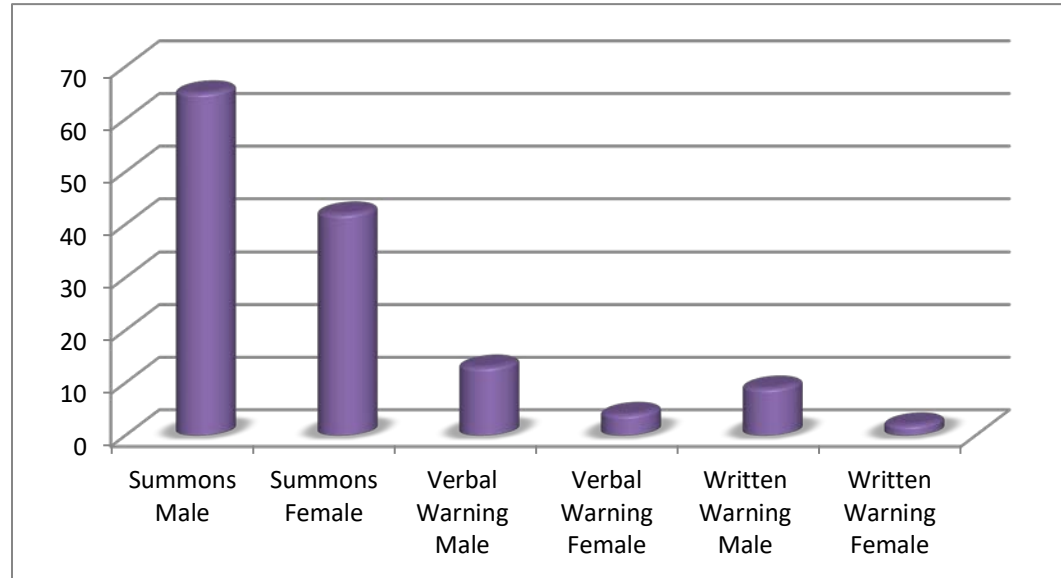

- African American**
- Caucasion**
- Hispanic**
- Other/Undetermined**

**Non-Binary
Caucasion**

Totals

- Summons Male**
- Summons Female**
- Verbal Warning Male**
- Verbal Warning Female**
- Written Warning Male**
- Written Warning Female**

- 48**
- 24**
- 20**
- 3**
- 1**

1

135

- 65**
- 42**
- 13**
- 4**
- 9**
- 2**

Disposition by Race

135

Summons's- African American	50
Summon's - Caucasian	49
Summons's - Hispanic	7
Summons - Other	1
Verbal Warnings - African American	7
Verbal Warnings - Caucasian	9
Written Warning - African American	5
Written Warning - Caucasian	6
Written Warning - Hispanic	1