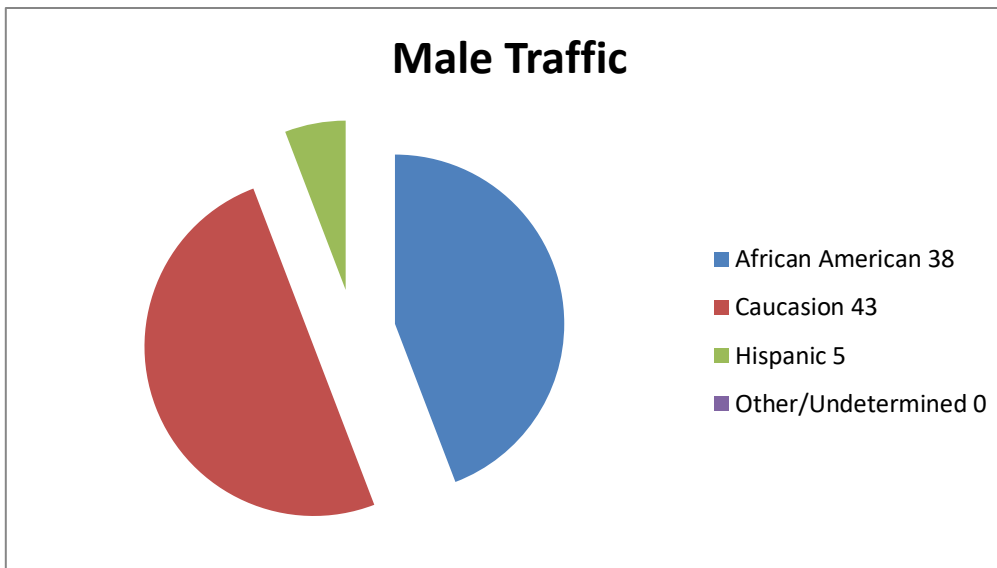

CHESWOLD POLICE DEPARTMENT

July 2021 - Traffic Stats (135 Traffic Stops)

Males
Females
Non-Binary

86
48
1
135

Male Traffic
African American
Caucasion
Hispanic
Other/Undetermined

86
38
43
5
0

Females Traffic

- African American**
- Caucasion**
- Hispanic**
- Other/Undetermined**

**Non-Binary
Caucasion**

Totals

- Summons Male**
- Summons Female**
- Verbal Warning Male**
- Verbal Warning Female**
- Written Warning Male**
- Written Warning Female**

- 48**
- 24**
- 20**
- 3**
- 1**

1

135

- 65**
- 42**
- 13**
- 4**
- 9**
- 2**

Disposition by Race

135

Summons's- African American	50
Summon's - Caucasian	49
Summons's - Hispanic	7
Summons - Other	1
Verbal Warnings - African American	7
Verbal Warnings - Caucasian	9
Written Warning - African American	5
Written Warning - Caucasian	6
Written Warning - Hispanic	1