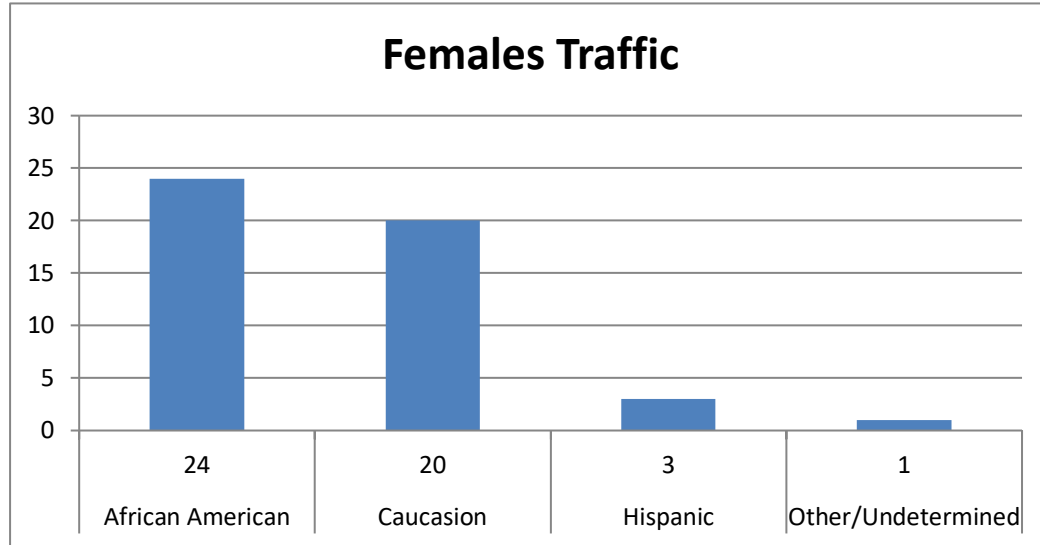

CHESWOLD POLICE DEPARTMENT

July 2021 - Traffic Stats (135 Traffic Stops)

Males
Females
Non-Binary

86
48
1
135

Male Traffic
African American
Caucasion
Hispanic
Other/Undetermined

86
38
43
5
0

Females Traffic

- African American**
- Caucasion**
- Hispanic**
- Other/Undetermined**

**Non-Binary
Caucasion**

Totals

- Summons Male**
- Summons Female**
- Verbal Warning Male**
- Verbal Warning Female**
- Written Warning Male**
- Written Warning Female**

- 48**
- 24**
- 20**
- 3**
- 1**

1

135

- 65**
- 42**
- 13**
- 4**
- 9**
- 2**

Disposition by Race

135

Summons's- African American	50
Summon's - Caucasian	49
Summons's - Hispanic	7
Summons - Other	1
Verbal Warnings - African American	7
Verbal Warnings - Caucasian	9
Written Warning - African American	5
Written Warning - Caucasian	6
Written Warning - Hispanic	1