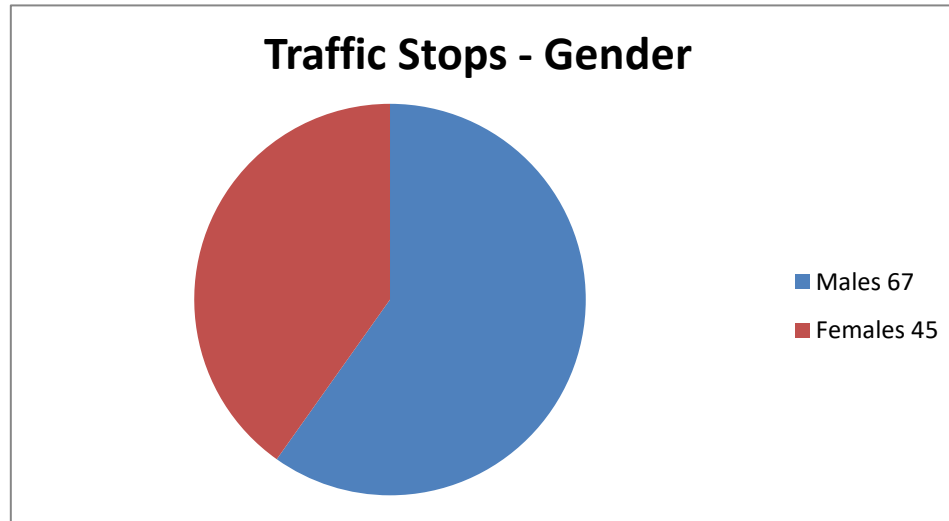

CHESWOLD POLICE DEPARTMENT

June 2021 - Traffic Stats (112 Traffic Stops)

Males
Females

67
45
112

Male Traffic

African American
Caucasion
Hispanic
Other/Undetermined

67
22
32
6
7

Females Traffic

112
65
42
2
2
0
1

Disposition by Race

112

Summons's- African American	44
Summon's - Caucasian	47
Summons's - Hispanic	7
Summons - Other	9
Verbal Warnings - African American	3
Verbal Warnings - Caucasian	1
Written Warning - African American	0
Written Warning - Caucasian	0
Written Warning - Other	1