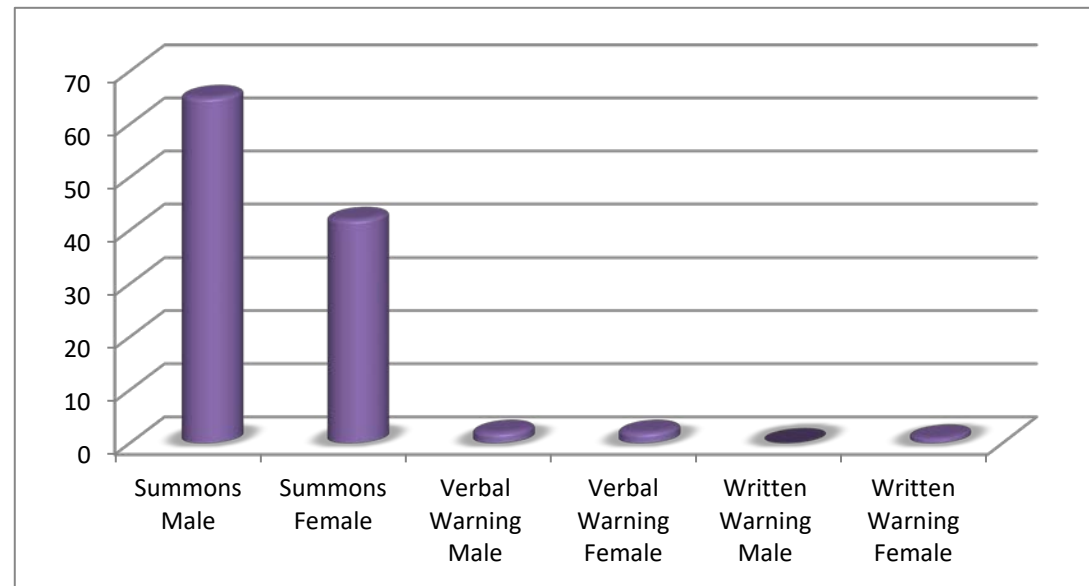

- African American**
- Caucasion**
- Hispanic**
- Other/Undetermined**

45
25
16
1
3

Totals

- Summons Male**
- Summons Female**
- Verbal Warning Male**
- Verbal Warning Female**
- Written Warning Male**
- Written Warning Female**

112
65
42
2
2
0
1

Disposition by Race

112

Summons's- African American	44
Summon's - Caucasian	47
Summons's - Hispanic	7
Summons - Other	9
Verbal Warnings - African American	3
Verbal Warnings - Caucasian	1
Written Warning - African American	0
Written Warning - Caucasian	0
Written Warning - Other	1