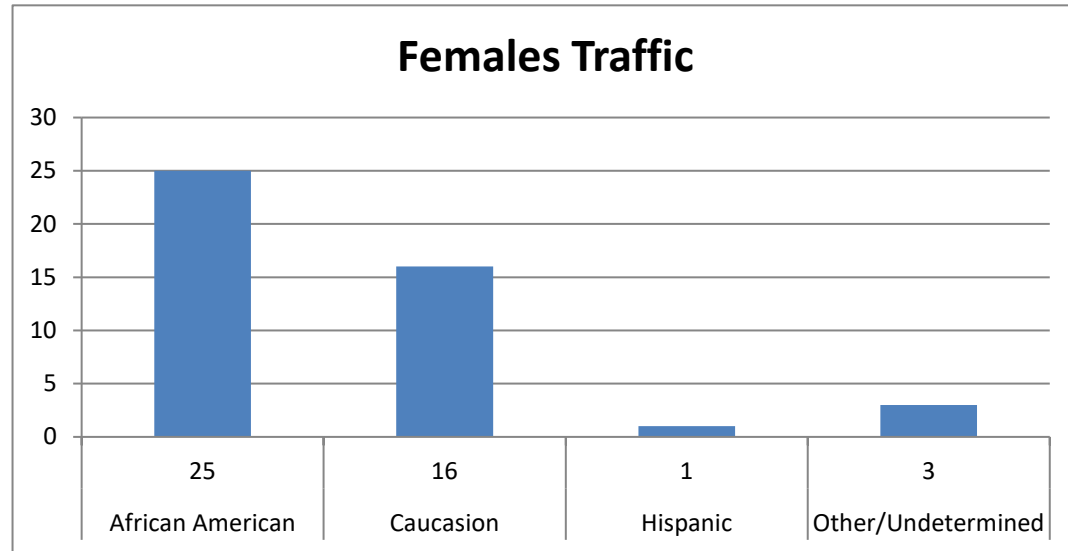

CHESWOLD POLICE DEPARTMENT

June 2021 - Traffic Stats (112 Traffic Stops)

Males
Females

67
45
112

Male Traffic

African American
Caucasion
Hispanic
Other/Undetermined

67
22
32
6
7

Females Traffic

- African American**
- Caucasion**
- Hispanic**
- Other/Undetermined**

45
25
16
1
3

Totals

- Summons Male**
- Summons Female**
- Verbal Warning Male**
- Verbal Warning Female**
- Written Warning Male**
- Written Warning Female**

112
65
42
2
2
0
1

Disposition by Race

112

Summons's- African American	44
Summon's - Caucasian	47
Summons's - Hispanic	7
Summons - Other	9
Verbal Warnings - African American	3
Verbal Warnings - Caucasian	1
Written Warning - African American	0
Written Warning - Caucasian	0
Written Warning - Other	1