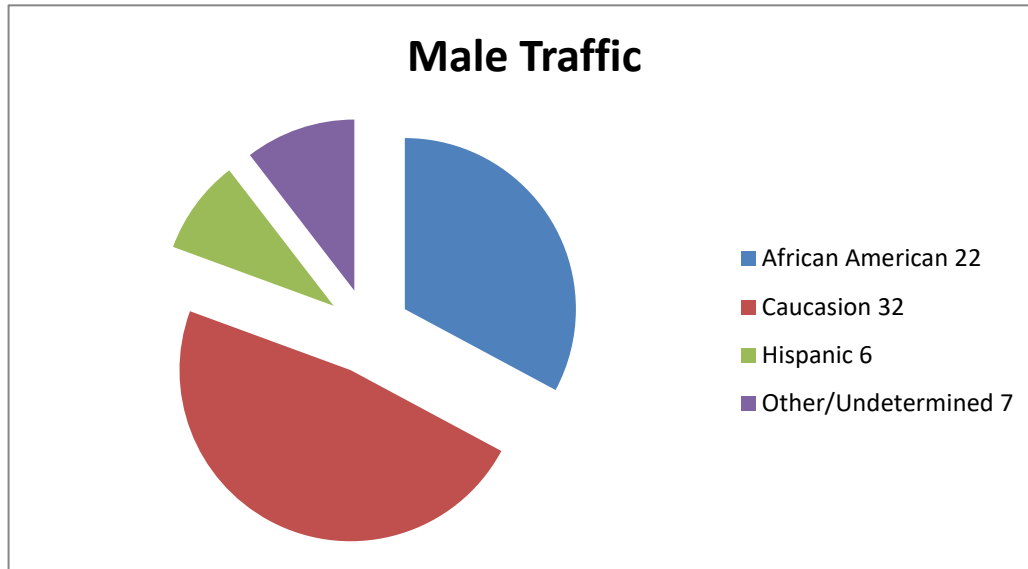

CHESWOLD POLICE DEPARTMENT

June 2021 - Traffic Stats (112 Traffic Stops)

Males
Females

67
45
112

Male Traffic

African American
Caucasion
Hispanic
Other/Undetermined

67
22
32
6
7

Females Traffic

- African American**
- Caucasion**
- Hispanic**
- Other/Undetermined**

45
25
16
1
3

Totals

- Summons Male**
- Summons Female**
- Verbal Warning Male**
- Verbal Warning Female**
- Written Warning Male**
- Written Warning Female**

112
65
42
2
2
0
1

Disposition by Race

112

Summons's- African American	44
Summon's - Caucasian	47
Summons's - Hispanic	7
Summons - Other	9
Verbal Warnings - African American	3
Verbal Warnings - Caucasian	1
Written Warning - African American	0
Written Warning - Caucasian	0
Written Warning - Other	1