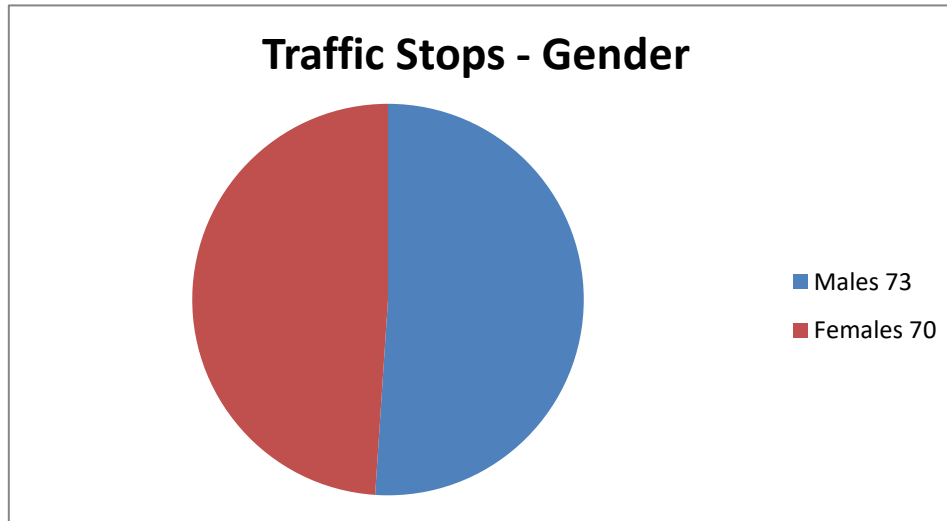

CHESWOLD POLICE DEPARTMENT

November 2021 - Traffic Stats (143 Traffic Stops)

Males
Females

73
70
143

Male Traffic
African American
Caucasion
Latino
Other/Undetermined

73
34
30
7
2

Females Traffic

- African American**
- Caucasion**
- Hispanic**
- Other/Undetermined**

70
36
33
1
0

Totals

- Summons Male**
- Summons Female**
- Verbal Warning Male**
- Verbal Warning Female**
- Written Warning Male**
- Written Warning Female**

143
66
65
6
4
1
1

Disposition by Race 143

Summons's- African American	63
Summon's - Caucasian	60
Summons's - Latino	7
Summons - Other	1
Verbal Warnings - African American	5
Verbal Warnings - Caucasian	3
Verbal Warnings - Latio	1
Verbal Warnings - Other	1
Written Warning - African American	2
Written Warning - Caucasian	0
Written Warning - Latino	0