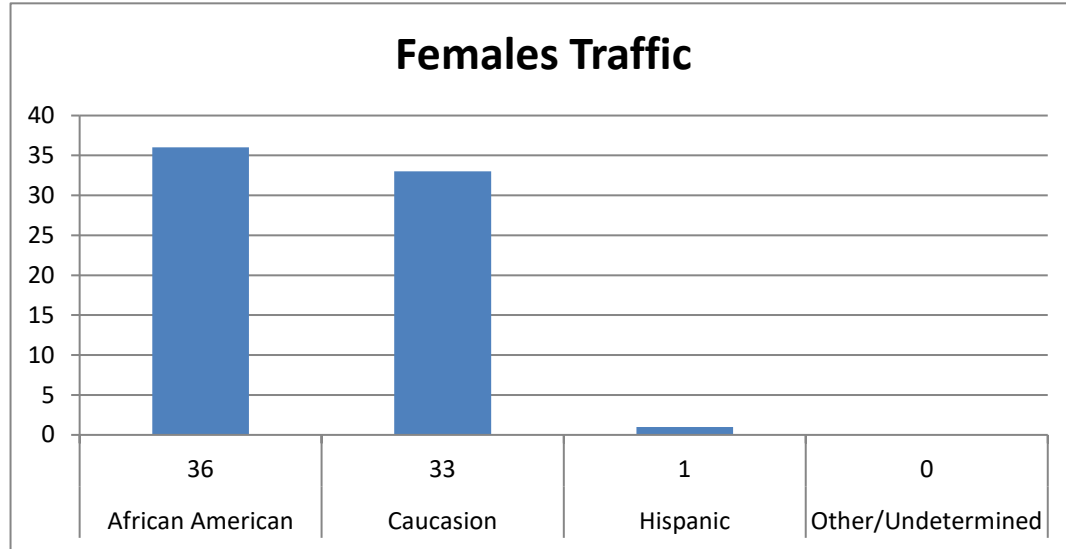

CHESWOLD POLICE DEPARTMENT

November 2021 - Traffic Stats (143 Traffic Stops)

Males
Females

73
70
143

Male Traffic
African American
Caucasion
Latino
Other/Undetermined

73
34
30
7
2

Females Traffic

- African American**
- Caucasion**
- Hispanic**
- Other/Undetermined**

70
36
33
1
0

Totals

- Summons Male**
- Summons Female**
- Verbal Warning Male**
- Verbal Warning Female**
- Written Warning Male**
- Written Warning Female**

143
66
65
6
4
1
1

Disposition by Race 143

Summons's- African American	63
Summon's - Caucasian	60
Summons's - Latino	7
Summons - Other	1
Verbal Warnings - African American	5
Verbal Warnings - Caucasian	3
Verbal Warnings - Latio	1
Verbal Warnings - Other	1
Written Warning - African American	2
Written Warning - Caucasian	0
Written Warning - Latino	0