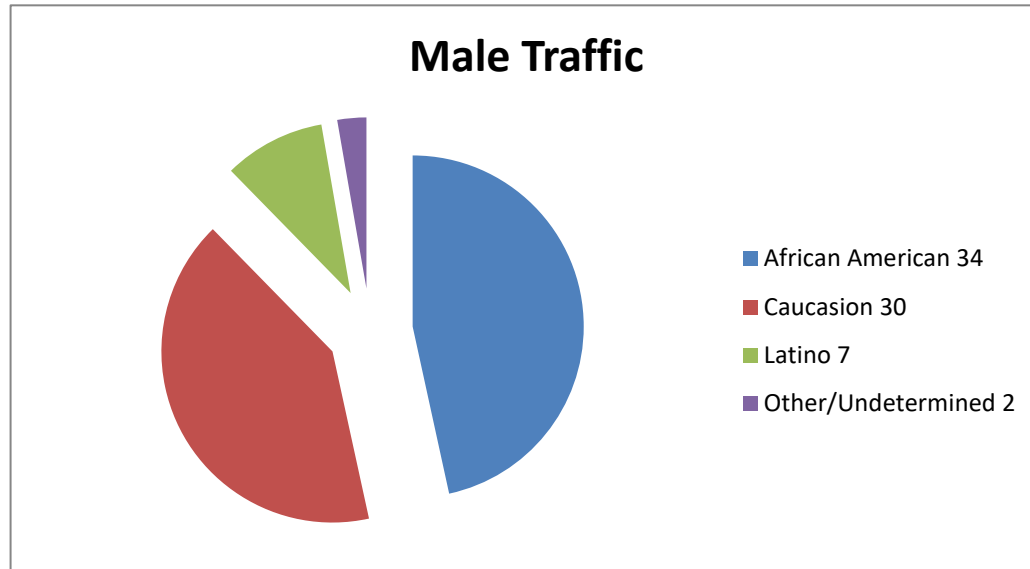

CHESWOLD POLICE DEPARTMENT

November 2021 - Traffic Stats (143 Traffic Stops)

Males
Females

73
70
143

Male Traffic
African American
Caucasion
Latino
Other/Undetermined

73
34
30
7
2

Females Traffic

- African American**
- Caucasion**
- Hispanic**
- Other/Undetermined**

70
36
33
1
0

Totals

- Summons Male**
- Summons Female**
- Verbal Warning Male**
- Verbal Warning Female**
- Written Warning Male**
- Written Warning Female**

143
66
65
6
4
1
1

Disposition by Race 143

Summons's- African American	63
Summon's - Caucasian	60
Summons's - Latino	7
Summons - Other	1
Verbal Warnings - African American	5
Verbal Warnings - Caucasian	3
Verbal Warnings - Latio	1
Verbal Warnings - Other	1
Written Warning - African American	2
Written Warning - Caucasian	0
Written Warning - Latino	0