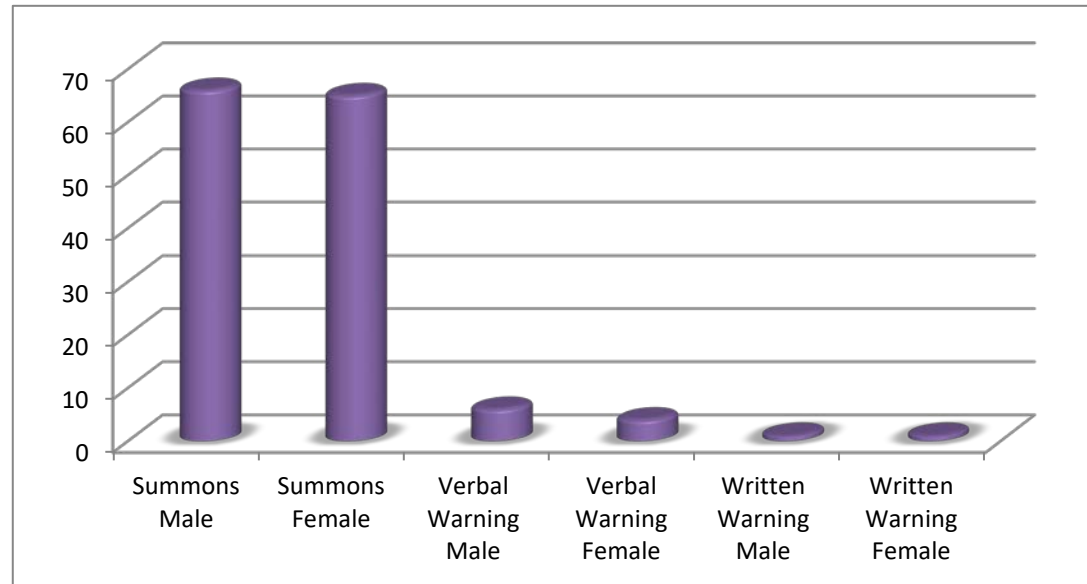

CHESWOLD POLICE DEPARTMENT

November 2021 - Traffic Stats (143 Traffic Stops)

Males
Females

73
70
143

Male Traffic
African American
Caucasion
Latino
Other/Undetermined

73
34
30
7
2

Females Traffic

- African American**
- Caucasion**
- Hispanic**
- Other/Undetermined**

70
36
33
1
0

Totals

- Summons Male**
- Summons Female**
- Verbal Warning Male**
- Verbal Warning Female**
- Written Warning Male**
- Written Warning Female**

143
66
65
6
4
1
1

Disposition by Race 143

Summons's- African American	63
Summon's - Caucasian	60
Summons's - Latino	7
Summons - Other	1
Verbal Warnings - African American	5
Verbal Warnings - Caucasian	3
Verbal Warnings - Latio	1
Verbal Warnings - Other	1
Written Warning - African American	2
Written Warning - Caucasian	0
Written Warning - Latino	0