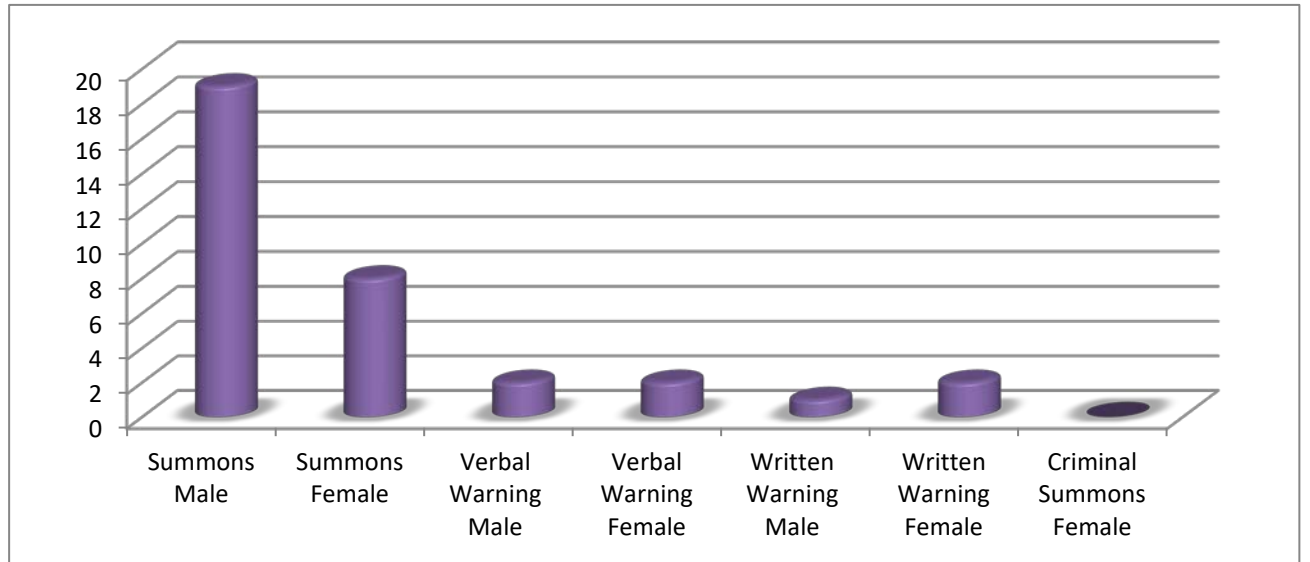

**Caucasion**

**Latino**

**Other/Undetermined**

**12**

**Totals**

**Summons Male**

**Summons Female**

**Verbal Warning Male**

**Verbal Warning Female**

**Written Warning Male**

**Written Warning Female**

**Criminal Summons Female**

**34**

|   |           |
|---|-----------|
| <b><u>Disposition by Race</u></b>         | <b>34</b> |
| <b>Summons's- African American</b>        | <b>11</b> |
| <b>Summon's - Caucasian</b>               | <b>14</b> |
| <b>Summons's - Latino</b>                 | <b>2</b>  |
| <b>Summons's Other</b>                    | <b>0</b>  |
| <b>Verbal Warnings - African American</b> | <b>2</b>  |
| <b>Verbal Warnings - Caucasian</b>        | <b>2</b>  |
| <b>Written Warning - African American</b> | <b>1</b>  |
| <b>Written Warning - Caucasian</b>        | <b>2</b>  |
| <b>Criminal Summons - Caucasian</b>       | <b>0</b>  |