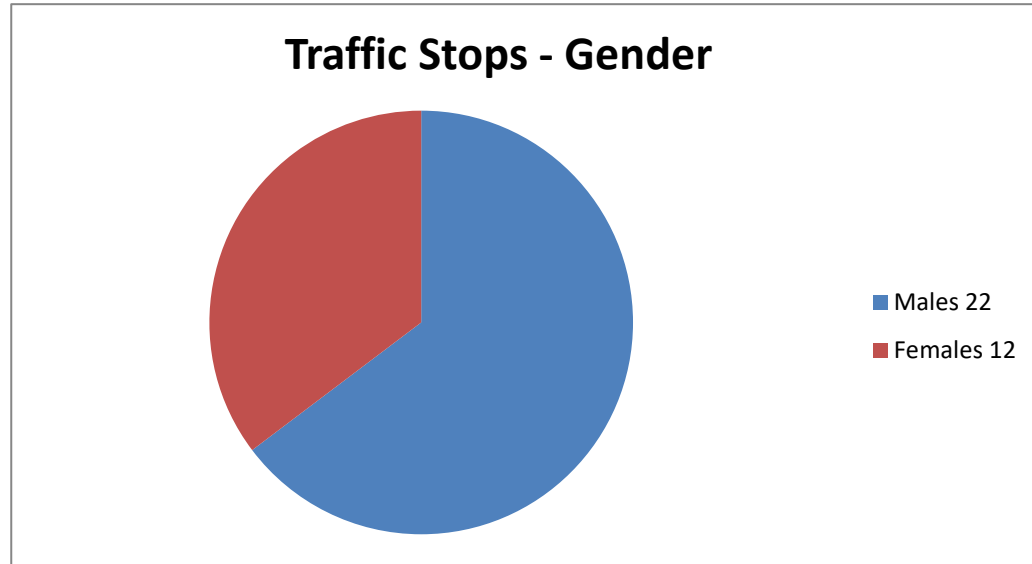

## January 2022 - Traffic Stats (34 Traffic Stops)

Males  
Females

22  
12  
34

Male Traffic  
African American  
Caucasion  
Latino  
Other/Undetermined

22  
9  
11  
2  
0

**Females Traffic**

**African American**