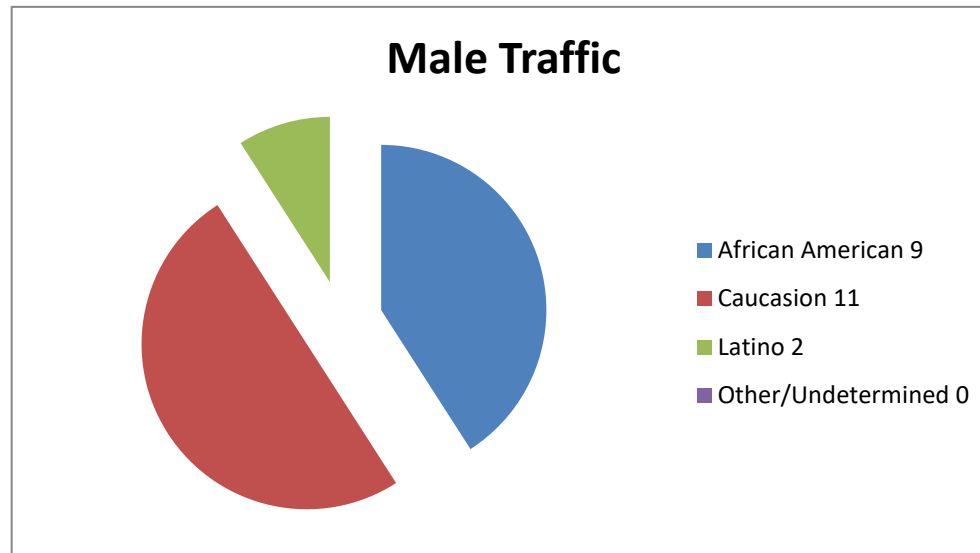

## January 2022 - Traffic Stats (34 Traffic Stops)

Males  
Females

22  
12  
34

Male Traffic  
African American  
Caucasion  
Latino  
Other/Undetermined

22  
9  
11  
2  
0

**Females Traffic**

**African American**