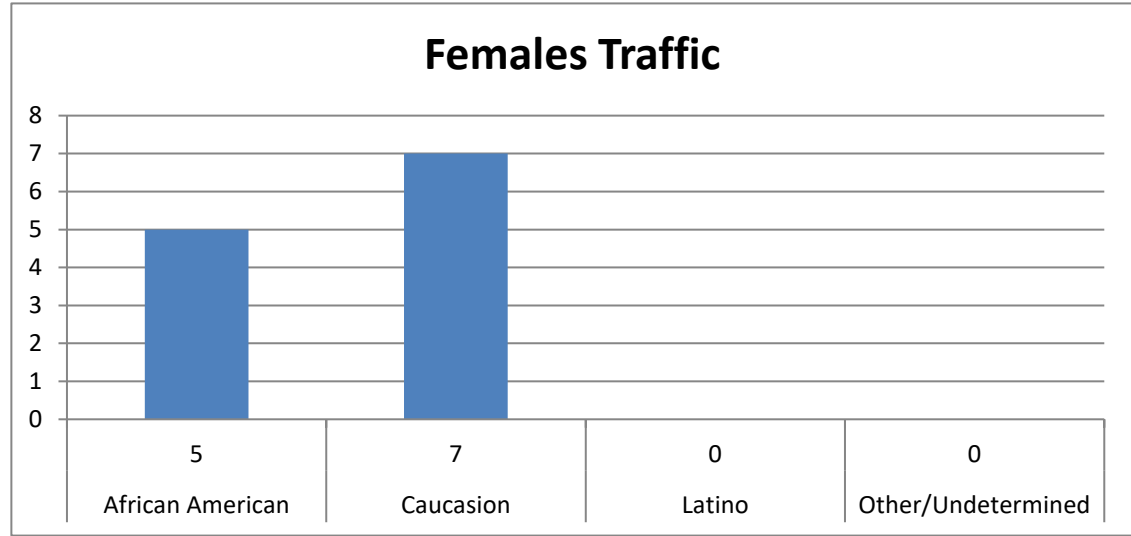

## January 2022 - Traffic Stats (34 Traffic Stops)

Males  
Females

22  
12  
34

Male Traffic  
African American  
Caucasion  
Latino  
Other/Undetermined

22  
9  
11  
2  
0

**Females Traffic**

**African American**

**Caucasion**

**Latino**

**Other/Undetermined**

**12**

**Totals**

**Summons Male**

**Summons Female**

**Verbal Warning Male**

**Verbal Warning Female**

**Written Warning Male**

**Written Warning Female**

**Criminal Summons Female**

**34**

|   |           |
|---|-----------|
| <b><u>Disposition by Race</u></b>         | <b>34</b> |
| <b>Summons's- African American</b>        | <b>11</b> |
| <b>Summon's - Caucasian</b>               | <b>14</b> |
| <b>Summons's - Latino</b>                 | <b>2</b>  |
| <b>Summons's Other</b>                    | <b>0</b>  |
| <b>Verbal Warnings - African American</b> | <b>2</b>  |
| <b>Verbal Warnings - Caucasian</b>        | <b>2</b>  |
| <b>Written Warning - African American</b> | <b>1</b>  |
| <b>Written Warning - Caucasian</b>        | <b>2</b>  |
| <b>Criminal Summons - Caucasian</b>       | <b>0</b>  |