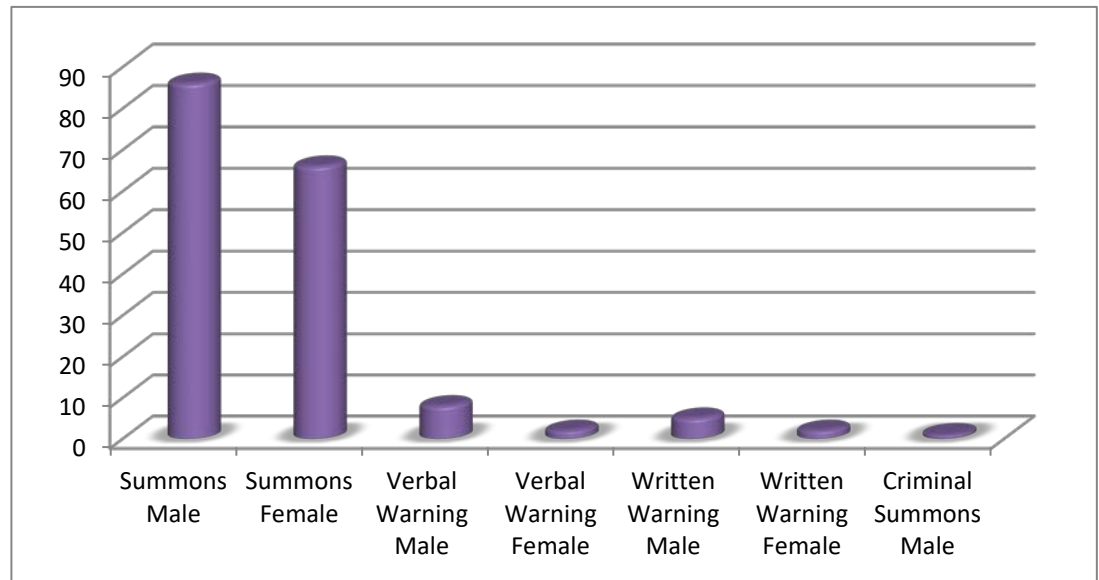

CHESWOLD POLICE DEPARTMENT

June 2022 - Traffic Stats (170 Traffic Stops)

Males
Females

100
70
170

Male Traffic
African American
Caucasion
Latino
Other/Undetermined

100
50
37
7
6

Females Traffic

- African American**
- Caucasion**
- Latino**
- Other/Undetermined**

70
39
24
5
2

Totals

- Summons Male**
- Summons Female**
- Verbal Warning Male**
- Verbal Warning Female**
- Written Warning Male**
- Written Warning Female**
- Criminal Summons Male**

170
86
66
8
2
5
2
1

Disposition by Race

170

| | |
|--|-----------|
| Summons's- African American | 79 |
| Summon's - Caucasian | 53 |
| Summons's - Latino | 12 |
| Summons - Other | 8 |
| Verbal Warnings - African American | 4 |
| Verbal Warnings - Caucasian | 6 |
| Written Warning - African American | 5 |
| Written Warning - Caucasian | 2 |
| Written Warning - Other | 0 |
| Criminal Summons - African American | 1 |