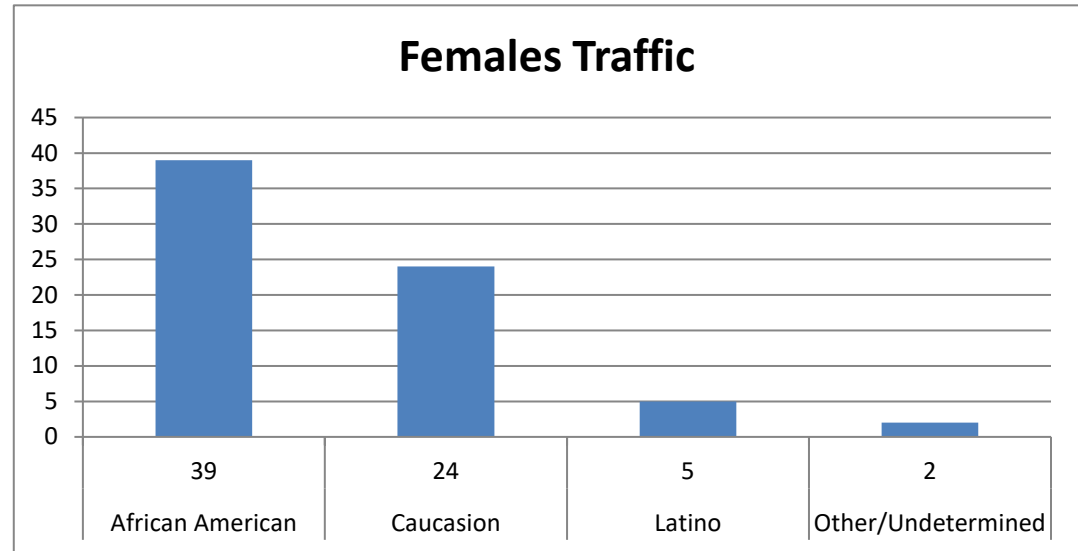

CHESWOLD POLICE DEPARTMENT

June 2022 - Traffic Stats (170 Traffic Stops)

Males
Females

100
70
170

Male Traffic
African American
Caucasion
Latino
Other/Undetermined

100
50
37
7
6

Females Traffic

- African American**
- Caucasion**
- Latino**
- Other/Undetermined**

70
39
24
5
2

Totals

- Summons Male**
- Summons Female**
- Verbal Warning Male**
- Verbal Warning Female**
- Written Warning Male**
- Written Warning Female**
- Criminal Summons Male**

170
86
66
8
2
5
2
1

Disposition by Race

170

| | |
|--|-----------|
| Summons's- African American | 79 |
| Summon's - Caucasian | 53 |
| Summons's - Latino | 12 |
| Summons - Other | 8 |
| Verbal Warnings - African American | 4 |
| Verbal Warnings - Caucasian | 6 |
| Written Warning - African American | 5 |
| Written Warning - Caucasian | 2 |
| Written Warning - Other | 0 |
| Criminal Summons - African American | 1 |