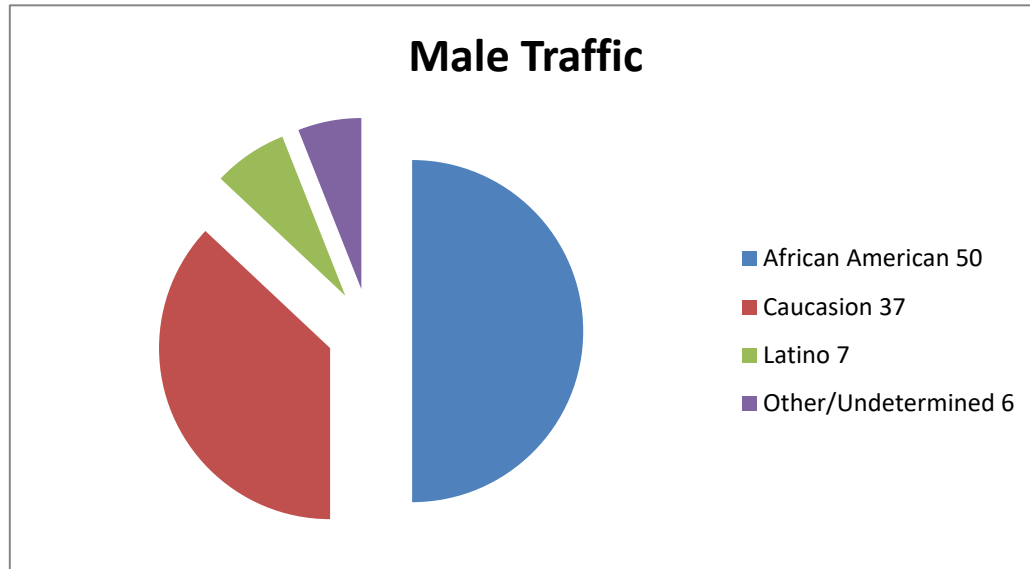

CHESWOLD POLICE DEPARTMENT

June 2022 - Traffic Stats (170 Traffic Stops)

Males
Females

100
70
170

Male Traffic
African American
Caucasion
Latino
Other/Undetermined

100
50
37
7
6

Females Traffic

- African American**
- Caucasion**
- Latino**
- Other/Undetermined**

70
39
24
5
2

Totals

- Summons Male**
- Summons Female**
- Verbal Warning Male**
- Verbal Warning Female**
- Written Warning Male**
- Written Warning Female**
- Criminal Summons Male**

170
86
66
8
2
5
2
1

Disposition by Race

170

| | |
|--|-----------|
| Summons's- African American | 79 |
| Summon's - Caucasian | 53 |
| Summons's - Latino | 12 |
| Summons - Other | 8 |
| Verbal Warnings - African American | 4 |
| Verbal Warnings - Caucasian | 6 |
| Written Warning - African American | 5 |
| Written Warning - Caucasian | 2 |
| Written Warning - Other | 0 |
| Criminal Summons - African American | 1 |