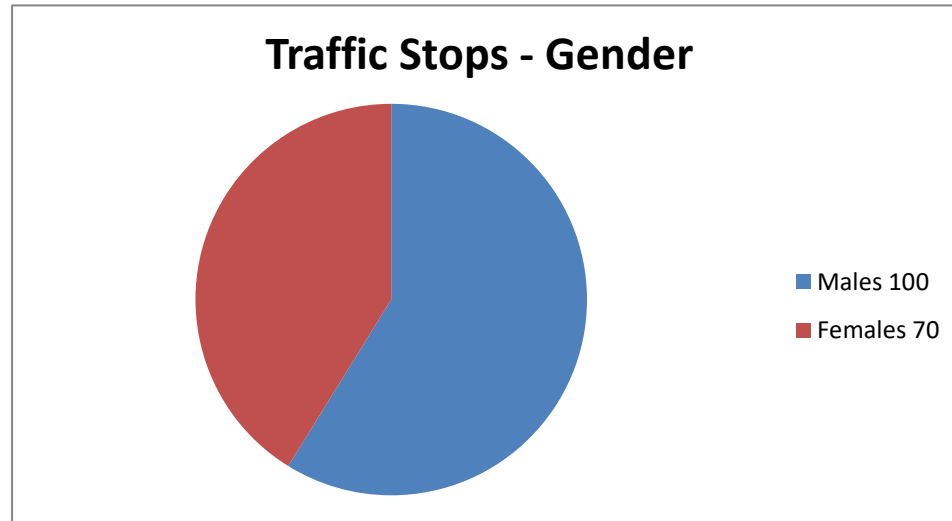

CHESWOLD POLICE DEPARTMENT

June 2022 - Traffic Stats (170 Traffic Stops)

Males
Females

100
70
170

Male Traffic
African American
Caucasion
Latino
Other/Undetermined

100
50
37
7
6

Females Traffic

- African American**
- Caucasion**
- Latino**
- Other/Undetermined**

70
39
24
5
2

Totals

- Summons Male**
- Summons Female**
- Verbal Warning Male**
- Verbal Warning Female**
- Written Warning Male**
- Written Warning Female**
- Criminal Summons Male**

170
86
66
8
2
5
2
1

Disposition by Race

170

| | |
|--|-----------|
| Summons's- African American | 79 |
| Summon's - Caucasian | 53 |
| Summons's - Latino | 12 |
| Summons - Other | 8 |
| Verbal Warnings - African American | 4 |
| Verbal Warnings - Caucasian | 6 |
| Written Warning - African American | 5 |
| Written Warning - Caucasian | 2 |
| Written Warning - Other | 0 |
| Criminal Summons - African American | 1 |