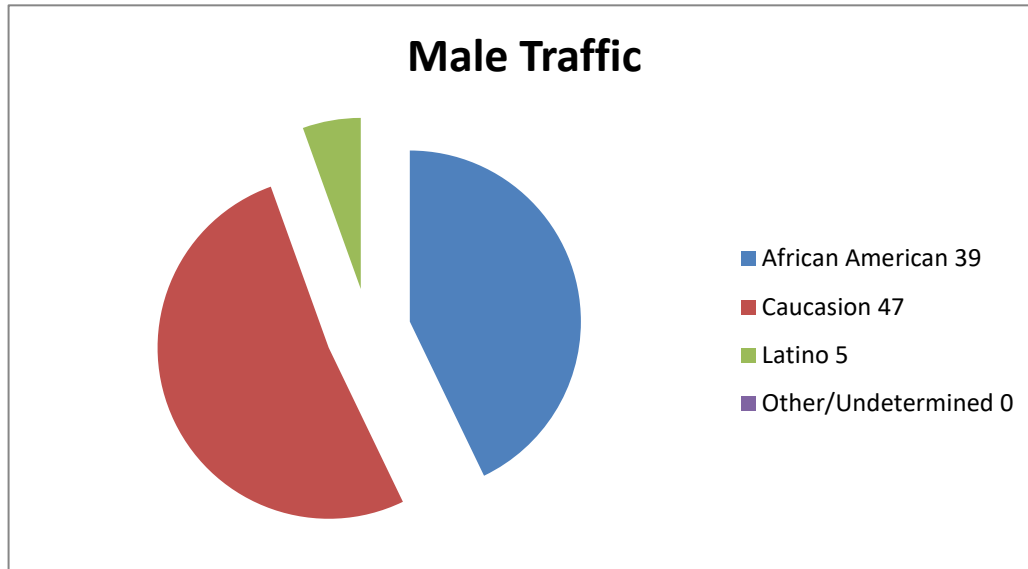

## May 2022 - Traffic Stats ( 154 Traffic Stops)

Males  
Females  
Non-Binary

91  
61  
2  
154

Male Traffic  
African American  
Caucasion  
Latino  
Other/Undetermined

91  
39  
47  
5  
0

**Females Traffic**

**African American**

**Caucasion**

**Latino**

**Other/Undetermined**

**61**

**33**

**23**

**2**