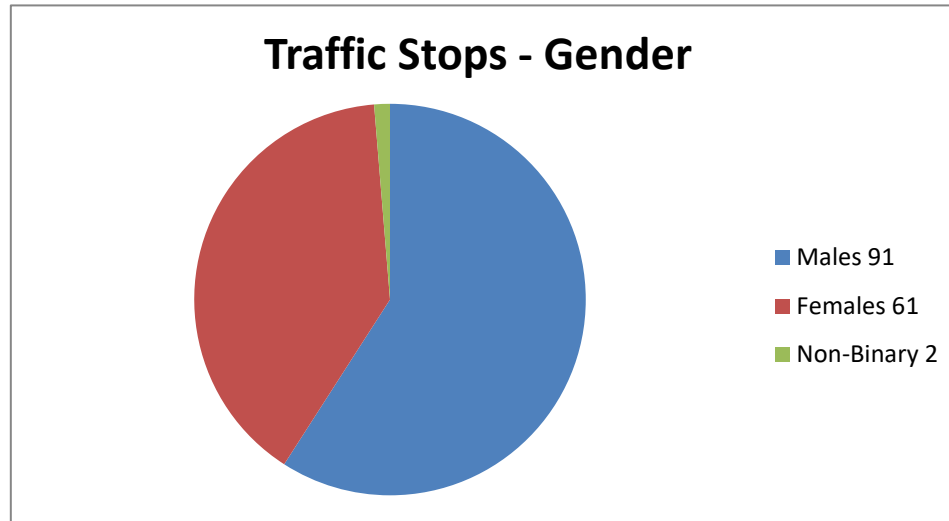

## May 2022 - Traffic Stats ( 154 Traffic Stops)

Males  
Females  
Non-Binary

91  
61  
2  
154

Male Traffic  
African American  
Caucasion  
Latino  
Other/Undetermined

91  
39  
47  
5  
0

**Females Traffic**