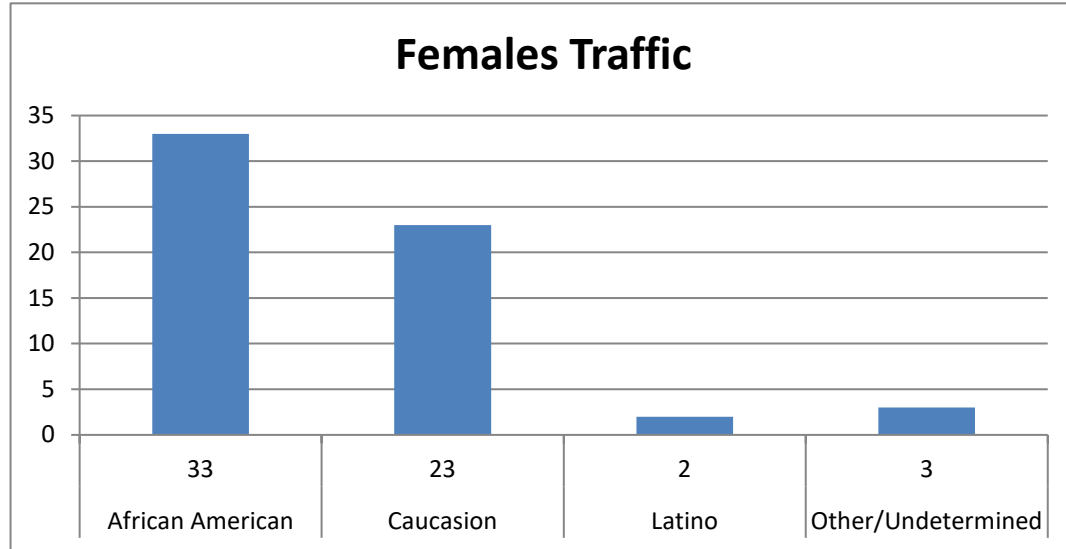

## May 2022 - Traffic Stats ( 154 Traffic Stops)

Males  
Females  
Non-Binary

91  
61  
2  
154

Male Traffic  
African American  
Caucasion  
Latino  
Other/Undetermined

91  
39  
47  
5  
0

**Females Traffic**

**African American**

**Caucasion**

**Latino**

**Other/Undetermined**

**61**

**33**

**23**

**2**

**3**

**Totals**

**Summons Male**

**Summons Female**

**Summons Non-Binary**

**Verbal Warning Male**

**Verbal Warning Female**

**Written Warning Male**