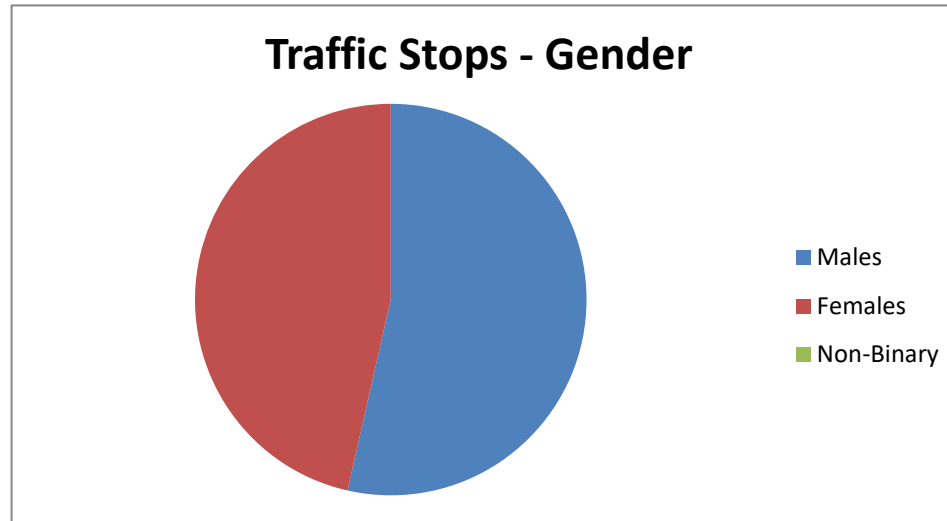

## July 2022 - Traffic Stats ( 155 Traffic Stops)

Males  
Females  
Non-Binary

83  
72  
0  
155

Male Traffic  
African American  
Caucasion  
Latino  
Other/Undetermined

83  
42  
32  
7  
2

**Females Traffic**