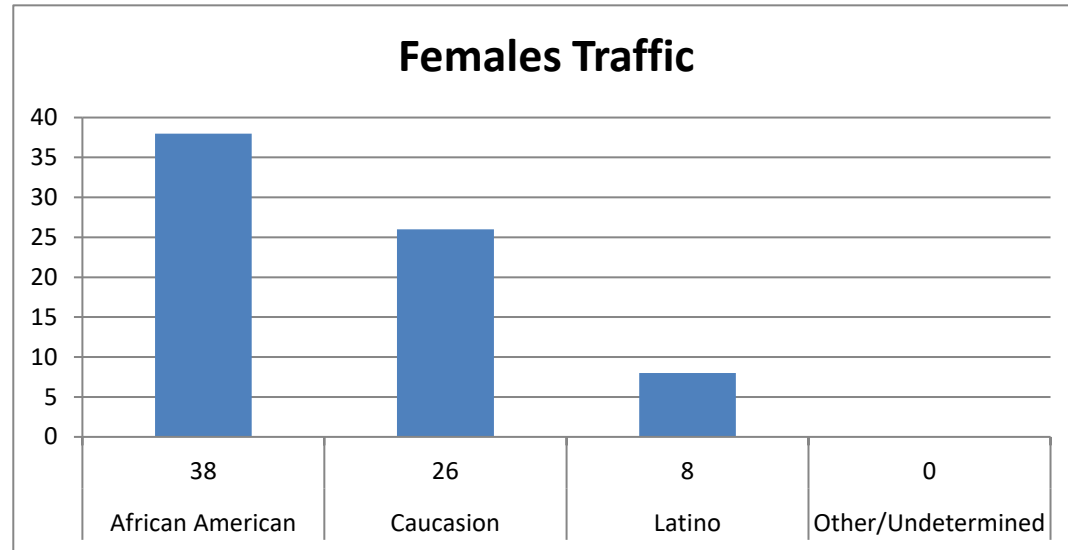

## July 2022 - Traffic Stats ( 155 Traffic Stops)

Males  
Females  
Non-Binary

83  
72  
0  
155

Male Traffic  
African American  
Caucasion  
Latino  
Other/Undetermined

83  
42  
32  
7  
2

**Females Traffic**

- African American**
- Caucasion**
- Latino**
- Other/Undetermined**

72  
38  
26  
8  
0

**Totals**

- Summons Male**
- Summons Female**
- Verbal Warning Male**
- Verbal Warning Female**
- Written Warning Male**
- Written Warning Female**