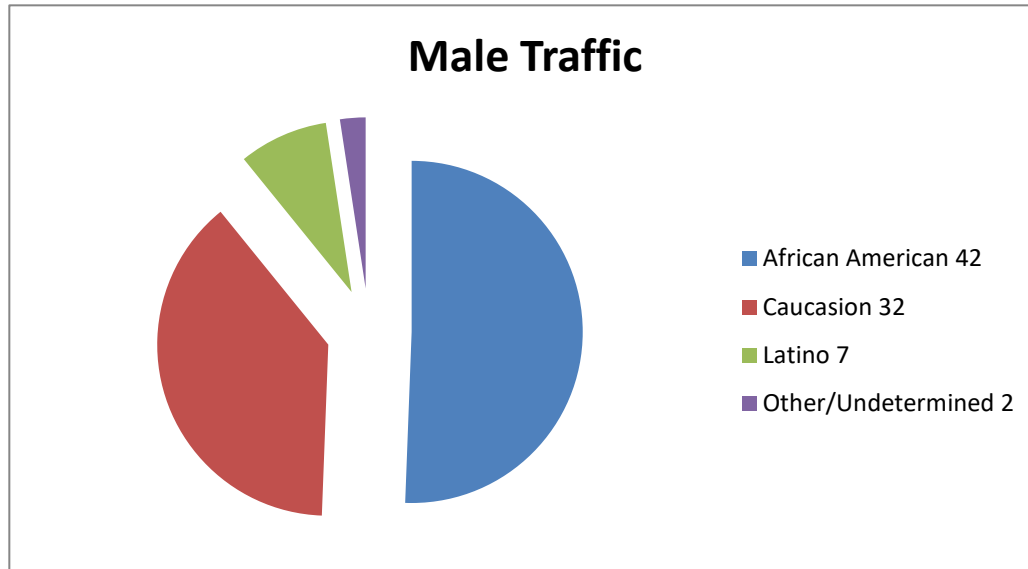

## July 2022 - Traffic Stats ( 155 Traffic Stops)

Males  
Females  
Non-Binary

83  
72  
0  
155

Male Traffic  
African American  
Caucasion  
Latino  
Other/Undetermined

83  
42  
32  
7  
2

**Females Traffic**

- African American**
- Caucasion**
- Latino**
- Other/Undetermined**

72  
38  
26  
8  
0

**Totals**

- Summons Male**
- Summons Female**
- Verbal Warning Male**
- Verbal Warning Female**
- Written Warning Male**
- Written Warning Female**