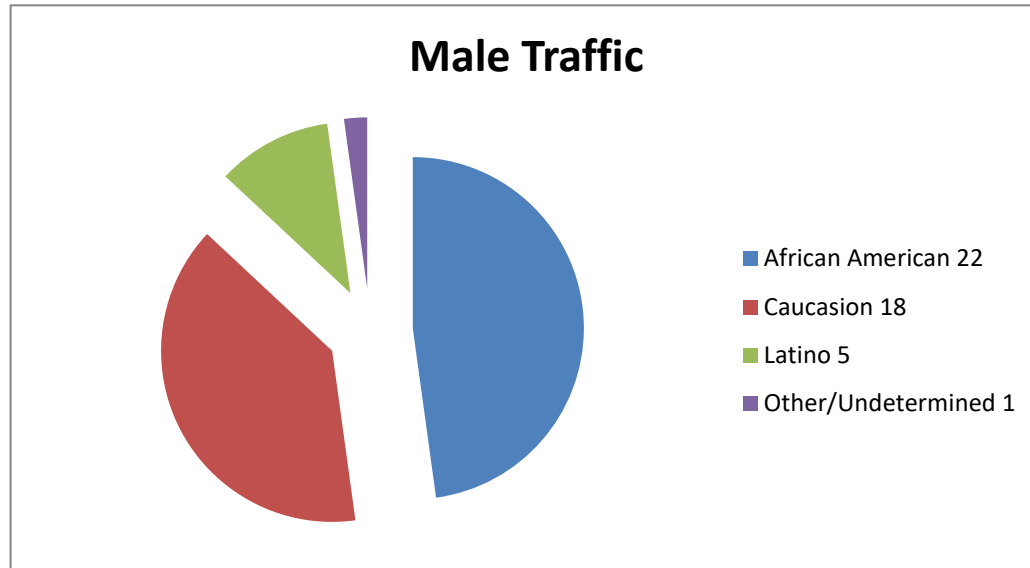

CHESWOLD POLICE DEPARTMENT

November 2022 - Traffic Stats (86 Traffic Stops)

Males
Females

46
40
86

Male Traffic
African American
Caucasion
Latino
Other/Undetermined

46
22
18
5
1

Females Traffic

- African American**
- Caucasion**
- Hispanic**
- Other/Undetermined**

40
24
13
3
0

Totals

- Summons Male**
- Summons Female**
- Verbal Warning Male**
- Verbal Warning Female**
- Written Warning Male**
- Written Warning Female**

86
41
36
5
4
0
0

Disposition by Race 86

Summons's- African American	41
Summon's - Caucasian	27
Summons's - Latino	8
Summons - Other	1
Verbal Warnings - African American	5
Verbal Warnings - Caucasian	4
Verbal Warnings - Latio	0
Verbal Warnings - Other	0
Written Warning - African American	0
Written Warning - Caucasian	0
Written Warning - Latino	0