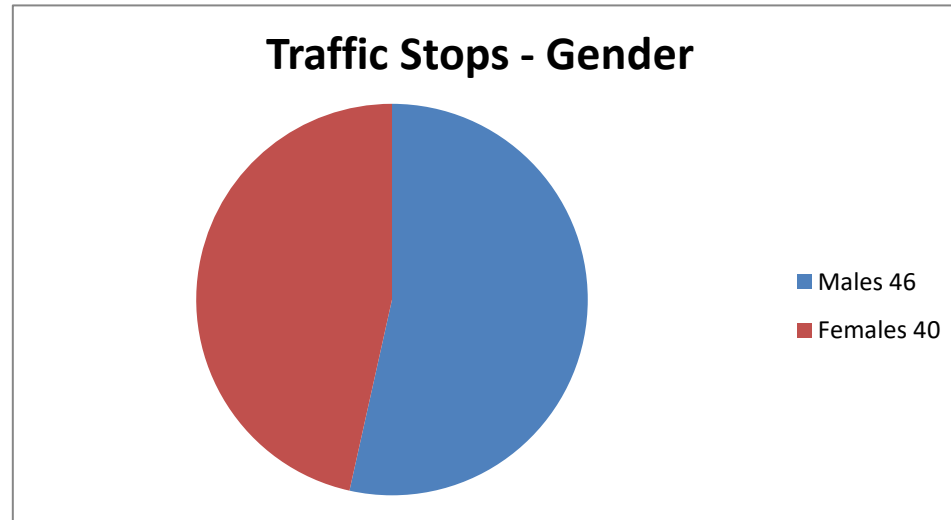

CHESWOLD POLICE DEPARTMENT

November 2022 - Traffic Stats (86 Traffic Stops)

Males
Females

46
40
86

Male Traffic
African American
Caucasion
Latino
Other/Undetermined

46
22
18
5
1

Females Traffic

- African American**
- Caucasion**
- Hispanic**
- Other/Undetermined**

40
24
13
3
0

Totals

- Summons Male**
- Summons Female**
- Verbal Warning Male**
- Verbal Warning Female**
- Written Warning Male**
- Written Warning Female**

86
41
36
5
4
0
0

Disposition by Race 86

Summons's- African American	41
Summon's - Caucasian	27
Summons's - Latino	8
Summons - Other	1
Verbal Warnings - African American	5
Verbal Warnings - Caucasian	4
Verbal Warnings - Latio	0
Verbal Warnings - Other	0
Written Warning - African American	0
Written Warning - Caucasian	0
Written Warning - Latino	0