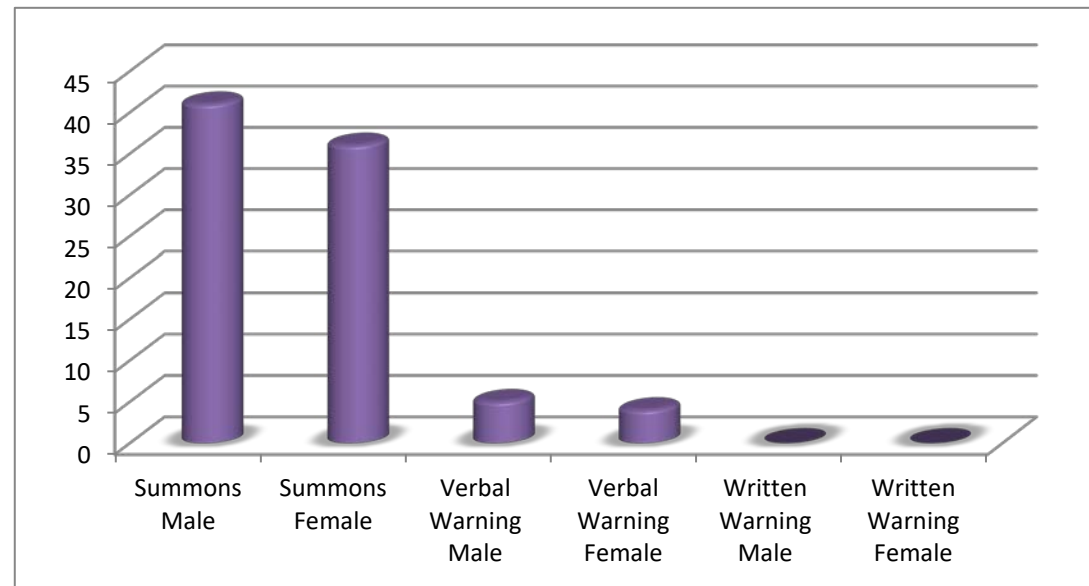

CHESWOLD POLICE DEPARTMENT

November 2022 - Traffic Stats (86 Traffic Stops)

Males
Females

46
40
86

Male Traffic
African American
Caucasion
Latino
Other/Undetermined

46
22
18
5
1

Females Traffic

- African American**
- Caucasion**
- Hispanic**
- Other/Undetermined**

40
24
13
3
0

Totals

- Summons Male**
- Summons Female**
- Verbal Warning Male**
- Verbal Warning Female**
- Written Warning Male**
- Written Warning Female**

86
41
36
5
4
0
0

Disposition by Race 86

Summons's- African American	41
Summon's - Caucasian	27
Summons's - Latino	8
Summons - Other	1
Verbal Warnings - African American	5
Verbal Warnings - Caucasian	4
Verbal Warnings - Latio	0
Verbal Warnings - Other	0
Written Warning - African American	0
Written Warning - Caucasian	0
Written Warning - Latino	0