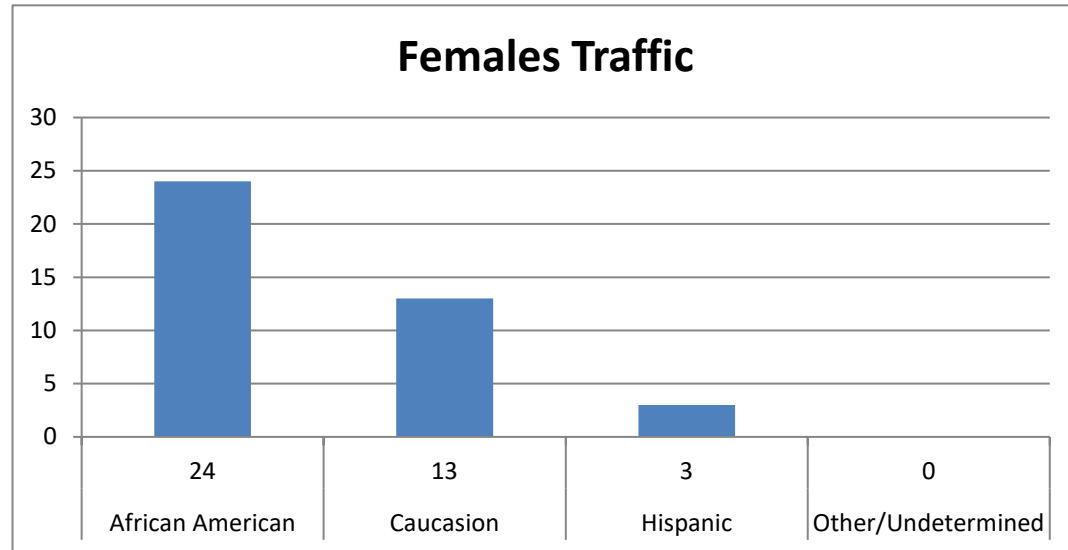

CHESWOLD POLICE DEPARTMENT

November 2022 - Traffic Stats (86 Traffic Stops)

Males
Females

46
40
86

Male Traffic
African American
Caucasion
Latino
Other/Undetermined

46
22
18
5
1

Females Traffic

- African American**
- Caucasion**
- Hispanic**
- Other/Undetermined**

40
24
13
3
0

Totals

- Summons Male**
- Summons Female**
- Verbal Warning Male**
- Verbal Warning Female**
- Written Warning Male**
- Written Warning Female**

86
41
36
5
4
0
0

Disposition by Race 86

Summons's- African American	41
Summon's - Caucasian	27
Summons's - Latino	8
Summons - Other	1
Verbal Warnings - African American	5
Verbal Warnings - Caucasian	4
Verbal Warnings - Latio	0
Verbal Warnings - Other	0
Written Warning - African American	0
Written Warning - Caucasian	0
Written Warning - Latino	0