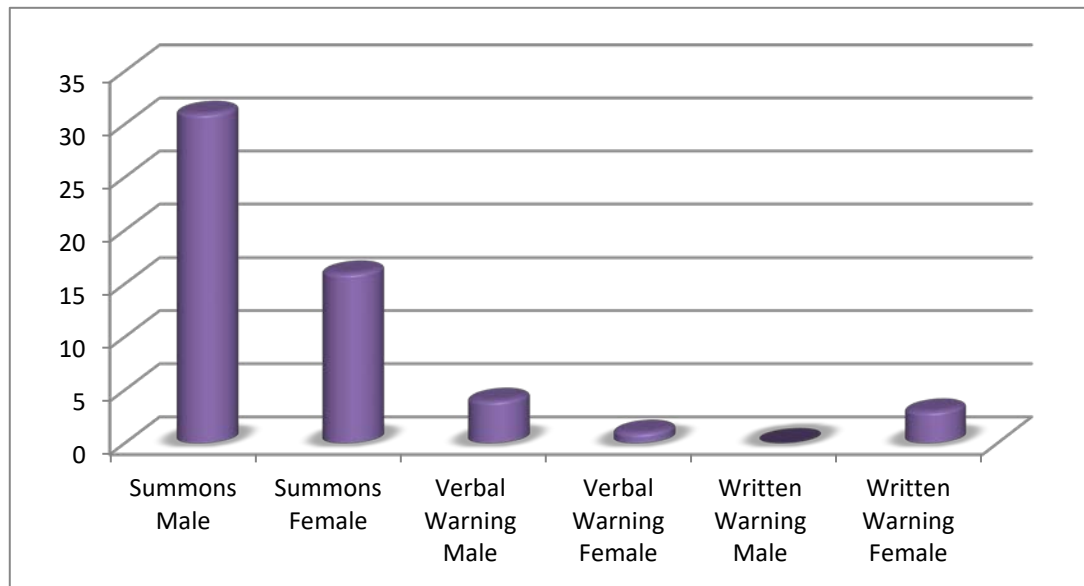

CHESWOLD POLICE DEPARTMENT

October 2022 - Traffic Stats (55 Traffic Stops)

Males
Females

35
20
55

Male Traffic
African American
Caucasion
Latino
Other/Undetermined

35
20
13
1
1

Females Traffic

- African American**
- Caucasion**
- Latino**
- Other/Undetermined**

20
11
8
1
0

Totals

- Summons Male**
- Summons Female**
- Verbal Warning Male**
- Verbal Warning Female**
- Written Warning Male**
- Written Warning Female**

55
31
16
4
1
0
3

Disposition by Race 55

Summons's- African American	26
Summon's - Caucasian	18
Summons's - Latino	2
Summons - Other	1
Verbal Warnings - African American	3
Verbal Warnings - Caucasian	2
Written Warning - African American	2
Written Warning - Caucasian	1
Written Warning - Latino	0