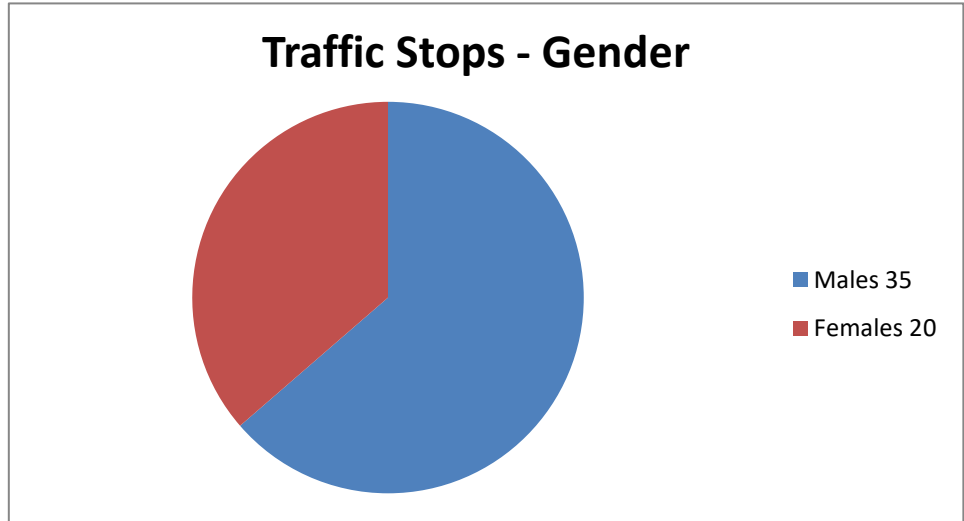

CHESWOLD POLICE DEPARTMENT

October 2022 - Traffic Stats (55 Traffic Stops)

Males
Females

35
20
55

Male Traffic
African American
Caucasion
Latino
Other/Undetermined

35
20
13
1
1

Females Traffic

- African American**
- Caucasion**
- Latino**
- Other/Undetermined**

20
11
8
1
0

Totals

- Summons Male**
- Summons Female**
- Verbal Warning Male**
- Verbal Warning Female**
- Written Warning Male**
- Written Warning Female**

55
31
16
4
1
0
3

Disposition by Race 55

Summons's- African American	26
Summon's - Caucasian	18
Summons's - Latino	2
Summons - Other	1
Verbal Warnings - African American	3
Verbal Warnings - Caucasian	2
Written Warning - African American	2
Written Warning - Caucasian	1
Written Warning - Latino	0