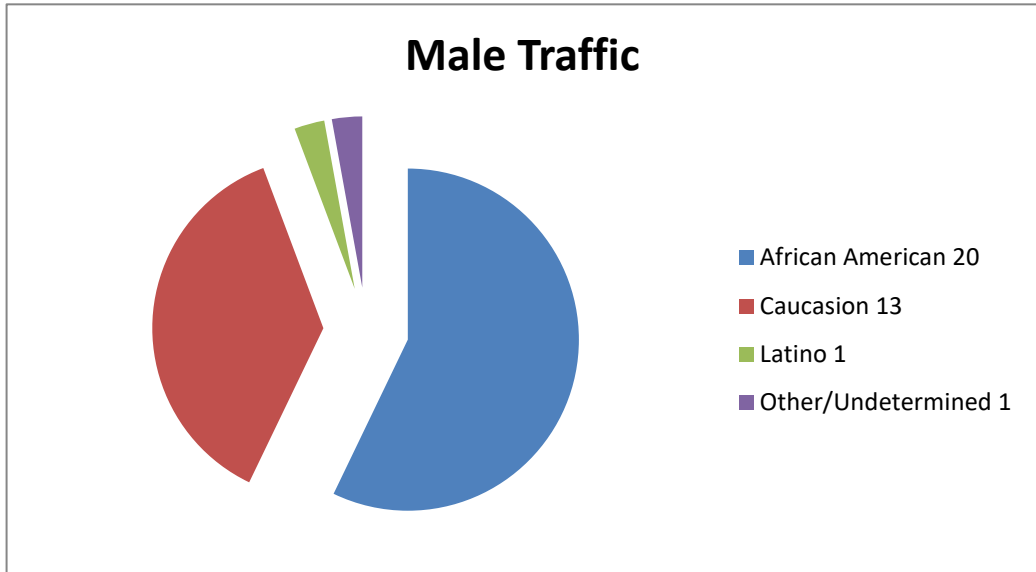

CHESWOLD POLICE DEPARTMENT

October 2022 - Traffic Stats (55 Traffic Stops)

Males
Females

35
20
55

Male Traffic
African American
Caucasion
Latino
Other/Undetermined

35
20
13
1
1

Females Traffic

- African American**
- Caucasion**
- Latino**
- Other/Undetermined**

20
11
8
1
0

Totals

- Summons Male**
- Summons Female**
- Verbal Warning Male**
- Verbal Warning Female**
- Written Warning Male**
- Written Warning Female**

55
31
16
4
1
0
3

Disposition by Race 55

Summons's- African American	26
Summon's - Caucasian	18
Summons's - Latino	2
Summons - Other	1
Verbal Warnings - African American	3
Verbal Warnings - Caucasian	2
Written Warning - African American	2
Written Warning - Caucasian	1
Written Warning - Latino	0