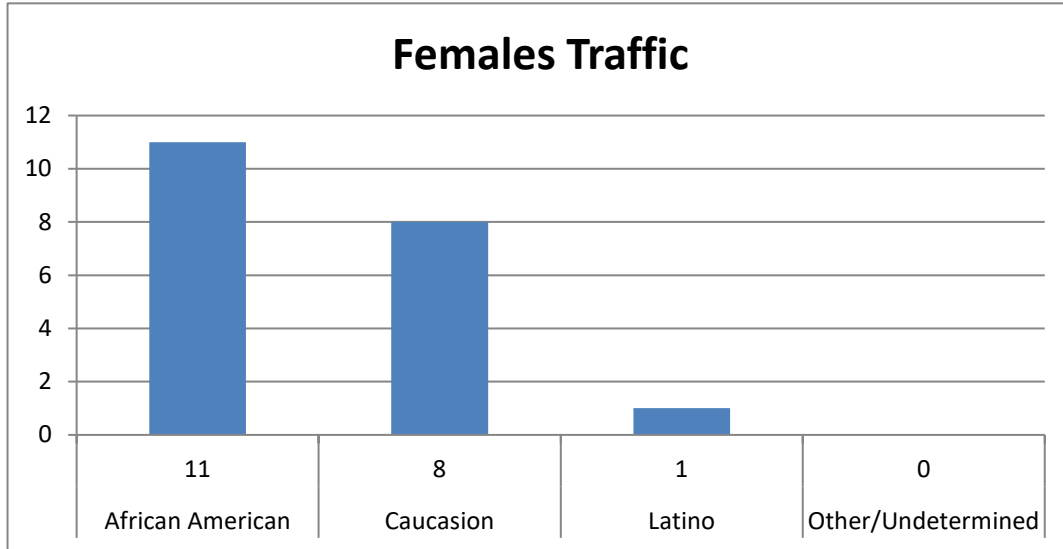

CHESWOLD POLICE DEPARTMENT

October 2022 - Traffic Stats (55 Traffic Stops)

Males
Females

35
20
55

Male Traffic
African American
Caucasion
Latino
Other/Undetermined

35
20
13
1
1

Females Traffic

- African American**
- Caucasion**
- Latino**
- Other/Undetermined**

20
11
8
1
0

Totals

- Summons Male**
- Summons Female**
- Verbal Warning Male**
- Verbal Warning Female**
- Written Warning Male**
- Written Warning Female**

55
31
16
4
1
0
3

Disposition by Race 55

Summons's- African American	26
Summon's - Caucasian	18
Summons's - Latino	2
Summons - Other	1
Verbal Warnings - African American	3
Verbal Warnings - Caucasian	2
Written Warning - African American	2
Written Warning - Caucasian	1
Written Warning - Latino	0