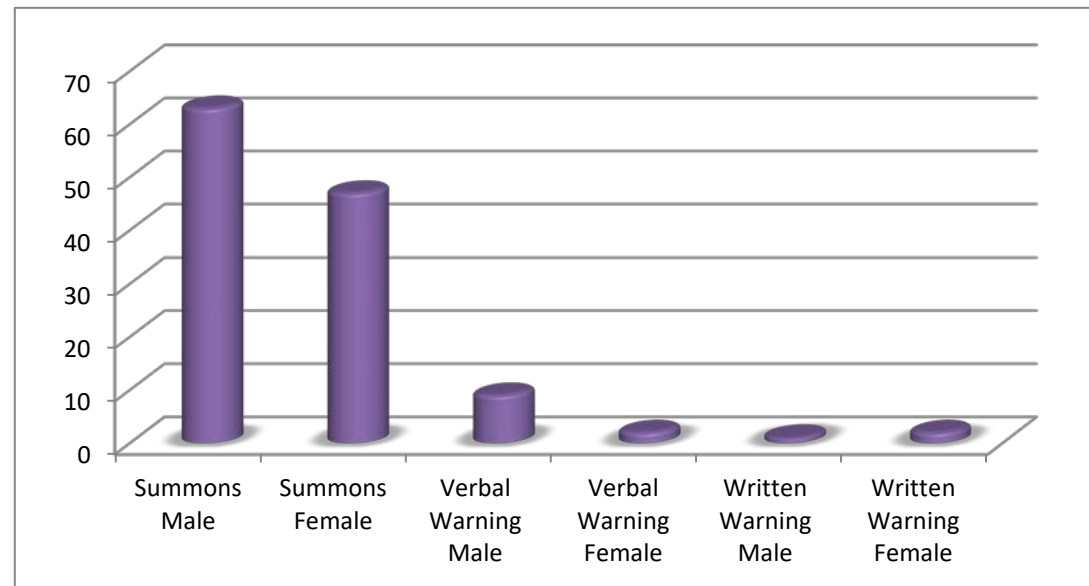

## September 2022 - Traffic Stats ( 124 Traffic Stops)

Males  
Females

73  
51  
124

Male Traffic

African American  
Caucasion  
Latino  
Other/Undetermined

73  
33  
29  
10  
1

**Females Traffic**

- African American**
- Caucasion**
- Latino**
- Other/Undetermined**

51  
28  
21  
2  
0

**Totals**

- Summons Male**
- Summons Female**
- Verbal Warning Male**
- Verbal Warning Female**
- Written Warning Male**
- Written Warning Female**

124  
63  
47  
9  
2  
1  
2

**Disposition by Race** 124