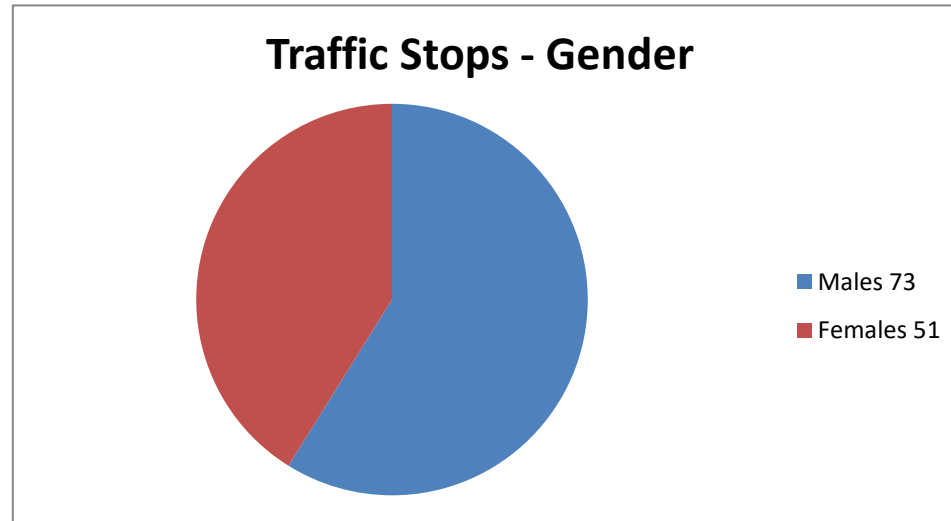

## September 2022 - Traffic Stats ( 124 Traffic Stops)

Males  
Females

73  
51  
124

Male Traffic

African American  
Caucasion  
Latino  
Other/Undetermined

73  
33  
29  
10  
1

**Females Traffic**

- African American**
- Caucasion**
- Latino**
- Other/Undetermined**

51  
28  
21  
2  
0

**Totals**

- Summons Male**
- Summons Female**
- Verbal Warning Male**
- Verbal Warning Female**
- Written Warning Male**
- Written Warning Female**

124  
63  
47  
9  
2  
1  
2

**Disposition by Race** 124