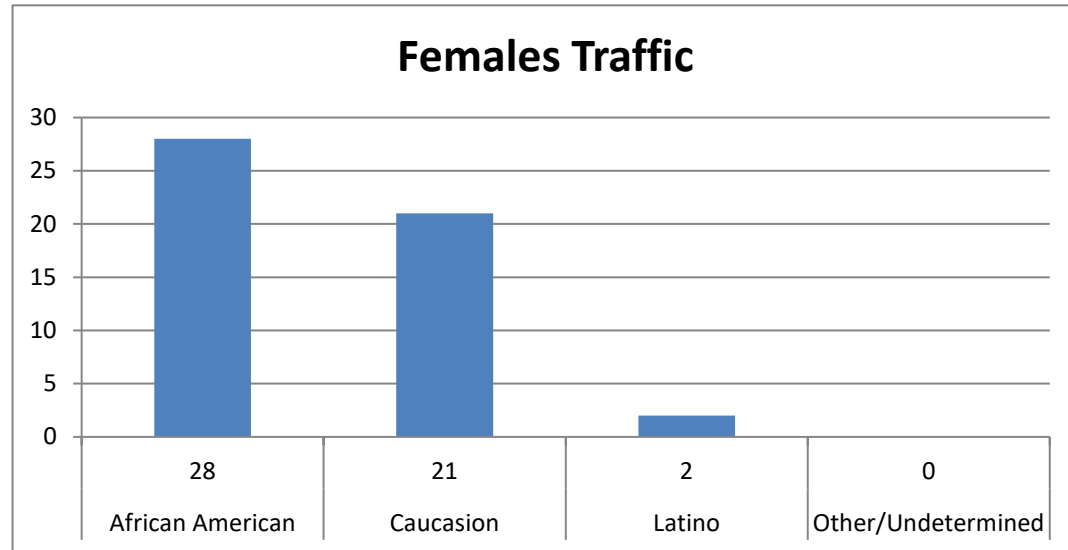

## September 2022 - Traffic Stats ( 124 Traffic Stops)

Males  
Females

73  
51  
124

Male Traffic

African American  
Caucasion  
Latino  
Other/Undetermined

73  
33  
29  
10  
1

**Females Traffic**

- African American**
- Caucasion**
- Latino**
- Other/Undetermined**

51  
28  
21  
2  
0

**Totals**

- Summons Male**
- Summons Female**
- Verbal Warning Male**
- Verbal Warning Female**
- Written Warning Male**
- Written Warning Female**

124  
63  
47  
9  
2  
1  
2

**Disposition by Race** 124