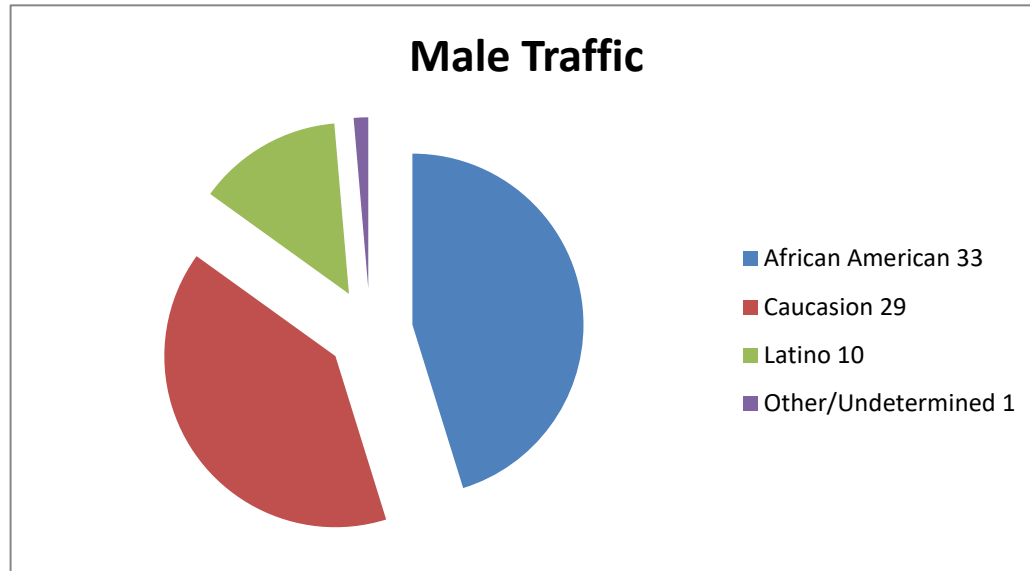

## September 2022 - Traffic Stats ( 124 Traffic Stops)

Males  
Females

73  
51  
124

Male Traffic

African American  
Caucasion  
Latino  
Other/Undetermined

73  
33  
29  
10  
1

**Females Traffic**

- African American**
- Caucasion**
- Latino**
- Other/Undetermined**

51  
28  
21  
2  
0

**Totals**

- Summons Male**
- Summons Female**
- Verbal Warning Male**
- Verbal Warning Female**
- Written Warning Male**
- Written Warning Female**

124  
63  
47  
9  
2  
1  
2

**Disposition by Race** 124