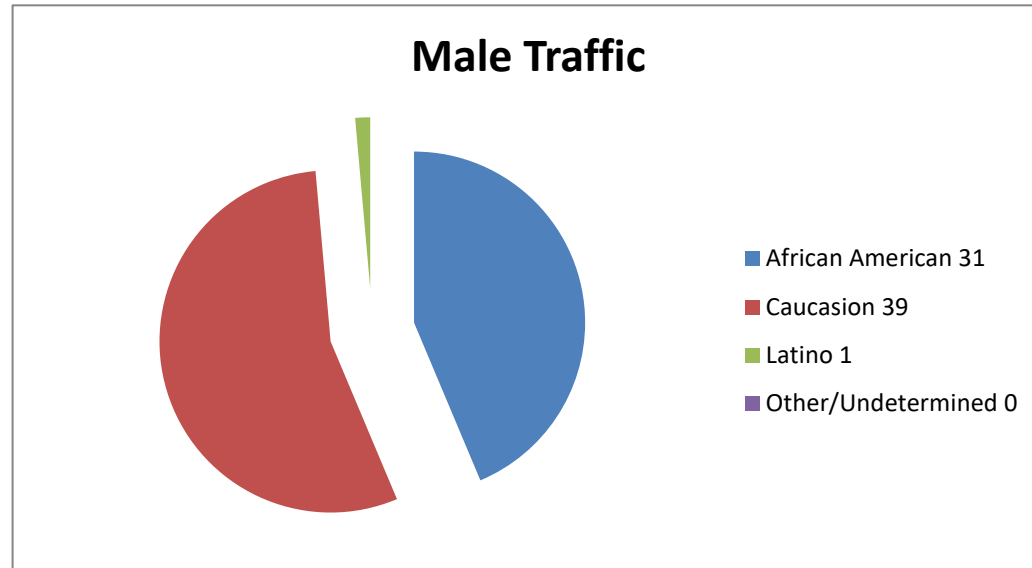

## May 2022 - Traffic Stats ( 123 Traffic Stops)

Males  
Females  
Non-Binary

71  
52  
0  
123

Male Traffic  
African American  
Caucasion  
Latino  
Other/Undetermined

71  
31  
39  
1  
0

**Females Traffic**

**African American**

**Caucasion**

**Latino**

**Other/Undetermined**

**52**

**35**

**12**

**2**