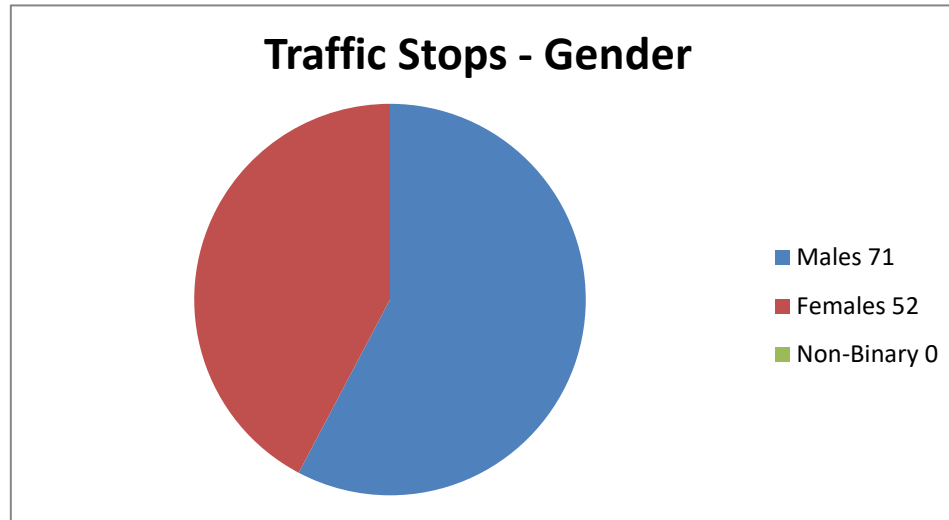

## May 2022 - Traffic Stats ( 123 Traffic Stops)

Males  
Females  
Non-Binary

71  
52  
0  
123

Male Traffic  
African American  
Caucasion  
Latino  
Other/Undetermined

71  
31  
39  
1  
0

**Females Traffic**