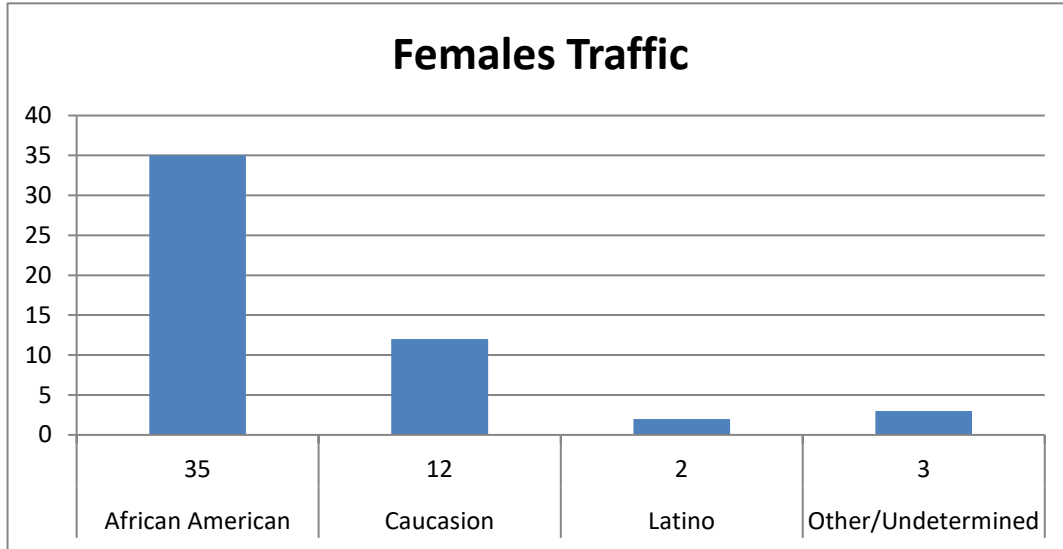

## May 2022 - Traffic Stats ( 123 Traffic Stops)

Males  
Females  
Non-Binary

71  
52  
0  
123

Male Traffic  
African American  
Caucasion  
Latino  
Other/Undetermined

71  
31  
39  
1  
0

**Females Traffic**

**African American**

**Caucasion**

**Latino**

**Other/Undetermined**

**52**

**35**

**12**

**2**

**3**

**Totals**

**Summons Male**

**Summons Female**

**Summons Non-Binary**

**Verbal Warning Male**

**Verbal Warning Female**

**Written Warning Male**