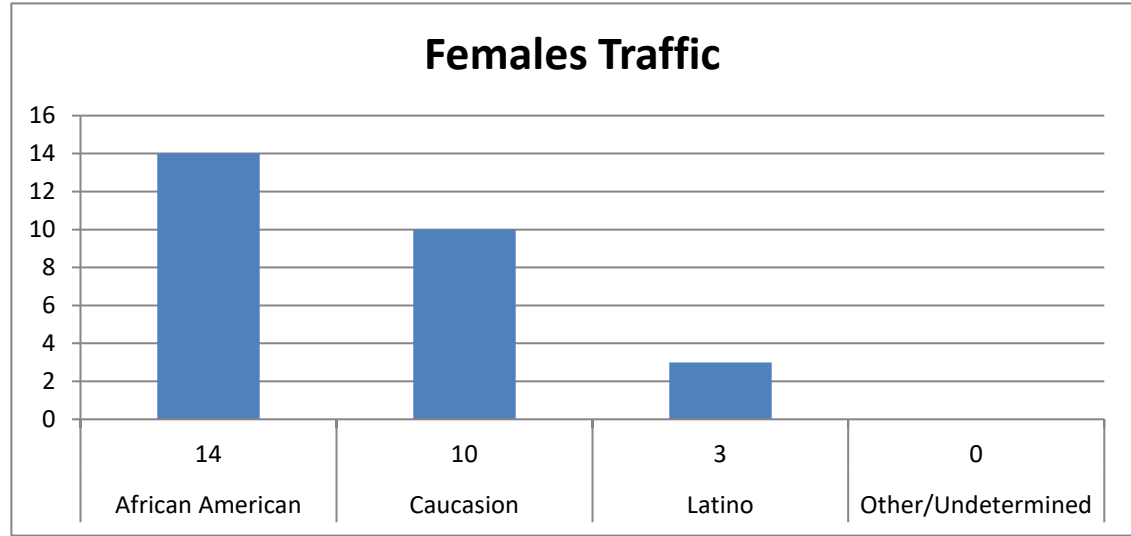

CHESWOLD POLICE DEPARTMENT

January 2024 - Traffic Stats (64 Traffic Stops)

Males
Females

37
27
64

Male Traffic
African American
Caucasion
Latino
Other/Undetermined

37
18
14
4
1

Females Traffic

African American

Caucasion

Latino

Other/Undetermined

27

14

10

3

0

<u>Disposition by Race</u>	64
Summons's- African American	29
Summon's - Caucasian	23
Summons's - Latino	6
Summons's Other	1
Verbal Warnings - African American	3
Verbal Warnings - Caucasian	1
Verbal Warning - Latino	1
Written Warning - Caucasian	0
Written Warning - Latino	0