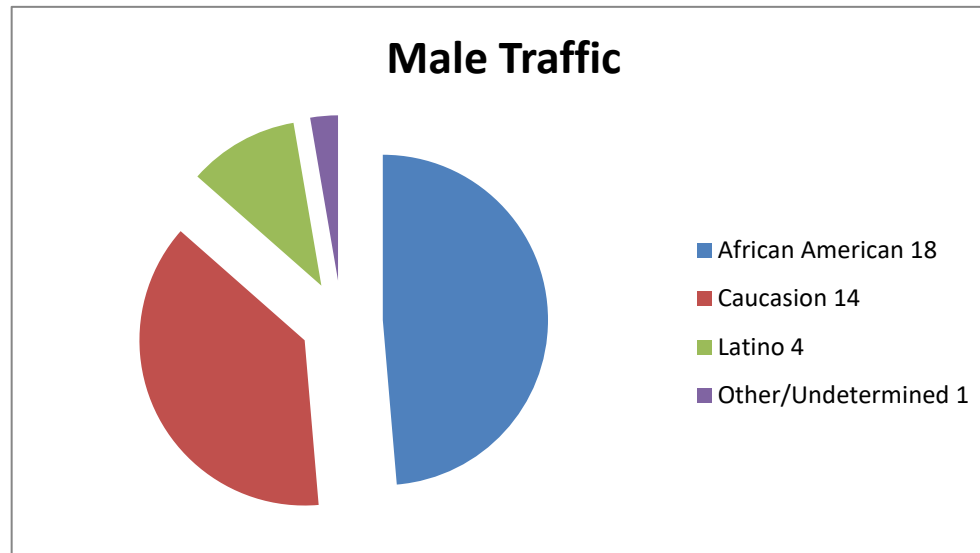

CHESWOLD POLICE DEPARTMENT

January 2024 - Traffic Stats (64 Traffic Stops)

Males
Females

37
27
64

Male Traffic
African American
Caucasion
Latino
Other/Undetermined

37
18
14
4
1

Females Traffic

African American

Caucasion

Latino

Other/Undetermined

27

14

10

3

0

<u>Disposition by Race</u>	64
Summons's- African American	29
Summon's - Caucasian	23
Summons's - Latino	6
Summons's Other	1
Verbal Warnings - African American	3
Verbal Warnings - Caucasian	1
Verbal Warning - Latino	1
Written Warning - Caucasian	0
Written Warning - Latino	0