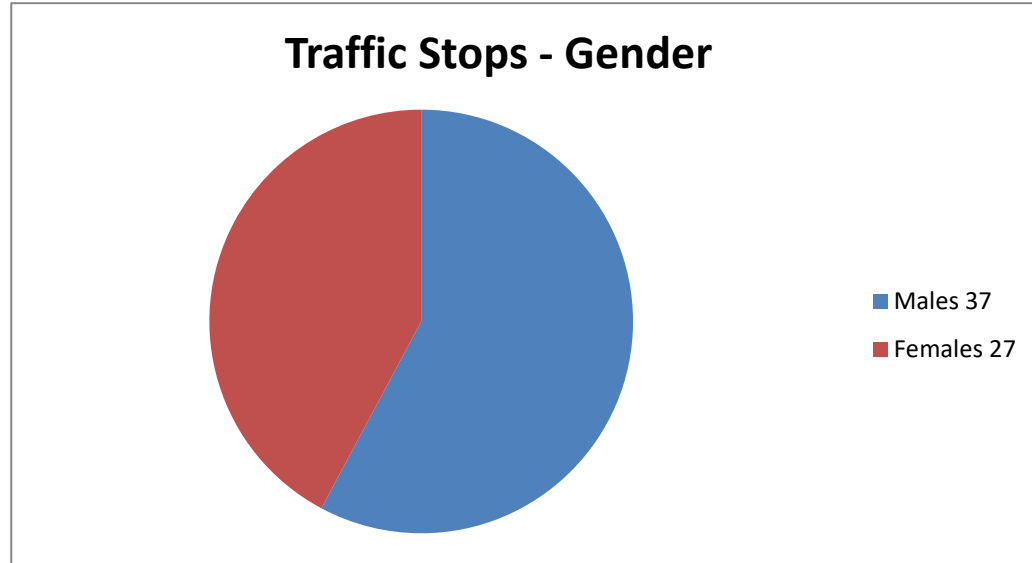

CHESWOLD POLICE DEPARTMENT

January 2024 - Traffic Stats (64 Traffic Stops)

Males
Females

37
27
64

Male Traffic
African American
Caucasion
Latino
Other/Undetermined

37
18
14
4
1

Females Traffic

African American