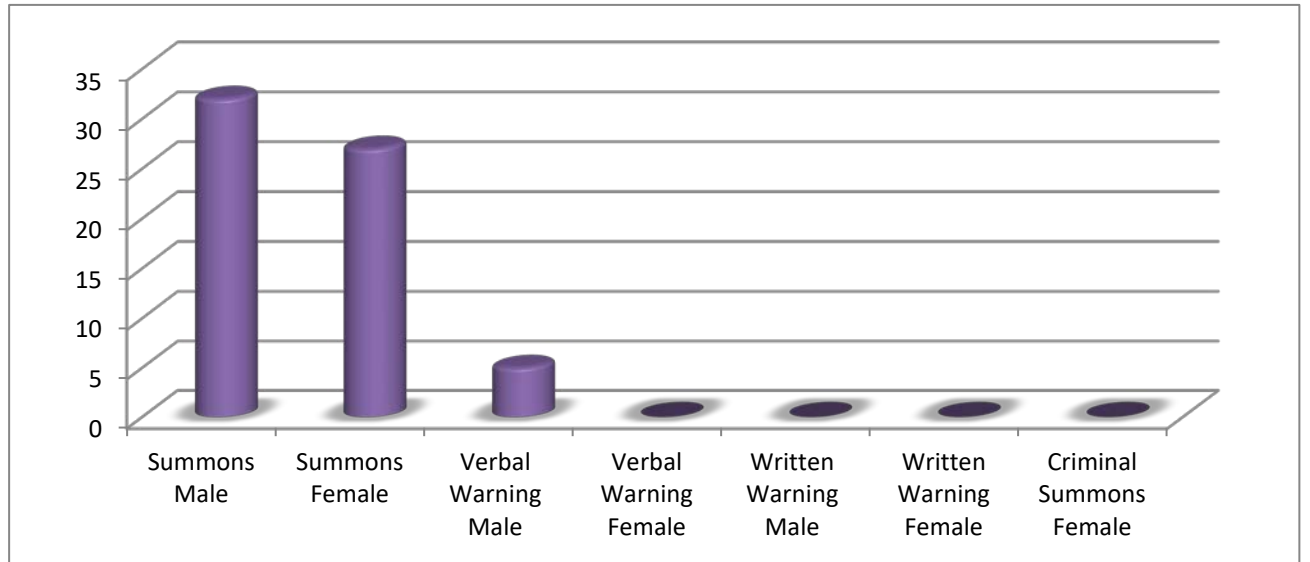

64

32

27

5

0

0

0

0

<u>Disposition by Race</u>	64
Summons's- African American	29
Summon's - Caucasian	23
Summons's - Latino	6
Summons's Other	1
Verbal Warnings - African American	3
Verbal Warnings - Caucasian	1
Verbal Warning - Latino	1
Written Warning - Caucasian	0
Written Warning - Latino	0