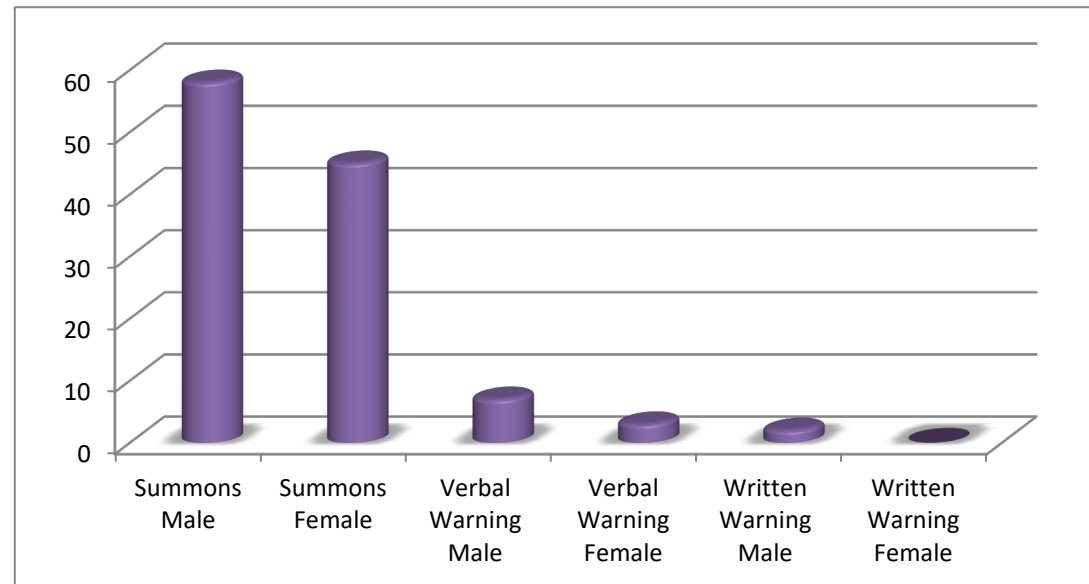

Totals

Summons Male

Summons Female

Verbal Warning Male

Verbal Warning Female

Written Warning Male

Written Warning Female

115

58

45

7

3

2

0

Disposition by Race 115

Summons's- African American	48
Summon's - Caucasian	47
Summons's - Hispanic	5
Summons's - Other	3
Verbal Warnings - African American	4
Verbal Warnings - Caucasian	4
Verbal Warning - Latino	1
Verbal Warning - Other	1
Written Warning - African American	1
Written Warning - Caucasian	1