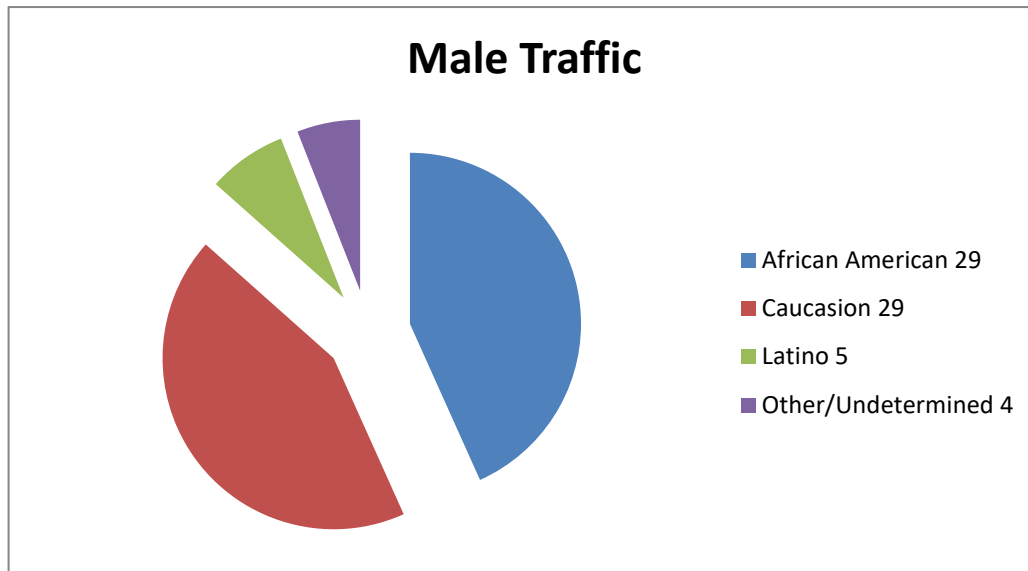

CHESWOLD POLICE DEPARTMENT

March 2024 - Traffic Stats (115 Traffic Stops)

Males
Females
Non-Binary

67
48
0
115

Male Traffic
African American
Caucasion
Latino
Other/Undetermined

67
29
29
5
4

Females Traffic

African American

Caucasian

Latino

Other/Undetermined

48

24

23

1

0

58

45

7

3

2

0

Disposition by Race 115

Summons's- African American	48
Summon's - Caucasian	47
Summons's - Hispanic	5
Summons's - Other	3
Verbal Warnings - African American	4
Verbal Warnings - Caucasian	4
Verbal Warning - Latino	1
Verbal Warning - Other	1
Written Warning - African American	1
Written Warning - Caucasian	1