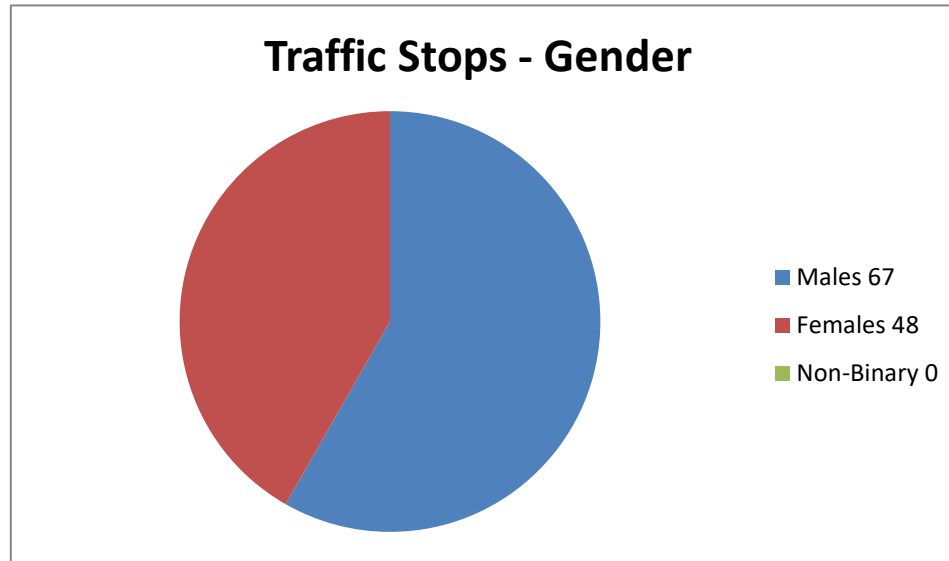

CHESWOLD POLICE DEPARTMENT

March 2024 - Traffic Stats (115 Traffic Stops)

Males
Females
Non-Binary

67
48
0
115

Male Traffic
African American
Caucasion
Latino
Other/Undetermined

67
29
29
5
4

Females Traffic

African American