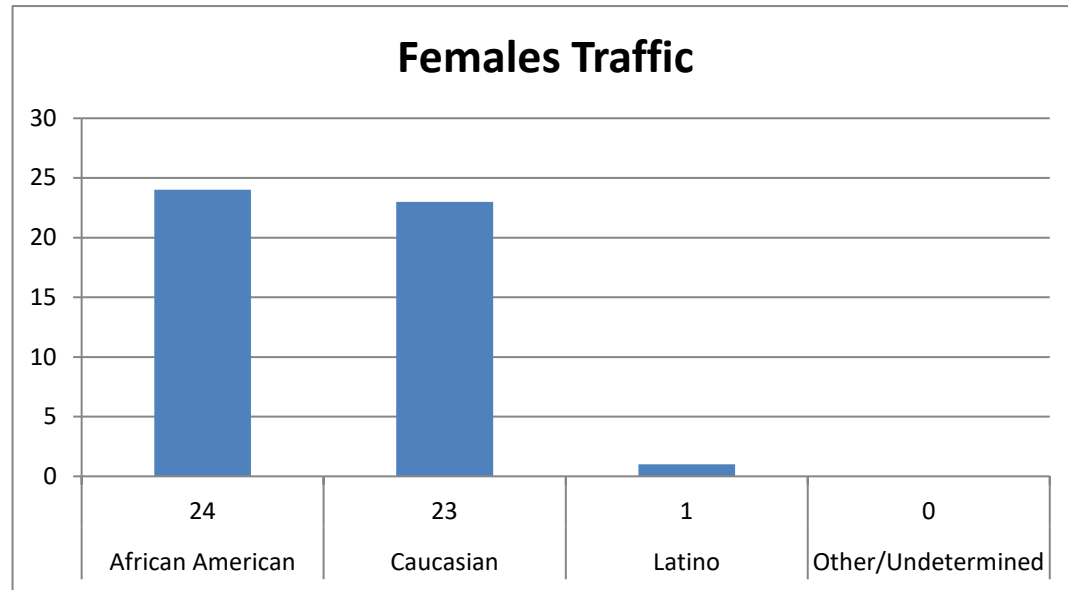

CHESWOLD POLICE DEPARTMENT

March 2024 - Traffic Stats (115 Traffic Stops)

Males
Females
Non-Binary

67
48
0
115

Male Traffic
African American
Caucasion
Latino
Other/Undetermined

67
29
29
5
4

Females Traffic

African American

Caucasian

Latino

Other/Undetermined

48

24

23

1

0

Totals

Summons Male

Summons Female

Verbal Warning Male

Verbal Warning Female

Written Warning Male

Written Warning Female

115

58

45

7

3

2

0

Disposition by Race 115

Summons's- African American	48
Summon's - Caucasian	47
Summons's - Hispanic	5
Summons's - Other	3
Verbal Warnings - African American	4
Verbal Warnings - Caucasian	4
Verbal Warning - Latino	1
Verbal Warning - Other	1
Written Warning - African American	1
Written Warning - Caucasian	1