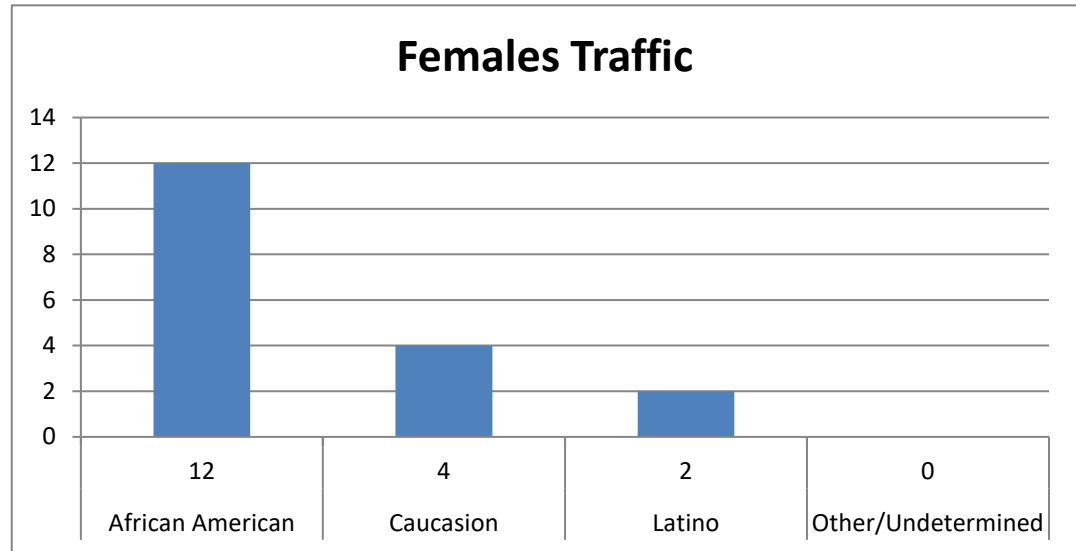

## June 2024 - Traffic Stats (54 Traffic Stops)

Males  
Females

36  
18  
54

Male Traffic  
African American  
Caucasion  
Latino  
Other/Undetermined

36  
15  
16  
5  
0

**Females Traffic**

- African American**
- Caucasion**
- Latino**
- Other/Undetermined**

18  
12  
4  
2  
0

**Totals**

- Summons Male**
- Summons Female**
- Verbal Warning Male**
- Verbal Warning Female**
- Written Warning Male**
- Written Warning Female**

54  
31  
17  
3  
1  
2  
0

**Disposition by Race**