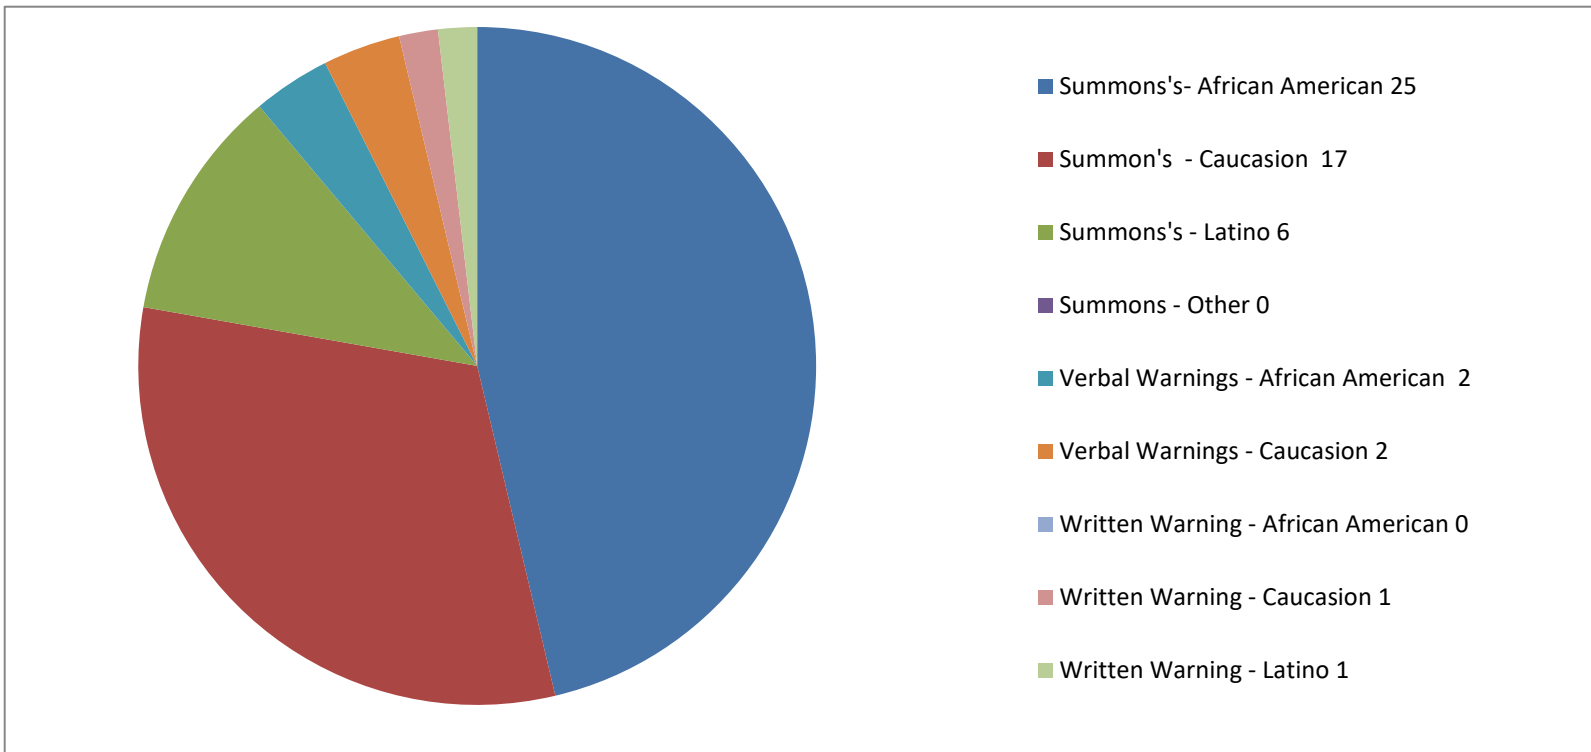

## June 2024 - Traffic Stats (54 Traffic Stops)

Males  
Females

36  
18  
54

Male Traffic  
African American  
Caucasion  
Latino  
Other/Undetermined

36  
15  
16  
5  
0

**Females Traffic**

- African American**
- Caucasion**
- Latino**
- Other/Undetermined**

18  
12  
4  
2  
0

**Totals**

- Summons Male**
- Summons Female**
- Verbal Warning Male**
- Verbal Warning Female**
- Written Warning Male**
- Written Warning Female**

54  
31  
17  
3  
1  
2  
0

**Disposition by Race**

<b>Summons's- African American</b>	<b>25</b>
<b>Summon's - Caucasion</b>	<b>17</b>
<b>Summons's - Latino</b>	<b>6</b>
<b>Summons - Other</b>	<b>0</b>
<b>Verbal Warnings - African American</b>	<b>2</b>
<b>Verbal Warnings - Caucasion</b>	<b>2</b>
<b>Written Warning - African American</b>	<b>0</b>
<b>Written Warning - Caucasion</b>	<b>1</b>
<b>Written Warning - Latino</b>	<b>1</b>

Vertical line on the left side of the page.