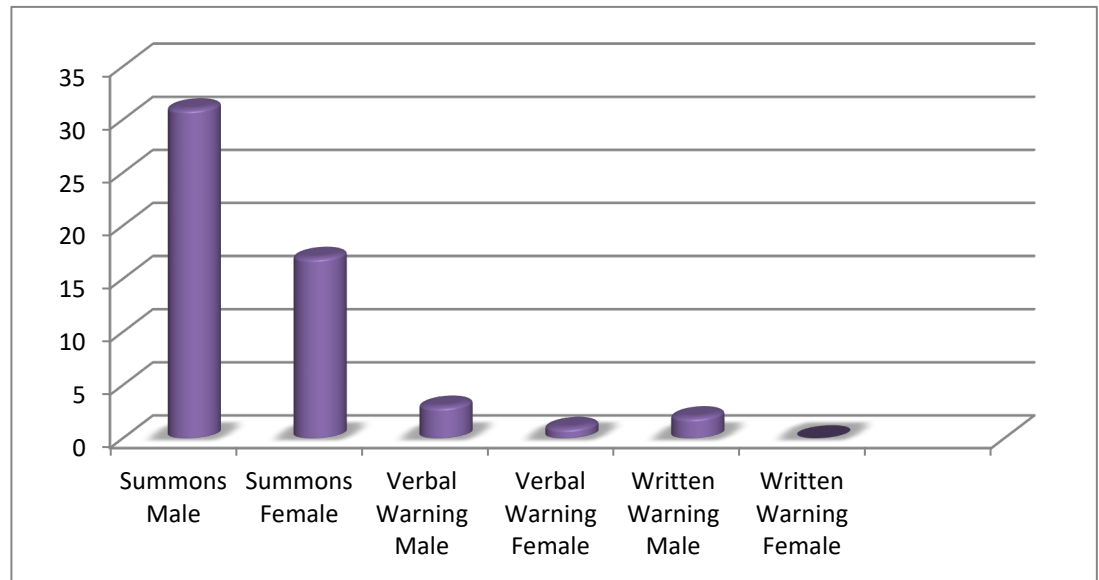

## June 2024 - Traffic Stats (54 Traffic Stops)

Males  
Females

36  
18  
54

Male Traffic  
African American  
Caucasion  
Latino  
Other/Undetermined

36  
15  
16  
5  
0

**Females Traffic**

- African American**
- Caucasion**
- Latino**
- Other/Undetermined**

18  
12  
4  
2  
0

**Totals**

- Summons Male**
- Summons Female**
- Verbal Warning Male**
- Verbal Warning Female**
- Written Warning Male**
- Written Warning Female**

54  
31  
17  
3  
1  
2  
0

**Disposition by Race**