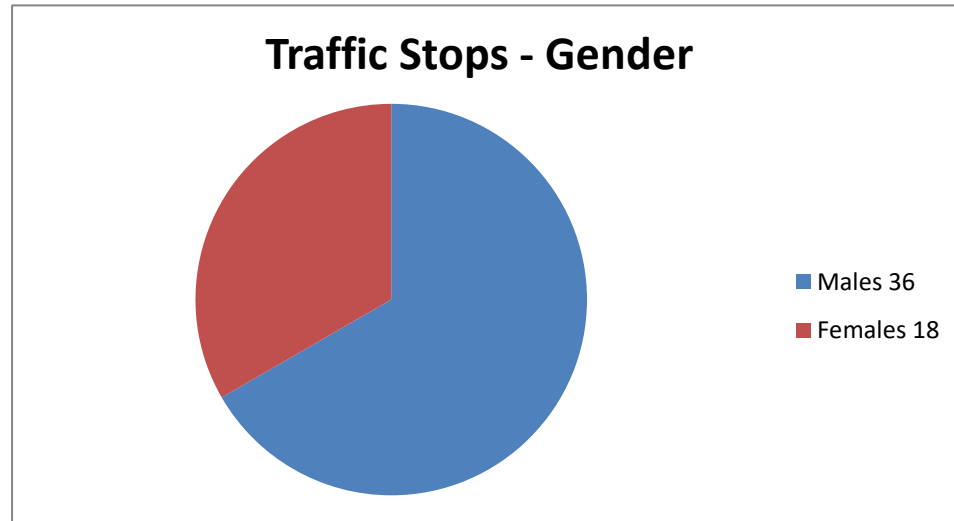

## June 2024 - Traffic Stats (54 Traffic Stops)

Males  
Females

36  
18  
54

Male Traffic  
African American  
Caucasion  
Latino  
Other/Undetermined

36  
15  
16  
5  
0

**Females Traffic**

- African American**
- Caucasion**
- Latino**
- Other/Undetermined**

18  
12  
4  
2  
0

**Totals**

- Summons Male**
- Summons Female**
- Verbal Warning Male**
- Verbal Warning Female**
- Written Warning Male**
- Written Warning Female**

54  
31  
17  
3  
1  
2  
0

**Disposition by Race**