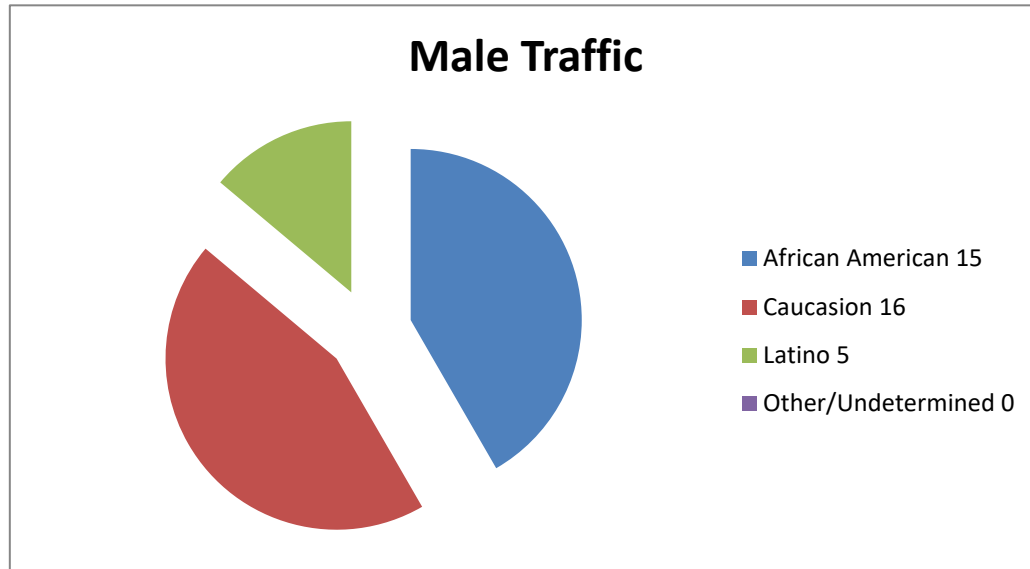

## June 2024 - Traffic Stats (54 Traffic Stops)

Males  
Females

36  
18  
54

Male Traffic  
African American  
Caucasion  
Latino  
Other/Undetermined

36  
15  
16  
5  
0

**Females Traffic**

- African American**
- Caucasion**
- Latino**
- Other/Undetermined**

18  
12  
4  
2  
0

**Totals**

- Summons Male**
- Summons Female**
- Verbal Warning Male**
- Verbal Warning Female**
- Written Warning Male**
- Written Warning Female**

54  
31  
17  
3  
1  
2  
0

**Disposition by Race**