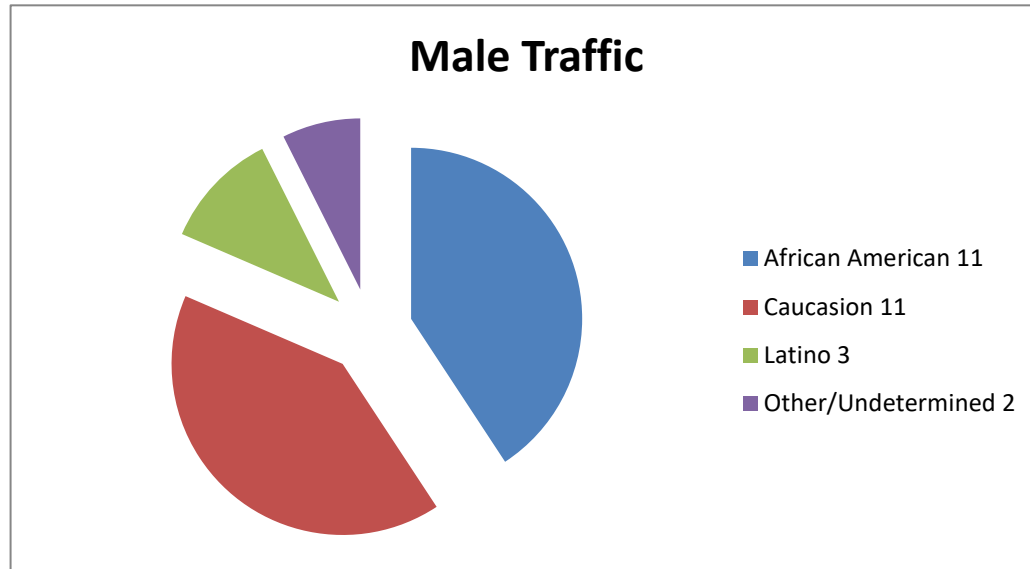

CHESWOLD POLICE DEPARTMENT

May 2024 - Traffic Stats (49 Traffic Stops)

Males
Females
Non-Binary

27
22
0
49

Male Traffic
African American
Caucasion
Latino
Other/Undetermined

27
11
11
3
2

Females Traffic

African American

Caucasion

Latino

Other/Undetermined

22

12

9

1

0