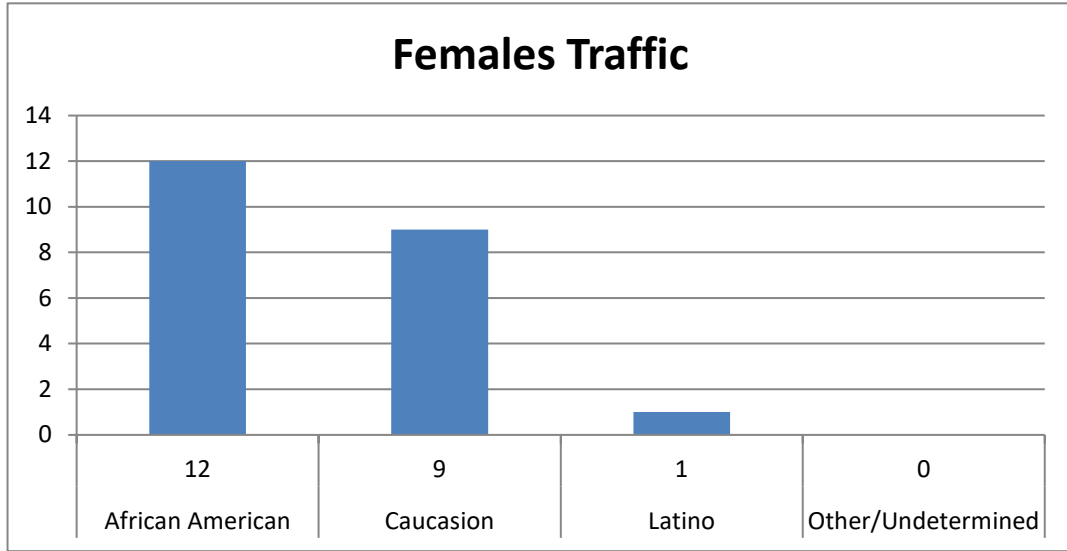

CHESWOLD POLICE DEPARTMENT

May 2024 - Traffic Stats (49 Traffic Stops)

Males
Females
Non-Binary

27
22
0
49

Male Traffic
African American
Caucasion
Latino
Other/Undetermined

27
11
11
3
2

Females Traffic

African American

Caucasion

Latino

Other/Undetermined

22

12

9

1

0

Totals

Summons Male

Summons Female

Summons Non-Binary

Verbal Warning Male

Verbal Warning Female

Written Warning Male

Written Warning Female