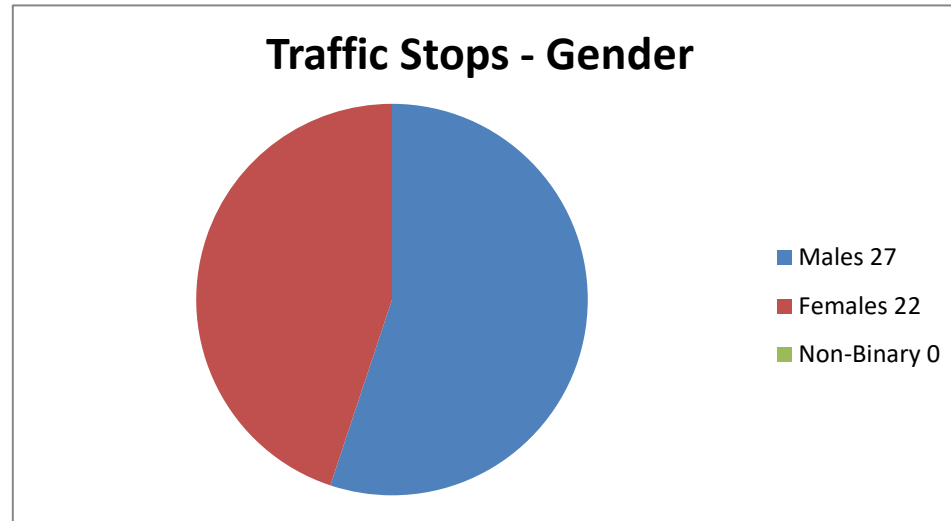

CHESWOLD POLICE DEPARTMENT

May 2024 - Traffic Stats (49 Traffic Stops)

Males
Females
Non-Binary

27
22
0
49

Male Traffic
African American
Caucasion
Latino
Other/Undetermined

27
11
11
3
2

Females Traffic

African American