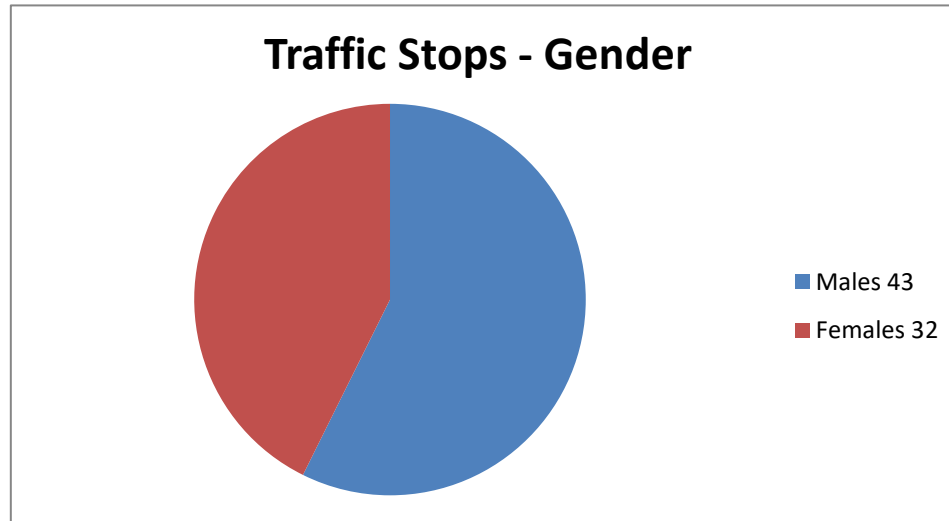

## October 2024 - Traffic Stats (75 Traffic Stops)

Males  
Females

43  
32  
75

Male Traffic

African American  
Caucasion  
Latino  
Other/Undetermined

43  
17  
21  
4  
1

**Females Traffic**

- African American**
- Caucasion**
- Latino**
- Other/Undetermined**