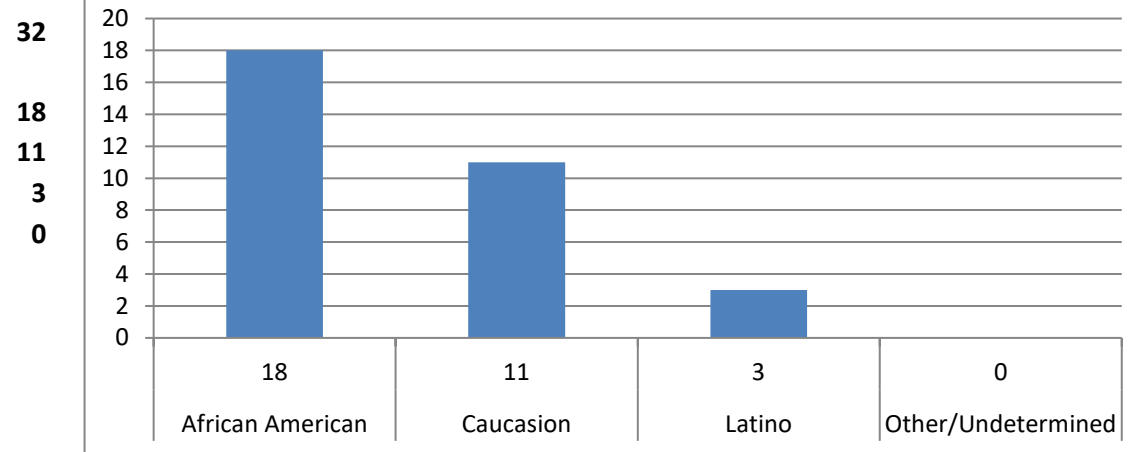

## October 2024 - Traffic Stats (75 Traffic Stops)

Males  
Females

43  
32  
75

Male Traffic

African American  
Caucasion  
Latino  
Other/Undetermined

43  
17  
21  
4  
1

**Females Traffic**

- African American**
- Caucasion**
- Latino**
- Other/Undetermined**

**Totals**

- Summons Male**
- Summons Female**
- Verbal Warning Male**
- Verbal Warning Female**
- Written Warning Male**
- Written Warning Female**

**Disposition by Race**

75

<b>Summons's- African American</b>	<b>33</b>
<b>Summon's - Caucasian</b>	<b>28</b>
<b>Summons's - Latino</b>	<b>7</b>
<b>Summons - Other</b>	<b>1</b>
<b>Verbal Warnings - African American</b>	<b>2</b>
<b>Verbal Warnings - Caucasian</b>	<b>4</b>
<b>Written Warning - African American</b>	<b>0</b>
<b>Written Warning - Caucasian</b>	<b>0</b>
<b>Written Warning - Latino</b>	<b>0</b>