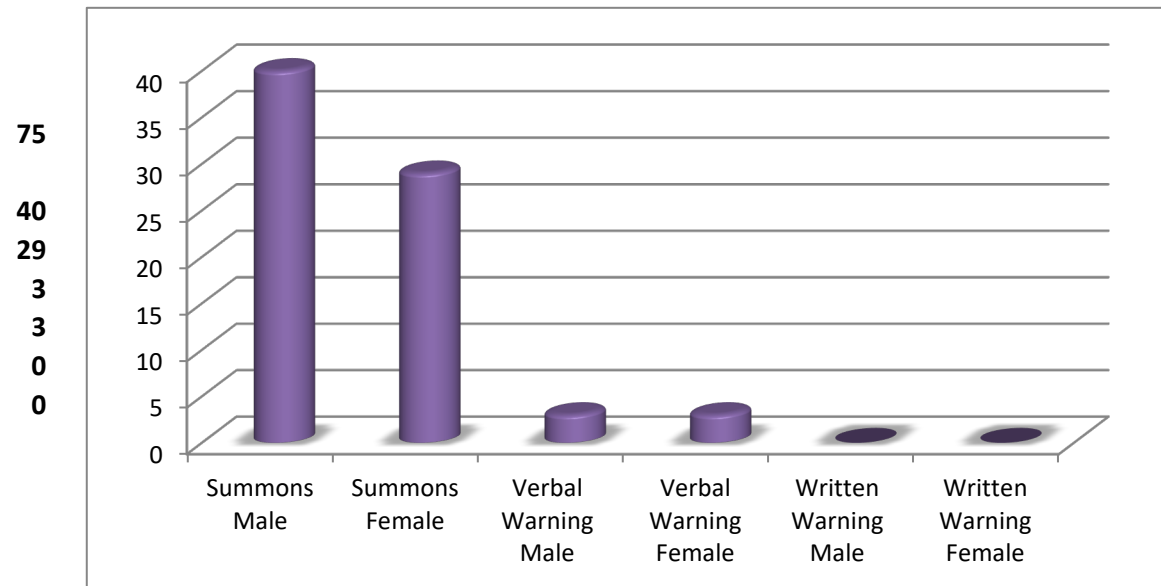

## October 2024 - Traffic Stats (75 Traffic Stops)

Males  
Females

43  
32  
75

Male Traffic

African American  
Caucasion  
Latino  
Other/Undetermined

43  
17  
21  
4  
1

**Females Traffic**

- African American**
- Caucasion**
- Latino**
- Other/Undetermined**

**Totals**

- Summons Male**
- Summons Female**
- Verbal Warning Male**
- Verbal Warning Female**
- Written Warning Male**
- Written Warning Female**

**Disposition by Race**

75

<b>Summons's- African American</b>	<b>33</b>
<b>Summon's - Caucasian</b>	<b>28</b>
<b>Summons's - Latino</b>	<b>7</b>
<b>Summons - Other</b>	<b>1</b>
<b>Verbal Warnings - African American</b>	<b>2</b>
<b>Verbal Warnings - Caucasian</b>	<b>4</b>
<b>Written Warning - African American</b>	<b>0</b>
<b>Written Warning - Caucasian</b>	<b>0</b>
<b>Written Warning - Latino</b>	<b>0</b>