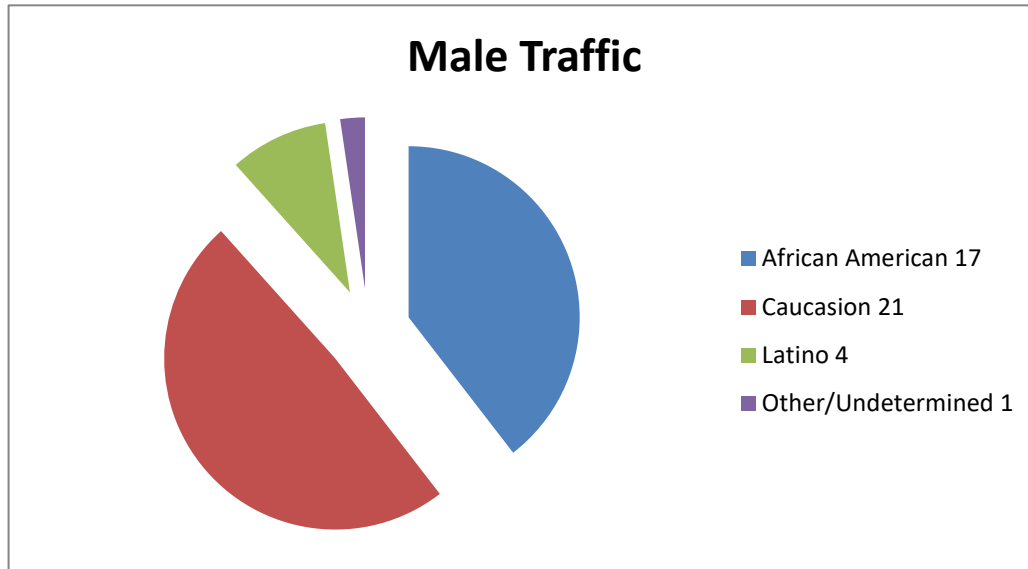

## October 2024 - Traffic Stats (75 Traffic Stops)

Males  
Females

43  
32  
75

Male Traffic

African American  
Caucasion  
Latino  
Other/Undetermined

43  
17  
21  
4  
1

**Females Traffic**

- African American**
- Caucasion**
- Latino**
- Other/Undetermined**