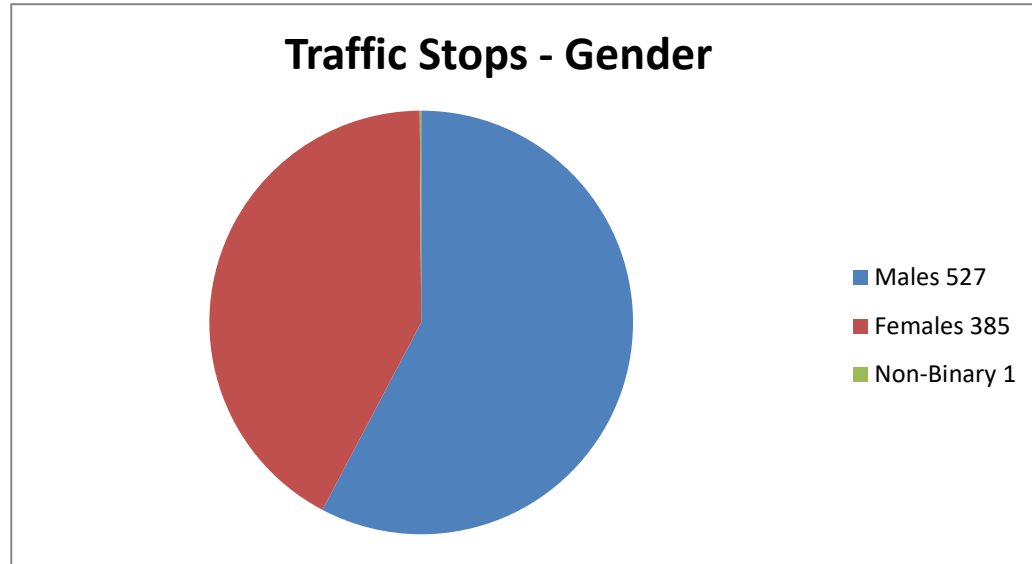

## January - December 2024 - 913 Traffic Stats ( Traffic Stops)

Males	527
Females	385
Non-Binary	1
	913

Male Traffic	527
African American	254
Caucasian	199
Latino	58
Other/Undetermined	16

**Females Traffic**