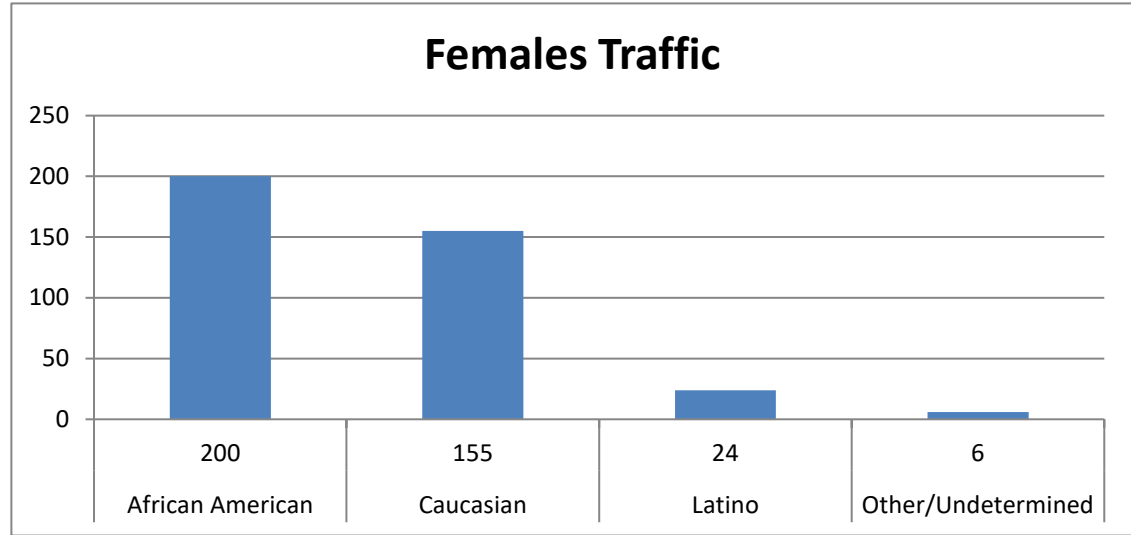

## January - December 2024 - 913 Traffic Stats ( Traffic Stops)

Males	527
Females	385
Non-Binary	1
	913

Male Traffic	527
African American	254
Caucasian	199
Latino	58
Other/Undetermined	16

**Females Traffic**

**African American**

**Caucasian**

**Latino**

**Other/Undetermined**

**385**

**200**

**155**

**24**

**6**

**Totals**

**Summons Male**

**Summons Female**

**Summons Non-Binary**

**Verbal Warning Male**

**Verbal Warning Female**

**Written Warning Male**