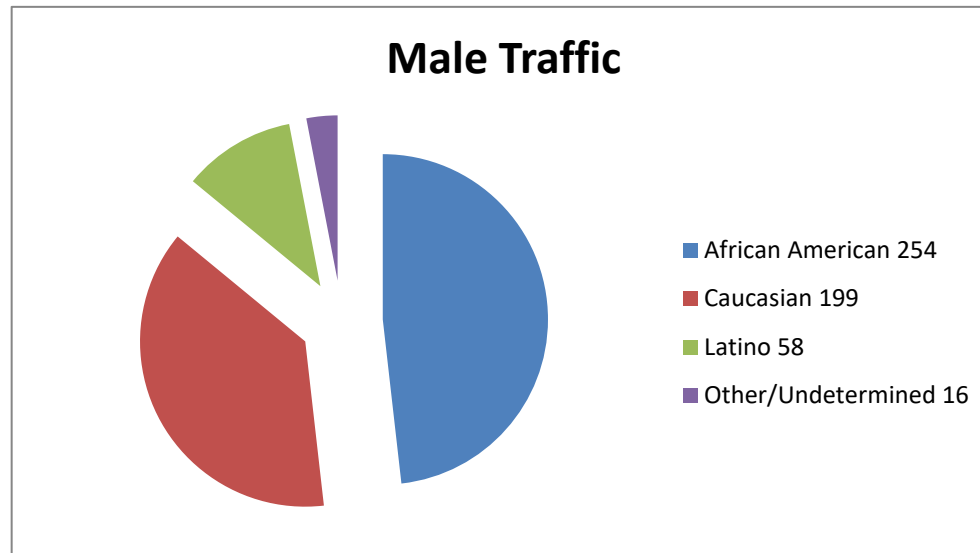

## January - December 2024 - 913 Traffic Stats ( Traffic Stops)

Males	527
Females	385
Non-Binary	1
	913

Male Traffic	527
African American	254
Caucasian	199
Latino	58
Other/Undetermined	16

**Females Traffic**

**African American**

**Caucasian**

**Latino**

**Other/Undetermined**

**385**

**200**

**155**

**24**