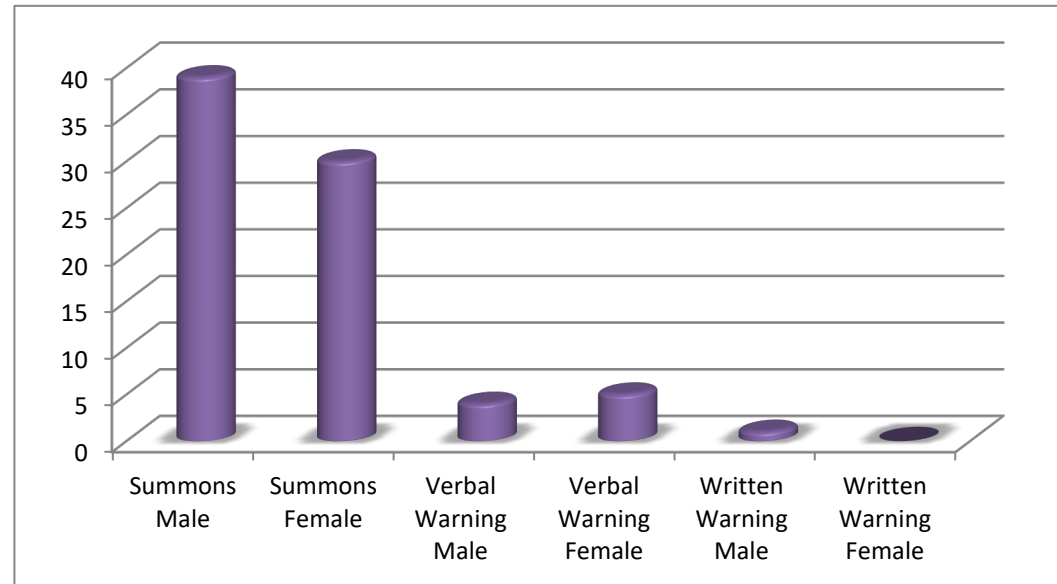

CHESWOLD POLICE DEPARTMENT

February 2024- Traffic Stats (79 Traffic Stops)

Males
Females

44
35
79

Male Traffic
African American
Caucasion
Latino
Other/Undetermined

44
12
25
4
3

Females Traffic

- African American**
- Caucasion**
- Latino**
- Other/Undetermined**

- 35**
- 21**
- 11**
- 2**
- 1**

Totals

- Summons Male**
- Summons Female**
- Verbal Warning Male**
- Verbal Warning Female**
- Written Warning Male**
- Written Warning Female**

- 79**
- 39**
- 30**
- 4**
- 5**
- 1**
- 0**

Disposition by Race 79

Summons's- African American	27
Summon's - Caucasian	34
Summons's -Latino	6
Summons's Other	2
Verbal Warnings - African American	6
Verbal Warnings - Caucasian	1
Verbal Warnings - Other	2
Written Warning - African American	1
Written Warning - Caucasian	0