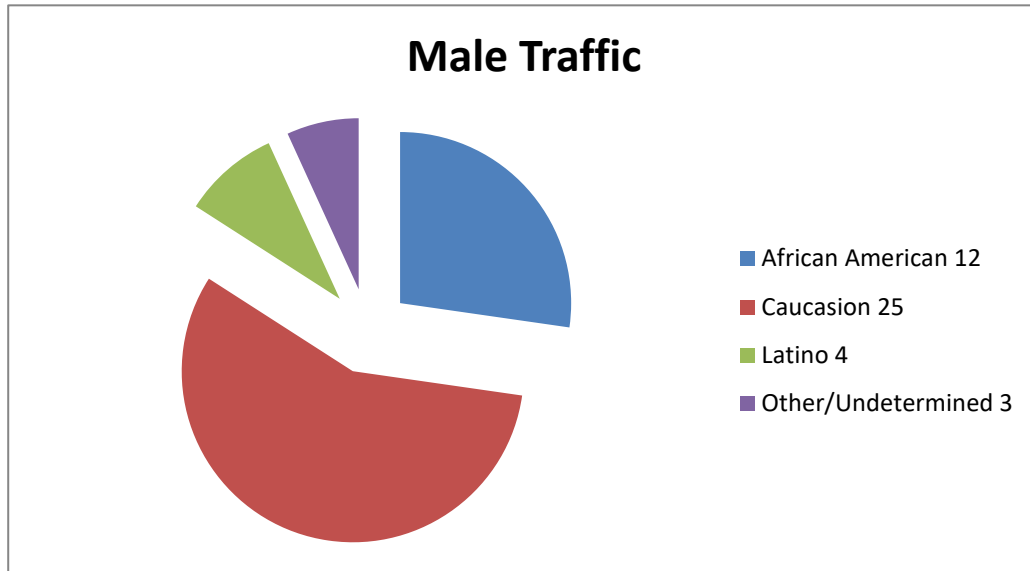

CHESWOLD POLICE DEPARTMENT

February 2024- Traffic Stats (79 Traffic Stops)

Males
Females

44
35
79

Male Traffic
African American
Caucasion
Latino
Other/Undetermined

44
12
25
4
3

Females Traffic

- African American**
- Caucasion**
- Latino**
- Other/Undetermined**

- 35**
- 21**
- 11**
- 2**
- 1**

Totals

- Summons Male**
- Summons Female**
- Verbal Warning Male**
- Verbal Warning Female**
- Written Warning Male**
- Written Warning Female**

- 79**
- 39**
- 30**
- 4**
- 5**
- 1**
- 0**

Disposition by Race 79

Summons's- African American	27
Summon's - Caucasian	34
Summons's -Latino	6
Summons's Other	2
Verbal Warnings - African American	6
Verbal Warnings - Caucasian	1
Verbal Warnings - Other	2
Written Warning - African American	1
Written Warning - Caucasian	0