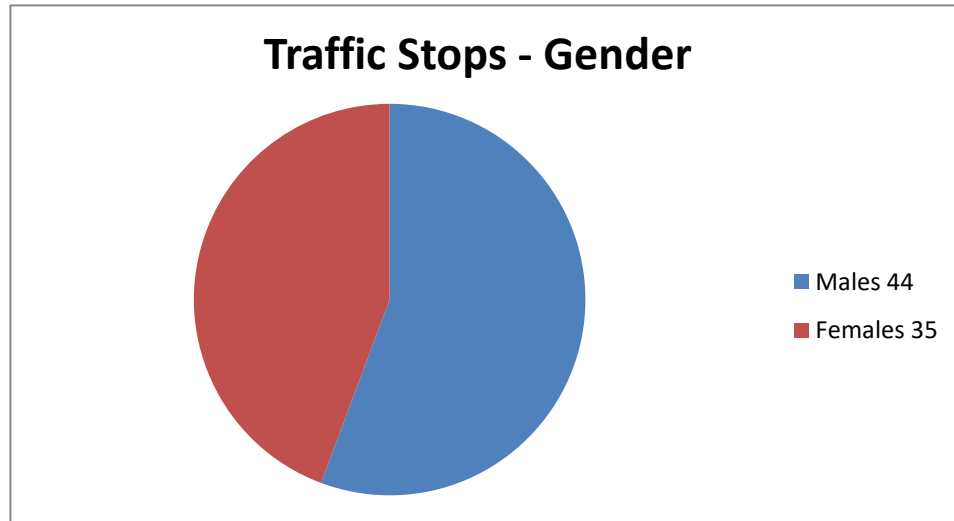

CHESWOLD POLICE DEPARTMENT

February 2024- Traffic Stats (79 Traffic Stops)

Males
Females

44
35
79

Male Traffic
African American
Caucasion
Latino
Other/Undetermined

44
12
25
4
3

Females Traffic

- African American**
- Caucasion**
- Latino**
- Other/Undetermined**

- 35**
- 21**
- 11**
- 2**
- 1**

Totals

- Summons Male**
- Summons Female**
- Verbal Warning Male**
- Verbal Warning Female**
- Written Warning Male**
- Written Warning Female**

- 79**
- 39**
- 30**
- 4**
- 5**
- 1**
- 0**