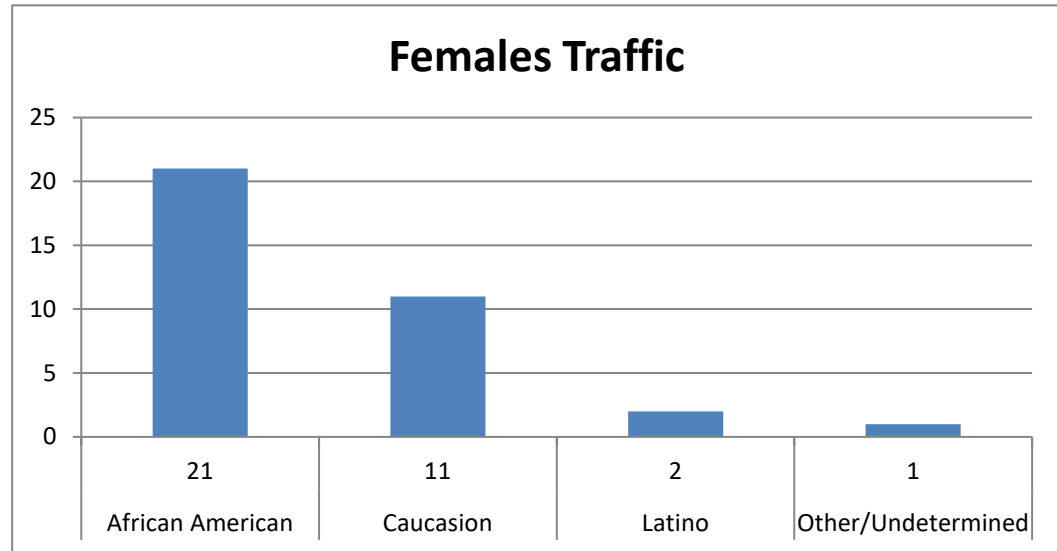

CHESWOLD POLICE DEPARTMENT

February 2024- Traffic Stats (79 Traffic Stops)

Males
Females

44
35
79

Male Traffic
African American
Caucasion
Latino
Other/Undetermined

44
12
25
4
3

Females Traffic

- African American**
- Caucasion**
- Latino**
- Other/Undetermined**

- 35**
- 21**
- 11**
- 2**
- 1**

Totals

- Summons Male**
- Summons Female**
- Verbal Warning Male**
- Verbal Warning Female**
- Written Warning Male**
- Written Warning Female**

- 79**
- 39**
- 30**
- 4**
- 5**
- 1**
- 0**

Disposition by Race 79

Summons's- African American	27
Summon's - Caucasian	34
Summons's -Latino	6
Summons's Other	2
Verbal Warnings - African American	6
Verbal Warnings - Caucasian	1
Verbal Warnings - Other	2
Written Warning - African American	1
Written Warning - Caucasian	0