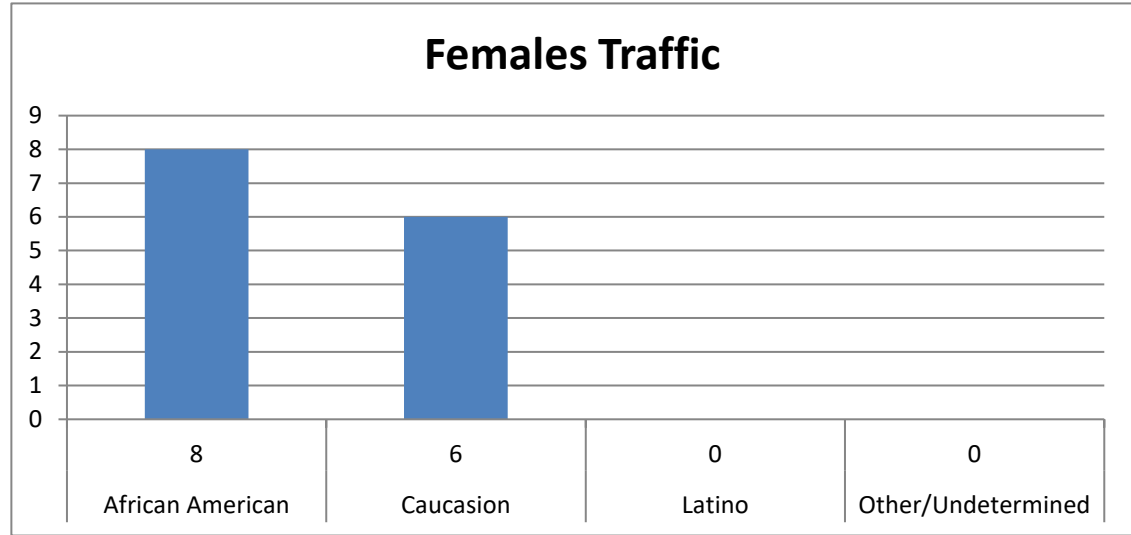

CHESWOLD POLICE DEPARTMENT

January 2025 - Traffic Stats (40 Traffic Stops)

Males
Females

26
14
40

Male Traffic
African American
Caucasion
Latino
Other/Undetermined

26
13
13
0
0

Females Traffic

African American

Caucasion

Latino

Other/Undetermined

14

8

6

0

0

<u>Disposition by Race</u>	40
Summons's- African American	18
Summon's - Caucasion	16
Summons's - Latino	0
Summons's Other	0
Verbal Warnings - African American	2
Verbal Warnings - Caucasion	3
Verbal Warning - Latino	0
Written Warning - African-American	1
Written Warning - Latino	0