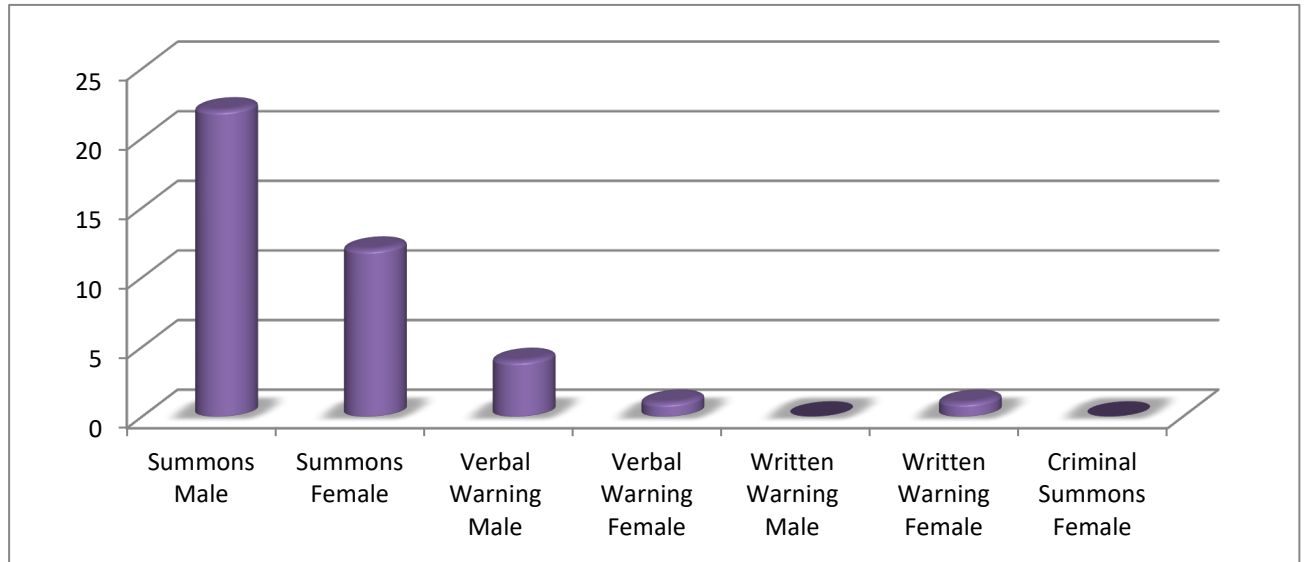

Totals

Summons Male

Summons Female

Verbal Warning Male

Verbal Warning Female

Written Warning Male

Written Warning Female

Criminal Summons Female

40

22

12

4

1

0

1

0

<u>Disposition by Race</u>	40
Summons's- African American	18
Summon's - Caucasion	16
Summons's - Latino	0
Summons's Other	0
Verbal Warnings - African American	2
Verbal Warnings - Caucasion	3
Verbal Warning - Latino	0
Written Warning - African-American	1
Written Warning - Latino	0