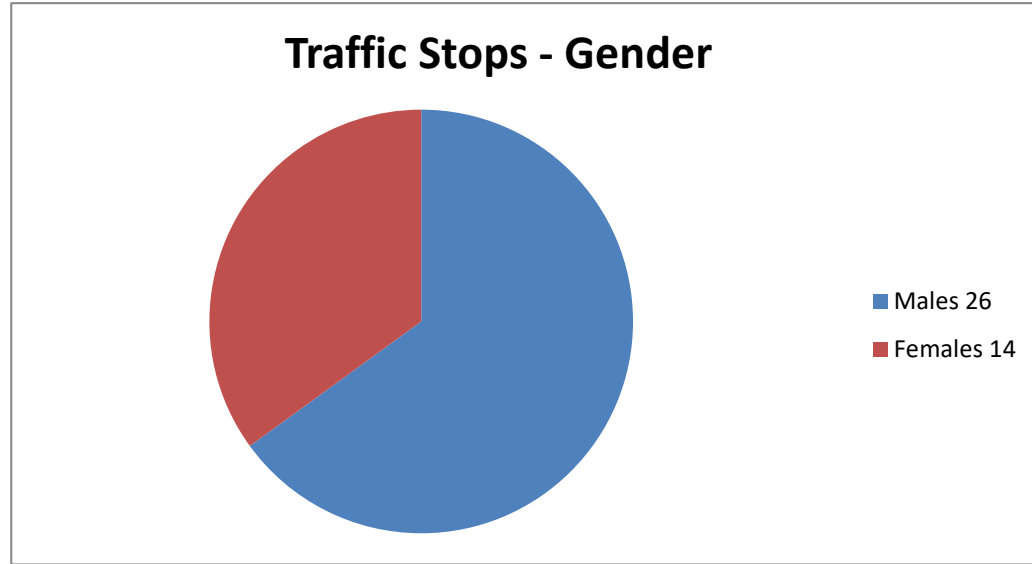

CHESWOLD POLICE DEPARTMENT

January 2025 - Traffic Stats (40 Traffic Stops)

Males
Females

26
14
40

Male Traffic
African American
Caucasion
Latino
Other/Undetermined

26
13
13
0
0

Females Traffic

African American

<u>Disposition by Race</u>	40
Summons's- African American	18
Summon's - Caucasion	16
Summons's - Latino	0
Summons's Other	0
Verbal Warnings - African American	2
Verbal Warnings - Caucasion	3
Verbal Warning - Latino	0
Written Warning - African-American	1
Written Warning - Latino	0