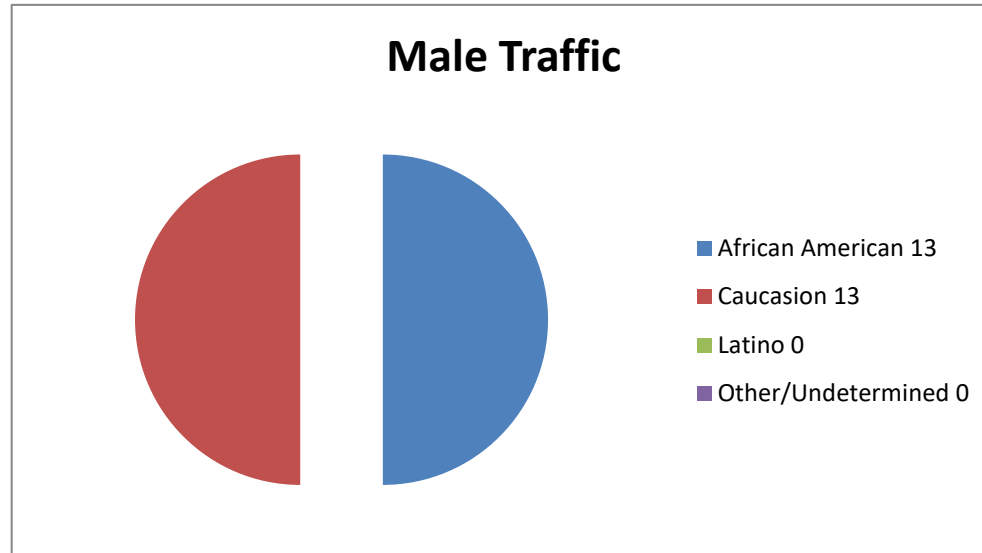

CHESWOLD POLICE DEPARTMENT

January 2025 - Traffic Stats (40 Traffic Stops)

Males
Females

26
14
40

Male Traffic
African American
Caucasion
Latino
Other/Undetermined

26
13
13
0
0

Females Traffic

African American