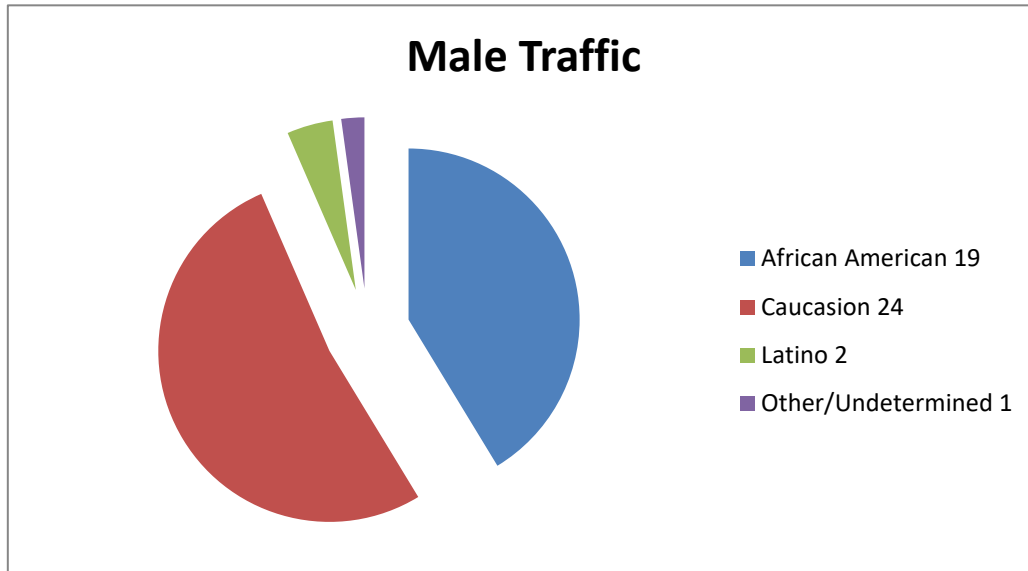

CHESWOLD POLICE DEPARTMENT

June 2025 - Traffic Stats (75 Traffic Stops)

Males
Females

46
29
75

Male Traffic
African American
Caucasion
Latino
Other/Undetermined

46
19
24
2
1

Females Traffic

- African American**
- Caucasion**
- Latino**
- Other/Undetermined**

29
15
11
3
0

Totals

- Summons Male**
- Summons Female**
- Verbal Warning Male**
- Verbal Warning Female**
- Written Warning Male**
- Written Warning Female**

75
41
22
5
7
0
0

Disposition by Race

75

Summons's- African American	29
Summon's - Caucasian	31
Summons's - Latino	2
Summons - Other	1
Verbal Warnings - African American	5
Verbal Warnings - Caucasian	4
Verbal Warning - Latino	3
Written Warning - Caucasian	0
Written Warning - Latino	0

Vertical line on the left side of the page.