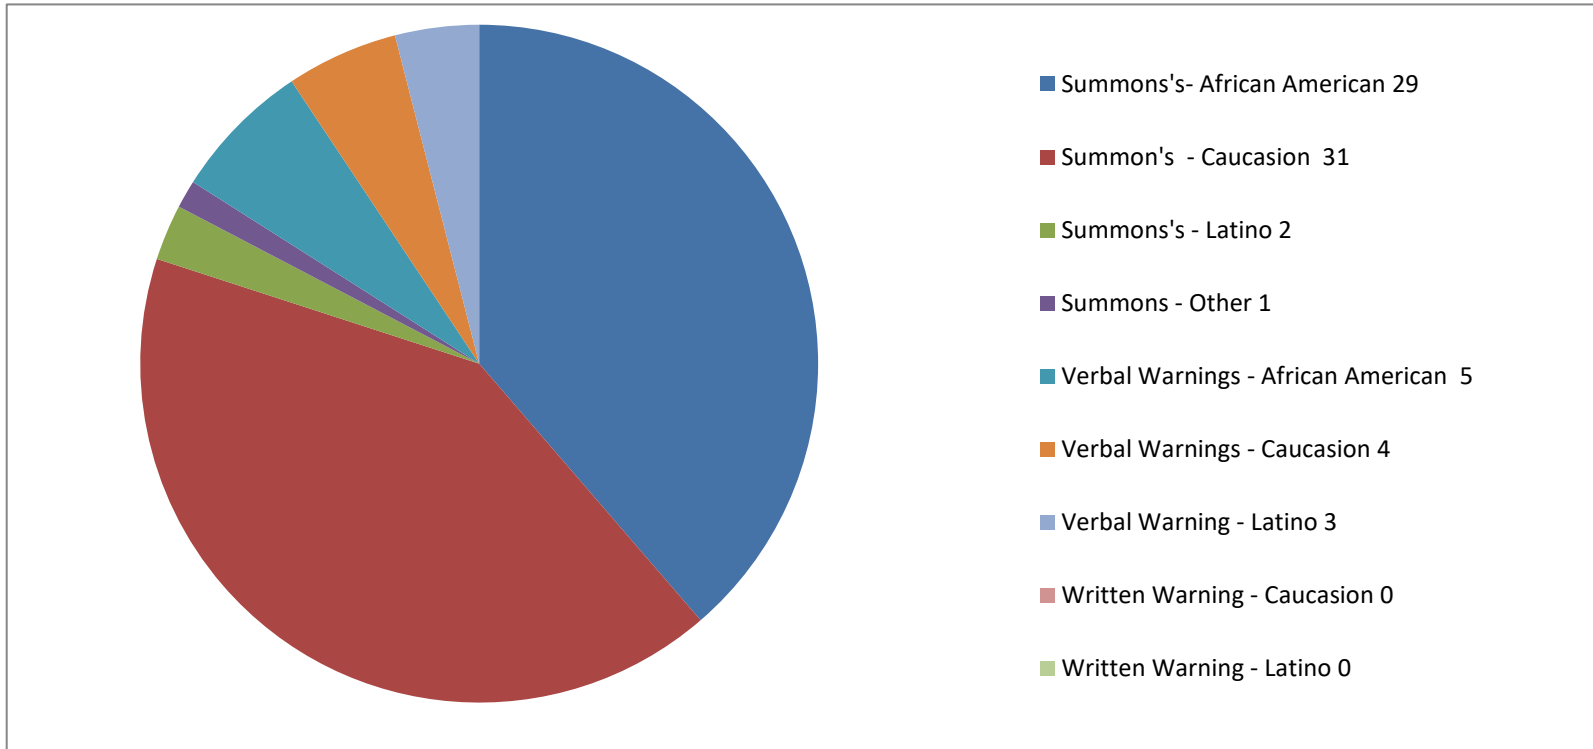

CHESWOLD POLICE DEPARTMENT

June 2025 - Traffic Stats (75 Traffic Stops)

Males
Females

46
29
75

Male Traffic
African American
Caucasion
Latino
Other/Undetermined

46
19
24
2
1

Females Traffic

- African American**
- Caucasion**
- Latino**
- Other/Undetermined**

29
15
11
3
0

Totals

- Summons Male**
- Summons Female**
- Verbal Warning Male**
- Verbal Warning Female**
- Written Warning Male**
- Written Warning Female**

75
41
22
5
7
0
0

Disposition by Race

75

Summons's- African American	29
Summon's - Caucasian	31
Summons's - Latino	2
Summons - Other	1
Verbal Warnings - African American	5
Verbal Warnings - Caucasian	4
Verbal Warning - Latino	3
Written Warning - Caucasian	0
Written Warning - Latino	0

Vertical line on the left side of the page.