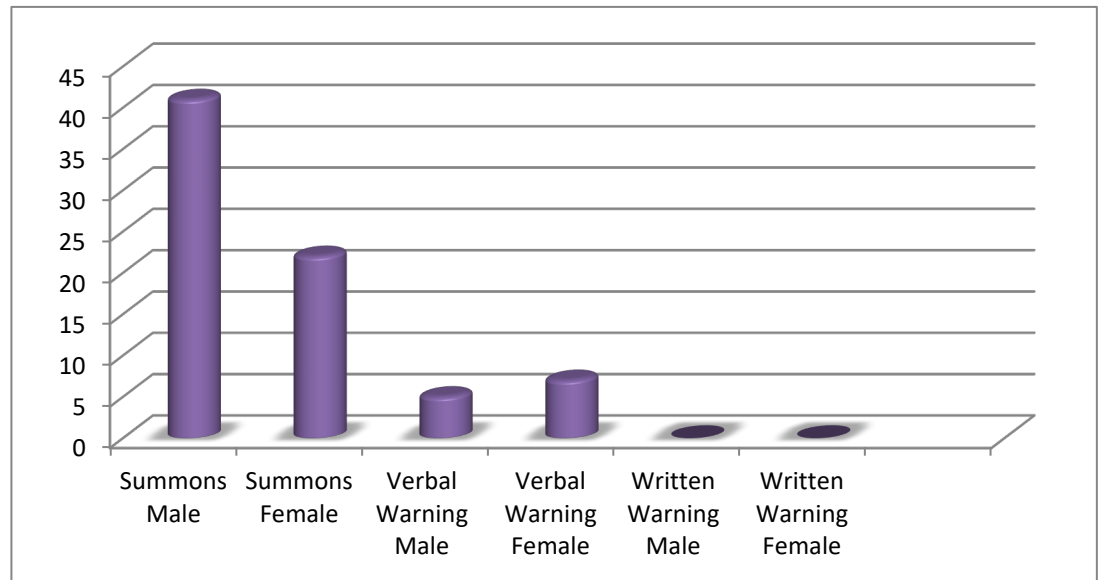

CHESWOLD POLICE DEPARTMENT

June 2025 - Traffic Stats (75 Traffic Stops)

Males
Females

46
29
75

Male Traffic
African American
Caucasion
Latino
Other/Undetermined

46
19
24
2
1

Females Traffic

- African American**
- Caucasion**
- Latino**
- Other/Undetermined**

29
15
11
3
0

Totals

- Summons Male**
- Summons Female**
- Verbal Warning Male**
- Verbal Warning Female**
- Written Warning Male**
- Written Warning Female**

75
41
22
5
7
0
0

Disposition by Race

75

Summons's- African American	29
Summon's - Caucasian	31
Summons's - Latino	2
Summons - Other	1
Verbal Warnings - African American	5
Verbal Warnings - Caucasian	4
Verbal Warning - Latino	3
Written Warning - Caucasian	0
Written Warning - Latino	0

Vertical line on the left side of the page.