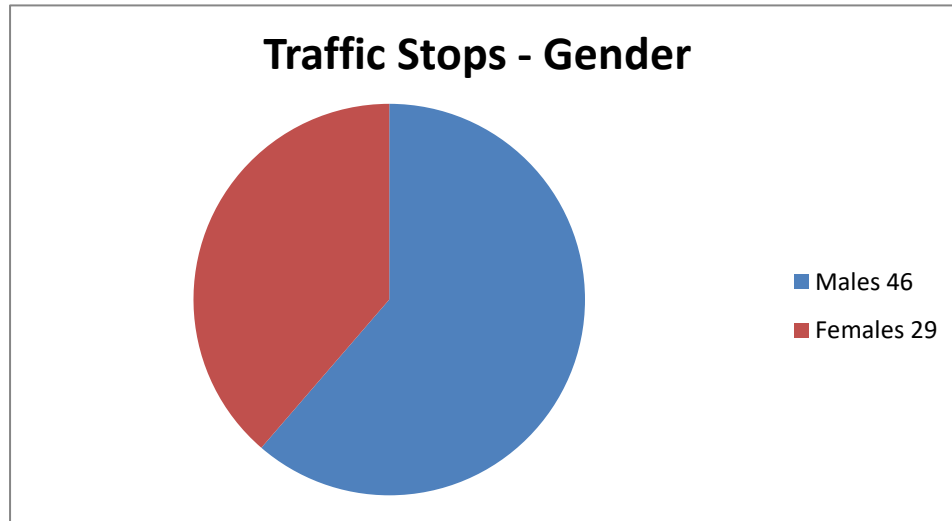

CHESWOLD POLICE DEPARTMENT

June 2025 - Traffic Stats (75 Traffic Stops)

Males
Females

46
29
75

Male Traffic
African American
Caucasion
Latino
Other/Undetermined

46
19
24
2
1

Females Traffic

- African American**
- Caucasion**
- Latino**
- Other/Undetermined**

29
15
11
3
0

Totals

- Summons Male**
- Summons Female**
- Verbal Warning Male**
- Verbal Warning Female**
- Written Warning Male**
- Written Warning Female**

75
41
22
5
7
0
0

Disposition by Race

75

Summons's- African American	29
Summon's - Caucasian	31
Summons's - Latino	2
Summons - Other	1
Verbal Warnings - African American	5
Verbal Warnings - Caucasian	4
Verbal Warning - Latino	3
Written Warning - Caucasian	0
Written Warning - Latino	0

Vertical line on the left side of the page.