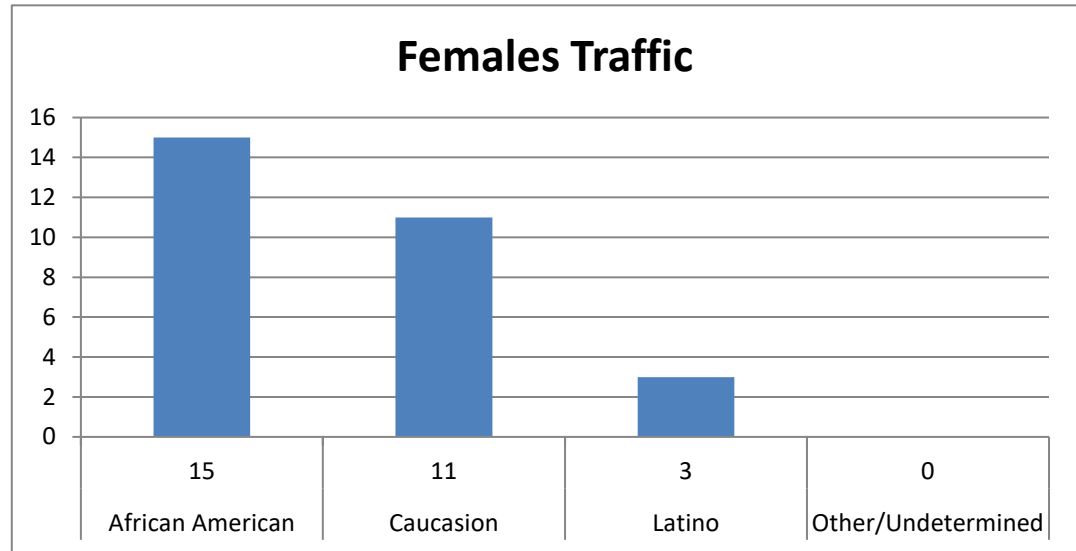

CHESWOLD POLICE DEPARTMENT

June 2025 - Traffic Stats (75 Traffic Stops)

Males
Females

46
29
75

Male Traffic
African American
Caucasion
Latino
Other/Undetermined

46
19
24
2
1

Females Traffic

- African American**
- Caucasion**
- Latino**
- Other/Undetermined**

29
15
11
3
0

Totals

- Summons Male**
- Summons Female**
- Verbal Warning Male**
- Verbal Warning Female**
- Written Warning Male**
- Written Warning Female**

75
41
22
5
7
0
0

Disposition by Race

75

Summons's- African American	29
Summon's - Caucasian	31
Summons's - Latino	2
Summons - Other	1
Verbal Warnings - African American	5
Verbal Warnings - Caucasian	4
Verbal Warning - Latino	3
Written Warning - Caucasian	0
Written Warning - Latino	0

Vertical line on the left side of the page.