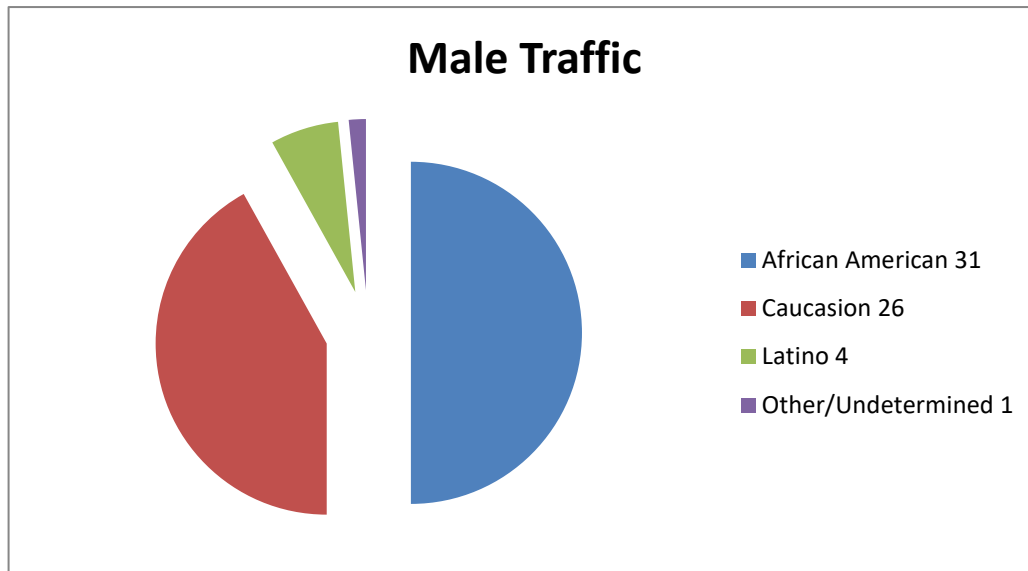

CHESWOLD POLICE DEPARTMENT

March 2025 - Traffic Stats (99 Traffic Stops)

Males
Females
Non-Binary

62
37
0
99

Male Traffic
African American
Caucasion
Latino
Other/Undetermined

62
31
26
4
1

Females Traffic

African American

Caucasian

Latino

Other/Undetermined

37

23

10

3

1