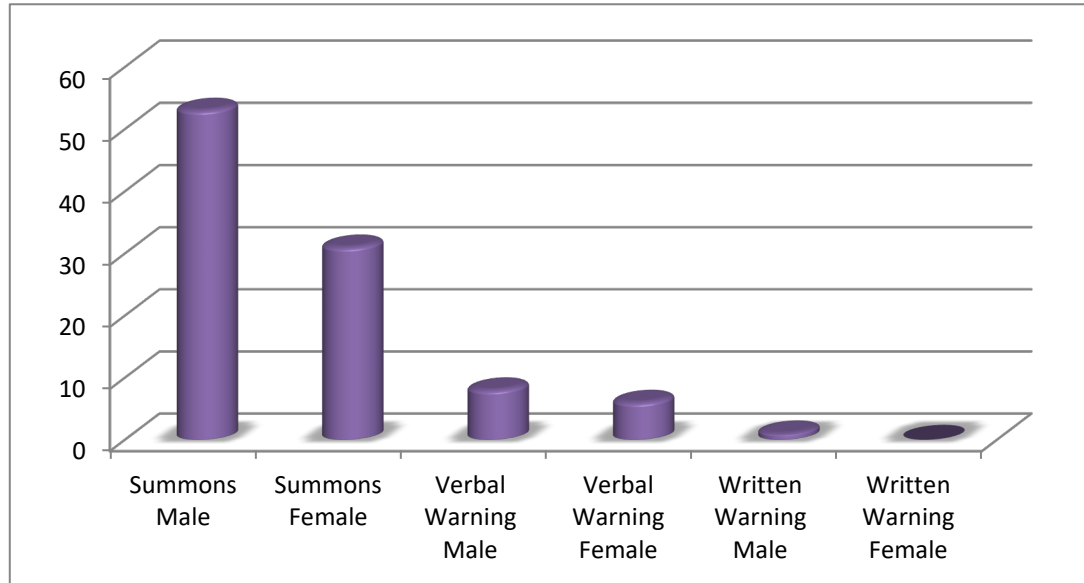

Totals

Summons Male

Summons Female

Verbal Warning Male

Verbal Warning Female

Written Warning Male

Written Warning Female

99

53

31

8

6

1

0

<u>Disposition by Race</u>	99
Summons's- African American	47
Summon's - Caucasian	28
Summons's - Hispanic	7
Summons's - Other	0
Verbal Warnings - African American	7
Verbal Warnings - Caucasian	7
Verbal Warning - Latino	1
Verbal Warning - Other	0
Written Warning - African American	1
Written Warning - Caucasian	1