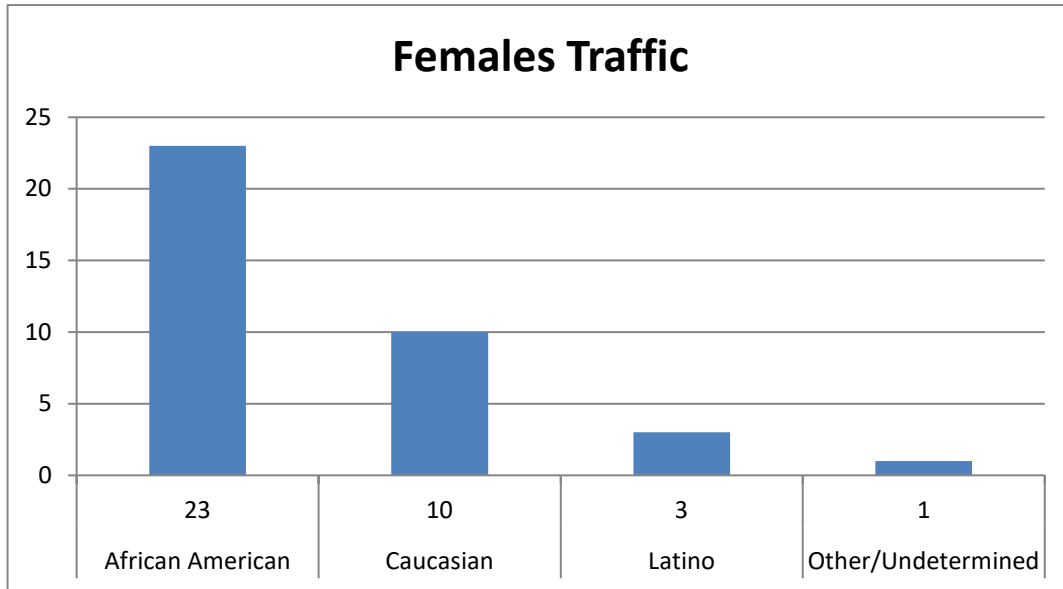

Caucasian

Latino

Other/Undetermined

37

23

10

3

1

Totals

Summons Male

Summons Female

Verbal Warning Male

Verbal Warning Female

Written Warning Male

Written Warning Female

99