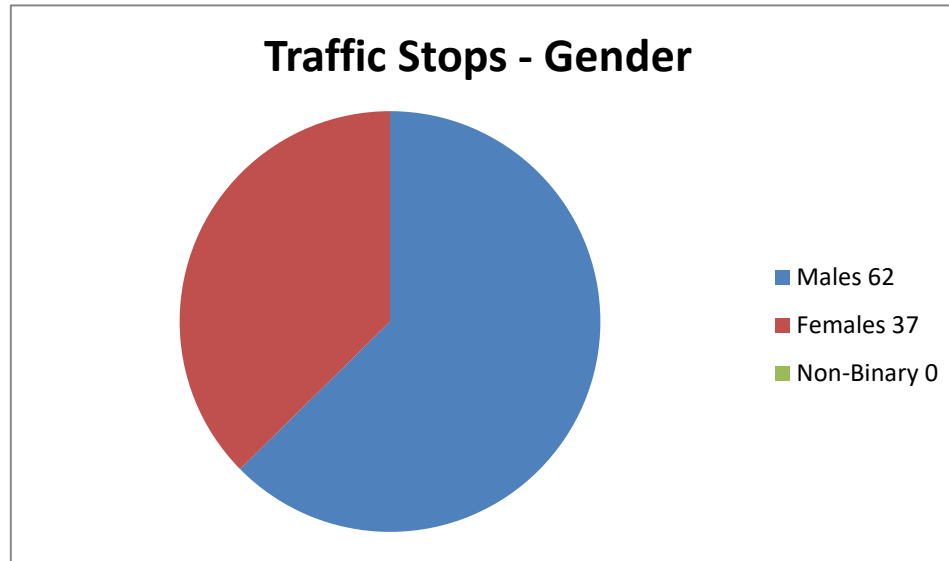

CHESWOLD POLICE DEPARTMENT

March 2025 - Traffic Stats (99 Traffic Stops)

Males
Females
Non-Binary

62
37
0
99

Male Traffic
African American
Caucasion
Latino
Other/Undetermined

62
31
26
4
1

Females Traffic

African American