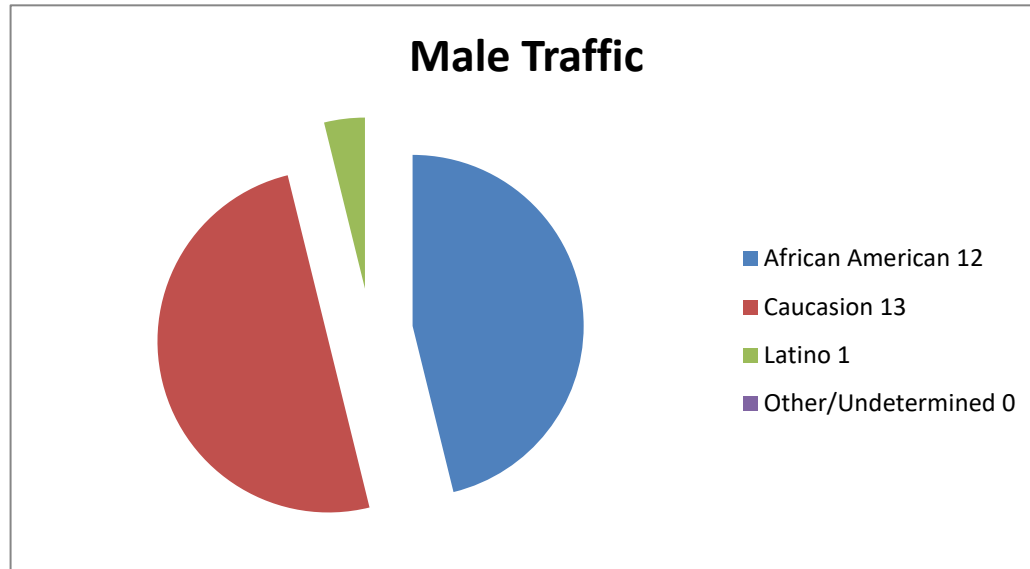

CHESWOLD POLICE DEPARTMENT

May 2025 - Traffic Stats (39 Traffic Stops)

Males
Females
Non-Binary

26
13
0
39

Male Traffic
African American
Caucasion
Latino
Other/Undetermined

26
12
13
1
0

Females Traffic

- African American**
- Caucasion**
- Latino**
- Other/Undetermined**

13
4
9
0
0

Totals

- Summons Male**
- Summons Female**
- Summons Non-Binary**
- Verbal Warning Male**
- Verbal Warning Female**
- Written Warning Male**
- Written Warning Female**

39
25
13
0
1
0
0
0

Disposition by Race 39

Summons's- African American	16
Summon's - Caucasian	22
Summons's - Hispanic	0
Summons - Other	0
Verbal Warnings - African American	0
Verbal Warnings - Caucasian	1
Written Warning - African American	0
Written Warning - Caucasian	0
Written Warning - Latino	0