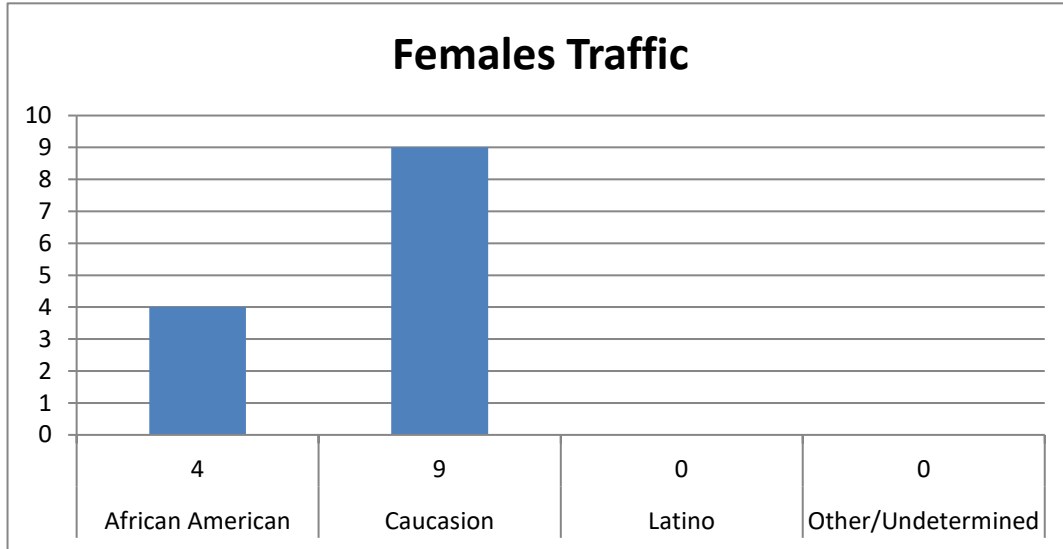

CHESWOLD POLICE DEPARTMENT

May 2025 - Traffic Stats (39 Traffic Stops)

Males
Females
Non-Binary

26
13
0
39

Male Traffic
African American
Caucasion
Latino
Other/Undetermined

26
12
13
1
0

Females Traffic

- African American**
- Caucasion**
- Latino**
- Other/Undetermined**

13
4
9
0
0

Totals

- Summons Male**
- Summons Female**
- Summons Non-Binary**
- Verbal Warning Male**
- Verbal Warning Female**
- Written Warning Male**
- Written Warning Female**

39
25
13
0
1
0
0
0

Disposition by Race 39

Summons's- African American	16
Summon's - Caucasian	22
Summons's - Hispanic	0
Summons - Other	0
Verbal Warnings - African American	0
Verbal Warnings - Caucasian	1
Written Warning - African American	0
Written Warning - Caucasian	0
Written Warning - Latino	0