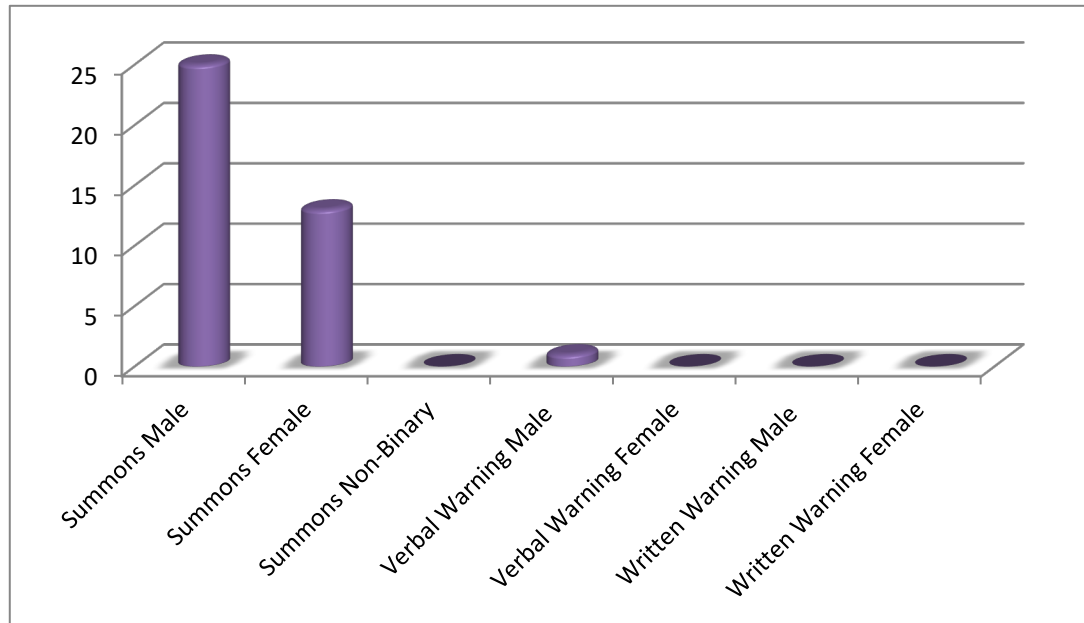

CHESWOLD POLICE DEPARTMENT

May 2025 - Traffic Stats (39 Traffic Stops)

Males
Females
Non-Binary

26
13
0
39

Male Traffic
African American
Caucasion
Latino
Other/Undetermined

26
12
13
1
0

Females Traffic

- African American**
- Caucasion**
- Latino**
- Other/Undetermined**

13
4
9
0
0

Totals

- Summons Male**
- Summons Female**
- Summons Non-Binary**
- Verbal Warning Male**
- Verbal Warning Female**
- Written Warning Male**
- Written Warning Female**

39
25
13
0
1
0
0
0

Disposition by Race 39