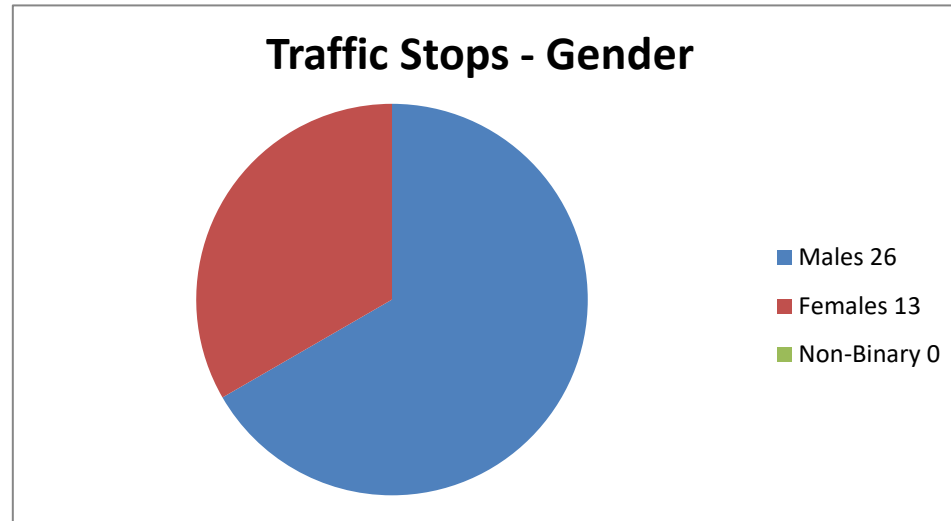

CHESWOLD POLICE DEPARTMENT

May 2025 - Traffic Stats (39 Traffic Stops)

Males
Females
Non-Binary

26
13
0
39

Male Traffic
African American
Caucasion
Latino
Other/Undetermined

26
12
13
1
0

Females Traffic

- African American**
- Caucasion**
- Latino**
- Other/Undetermined**

13
4
9
0
0

Totals

- Summons Male**
- Summons Female**
- Summons Non-Binary**
- Verbal Warning Male**
- Verbal Warning Female**
- Written Warning Male**
- Written Warning Female**

39
25
13
0
1
0
0
0

Disposition by Race 39