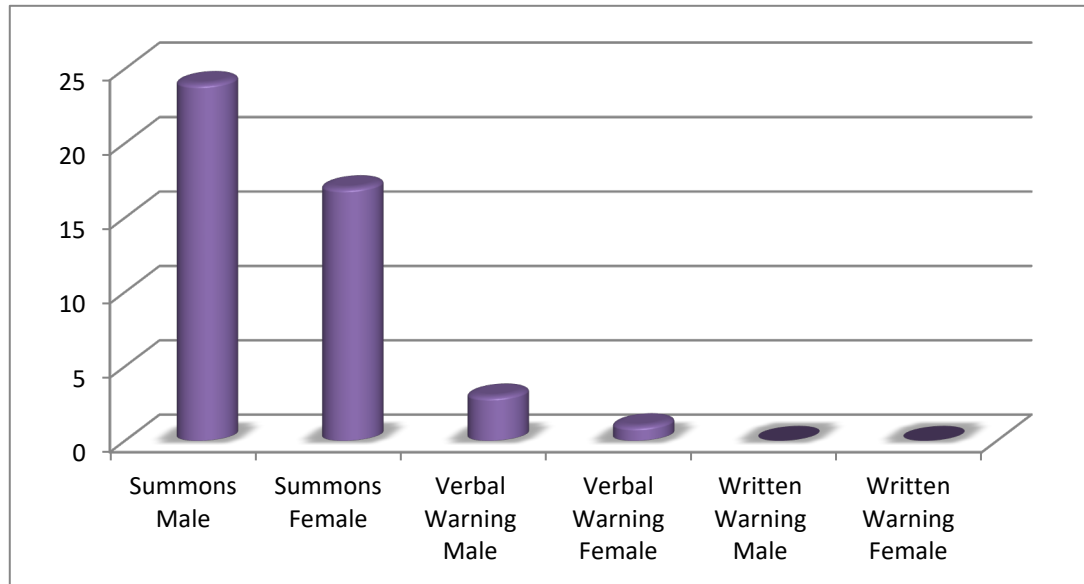

- African American**
- Caucasion**
- Hispanic**
- Other/Undetermined**

18
9
7
2
0

Totals

- Summons Male**
- Summons Female**
- Verbal Warning Male**
- Verbal Warning Female**
- Written Warning Male**
- Written Warning Female**

45
24
17
3
1
0
0

Disposition by Race 45

Summons's- African American	20
Summon's - Caucasian	13
Summons's - Latino	8
Summons - Other	0
Verbal Warnings - African American	2
Verbal Warnings - Caucasian	0
Verbal Warnings - Latio	1
Verbal Warnings - Other	1
Written Warning - African American	0
Written Warning - Caucasian	0
Written Warning - Latino	0