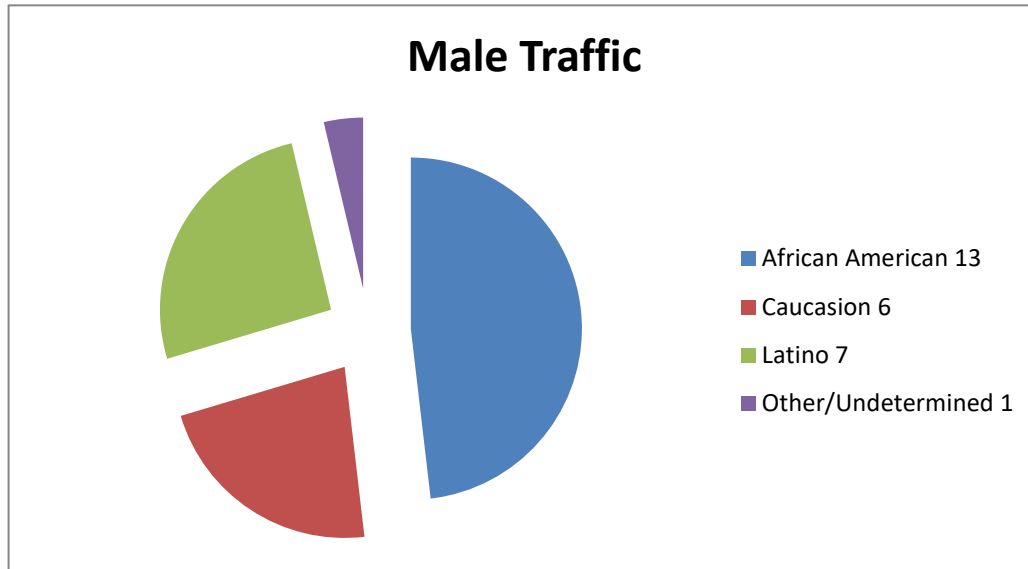

CHESWOLD POLICE DEPARTMENT

November 2024 - Traffic Stats (45 Traffic Stops)

Males
Females

27
18
45

Male Traffic

African American
Caucasion
Latino
Other/Undetermined

27
13
6
7
1

Females Traffic

- African American**
- Caucasion**
- Hispanic**
- Other/Undetermined**

18
9
7
2
0

Totals

- Summons Male**
- Summons Female**
- Verbal Warning Male**
- Verbal Warning Female**
- Written Warning Male**
- Written Warning Female**

45
24
17
3
1
0
0

Disposition by Race 45

Summons's- African American	20
Summon's - Caucasian	13
Summons's - Latino	8
Summons - Other	0
Verbal Warnings - African American	2
Verbal Warnings - Caucasian	0
Verbal Warnings - Latio	1
Verbal Warnings - Other	1
Written Warning - African American	0
Written Warning - Caucasian	0
Written Warning - Latino	0