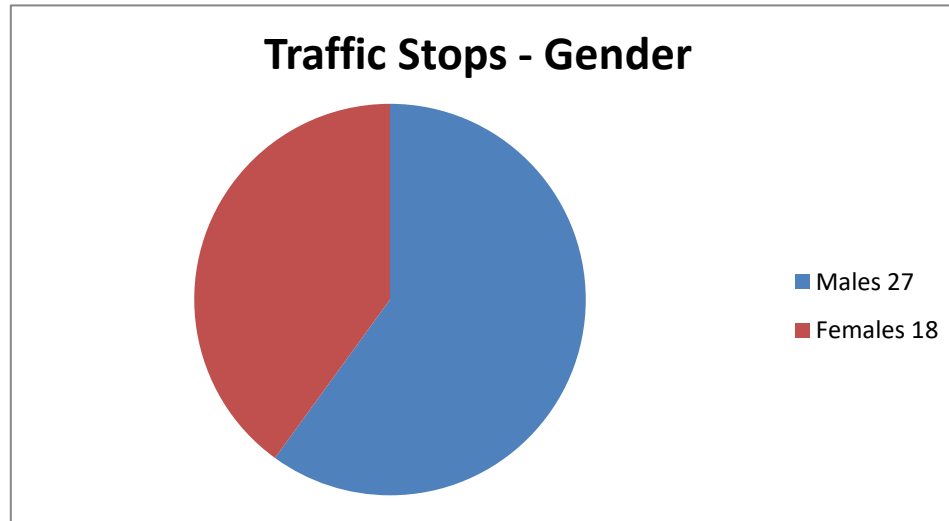

CHESWOLD POLICE DEPARTMENT

November 2024 - Traffic Stats (45 Traffic Stops)

Males
Females

27
18
45

Male Traffic

African American
Caucasion
Latino
Other/Undetermined

27
13
6
7
1

Females Traffic

- African American**
- Caucasion**
- Hispanic**
- Other/Undetermined**

18
9
7
2
0

Totals

- Summons Male**
- Summons Female**
- Verbal Warning Male**
- Verbal Warning Female**
- Written Warning Male**
- Written Warning Female**

45
24
17
3
1
0
0

Disposition by Race 45

Summons's- African American	20
Summon's - Caucasian	13
Summons's - Latino	8
Summons - Other	0
Verbal Warnings - African American	2
Verbal Warnings - Caucasian	0
Verbal Warnings - Latio	1
Verbal Warnings - Other	1
Written Warning - African American	0
Written Warning - Caucasian	0
Written Warning - Latino	0