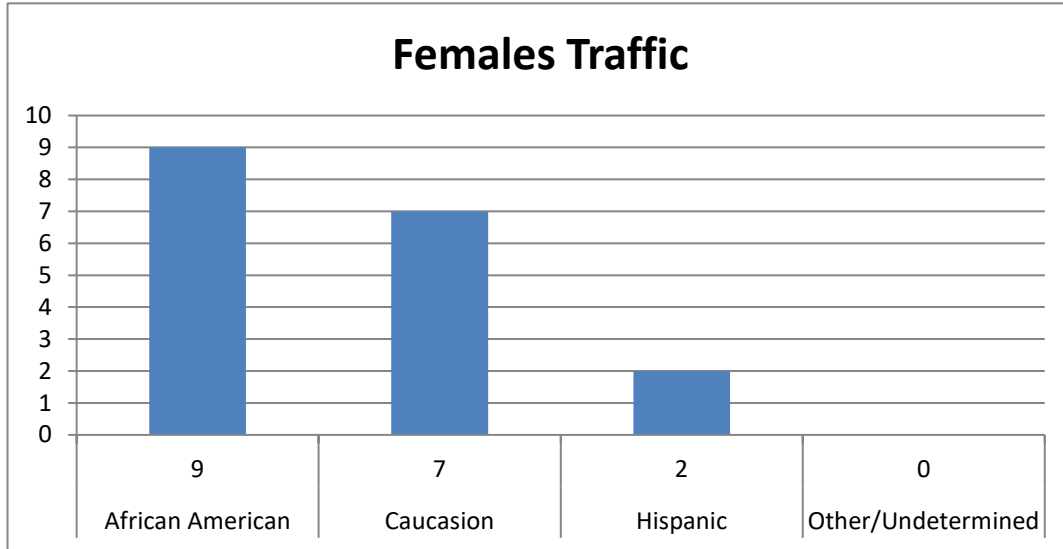

CHESWOLD POLICE DEPARTMENT

November 2024 - Traffic Stats (45 Traffic Stops)

Males
Females

27
18
45

Male Traffic

African American
Caucasion
Latino
Other/Undetermined

27
13
6
7
1

Females Traffic

- African American**
- Caucasion**
- Hispanic**
- Other/Undetermined**

18
9
7
2
0

Totals

- Summons Male**
- Summons Female**
- Verbal Warning Male**
- Verbal Warning Female**
- Written Warning Male**
- Written Warning Female**

45
24
17
3
1
0
0

Disposition by Race 45

Summons's- African American	20
Summon's - Caucasian	13
Summons's - Latino	8
Summons - Other	0
Verbal Warnings - African American	2
Verbal Warnings - Caucasian	0
Verbal Warnings - Latio	1
Verbal Warnings - Other	1
Written Warning - African American	0
Written Warning - Caucasian	0
Written Warning - Latino	0