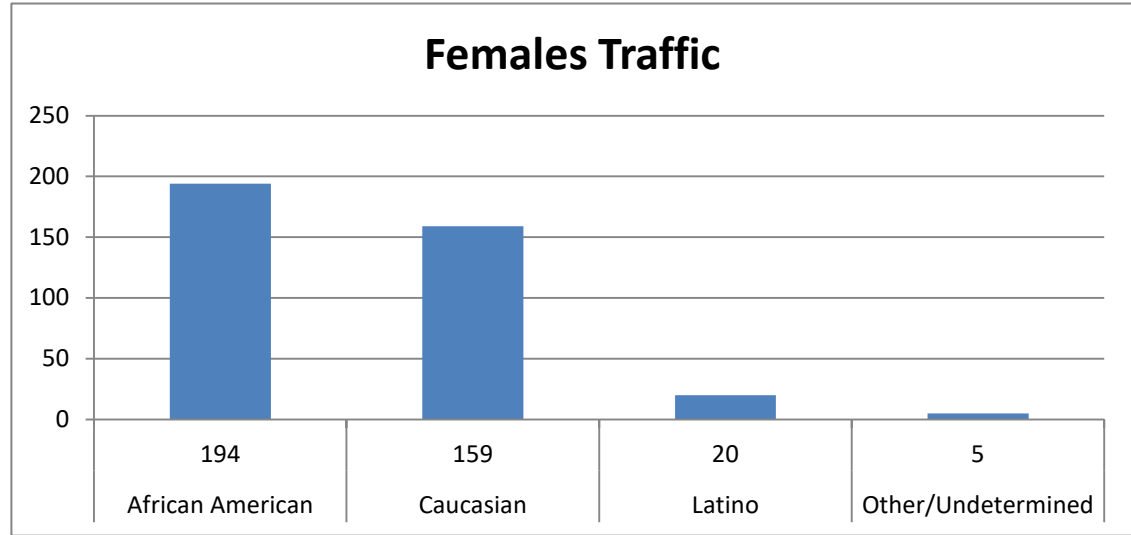

CHESWOLD POLICE DEPARTMENT

January - December 2025 - 913 Traffic Stats (Traffic Stops)

Males	563
Females	378
Non-Binary	1
	942

Male Traffic	563
African American	267
Caucasian	239
Latino	45
Other/Undetermined	12

Females Traffic

- African American 194**
- Caucasian 159**
- Latino 20**
- Other/Undetermined 5**

378

Totals

- Summons Male 489**
- Summons Female 317**
- Summons Non-Binary 1**
- Verbal Warning Male 71**
- Verbal Warning Female 57**
- Written Warning Male 3**
- Written Warning Female 4**

942

<u>Disposition by Race</u>	936
Summons's- African American	395
Summon's - Caucasian	344
Summons's - Latino	56
Summons's Other	9
Verbal Warnings - African American	64
Verbal Warnings - Caucasian	51
Verbal Warnings - Latino	2
Verbal Warnings - Other	2
Written Warning - African American	7
Written Warning - Caucasian	4
Written Warning - Latino	2
Written Warning - Other	0