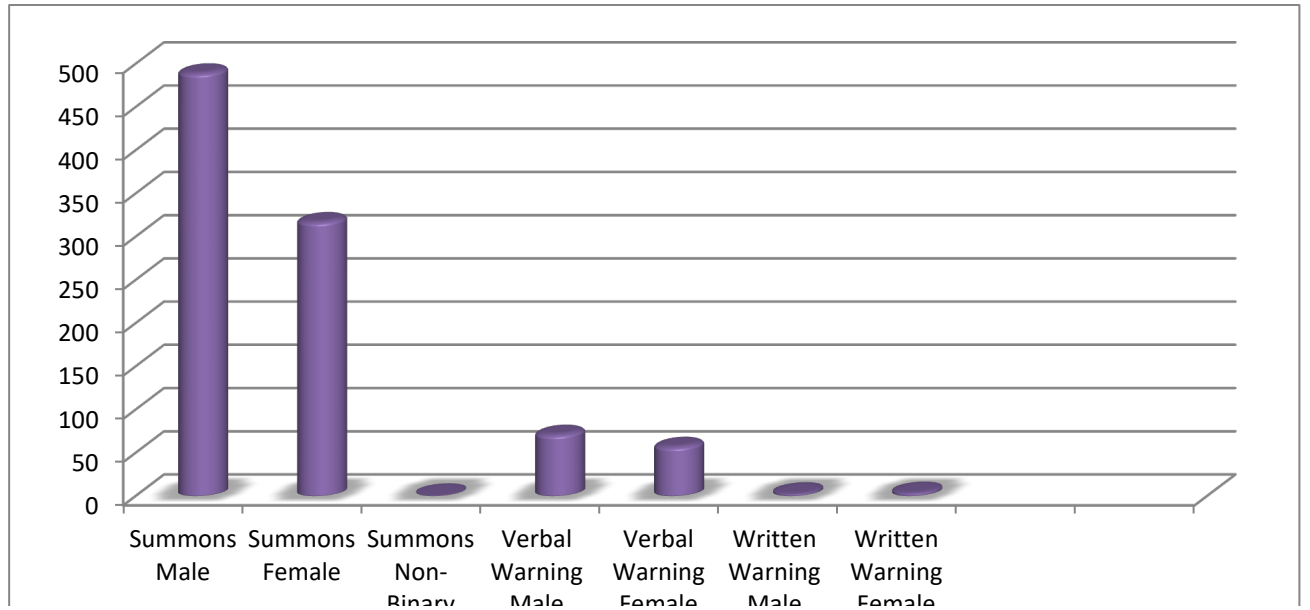

Females Traffic

- African American 194**
- Caucasian 159**
- Latino 20**
- Other/Undetermined 5**

378

Totals

- Summons Male 489**
- Summons Female 317**
- Summons Non-Binary 1**
- Verbal Warning Male 71**
- Verbal Warning Female 57**
- Written Warning Male 3**
- Written Warning Female 4**

942

<u>Disposition by Race</u>	936
Summons's- African American	395
Summon's - Caucasian	344
Summons's - Latino	56
Summons's Other	9
Verbal Warnings - African American	64
Verbal Warnings - Caucasian	51
Verbal Warnings - Latino	2
Verbal Warnings - Other	2
Written Warning - African American	7
Written Warning - Caucasian	4
Written Warning - Latino	2
Written Warning - Other	0