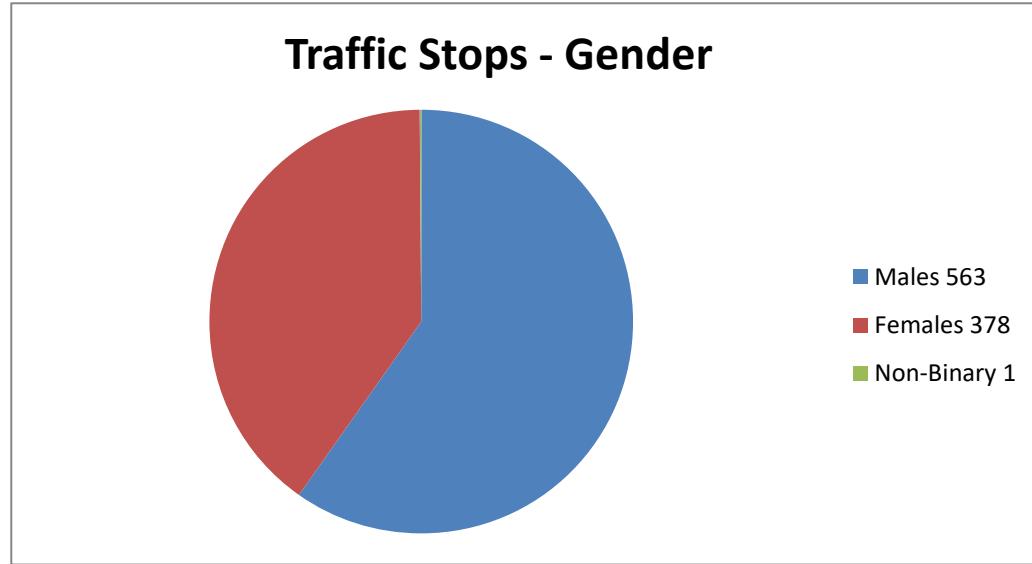

CHESWOLD POLICE DEPARTMENT

January - December 2025 - 913 Traffic Stats (Traffic Stops)

Males	563
Females	378
Non-Binary	1
	942

Male Traffic	563
African American	267
Caucasian	239
Latino	45
Other/Undetermined	12

Females Traffic

- African American 194**
- Caucasian 159**
- Latino 20**
- Other/Undetermined 5**

378

Totals

- Summons Male 489**
- Summons Female 317**
- Summons Non-Binary 1**
- Verbal Warning Male 71**
- Verbal Warning Female 57**
- Written Warning Male 3**
- Written Warning Female 4**

942

<u>Disposition by Race</u>	936
Summons's- African American	395
Summon's - Caucasian	344
Summons's - Latino	56
Summons's Other	9
Verbal Warnings - African American	64
Verbal Warnings - Caucasian	51
Verbal Warnings - Latino	2
Verbal Warnings - Other	2
Written Warning - African American	7
Written Warning - Caucasian	4
Written Warning - Latino	2
Written Warning - Other	0