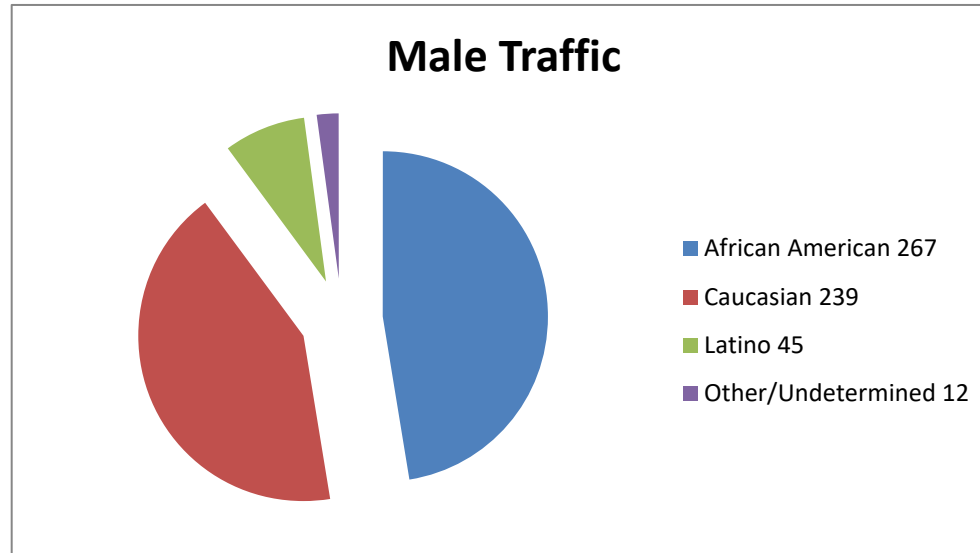

CHESWOLD POLICE DEPARTMENT

January - December 2025 - 913 Traffic Stats (Traffic Stops)

Males	563
Females	378
Non-Binary	1
	942

Male Traffic	563
African American	267
Caucasian	239
Latino	45
Other/Undetermined	12

Females Traffic

- African American 194**
- Caucasian 159**
- Latino 20**
- Other/Undetermined 5**

378

Totals

- Summons Male 489**
- Summons Female 317**
- Summons Non-Binary 1**
- Verbal Warning Male 71**
- Verbal Warning Female 57**
- Written Warning Male 3**
- Written Warning Female 4**

942

<u>Disposition by Race</u>	936
Summons's- African American	395
Summon's - Caucasian	344
Summons's - Latino	56
Summons's Other	9
Verbal Warnings - African American	64
Verbal Warnings - Caucasian	51
Verbal Warnings - Latino	2
Verbal Warnings - Other	2
Written Warning - African American	7
Written Warning - Caucasian	4
Written Warning - Latino	2
Written Warning - Other	0