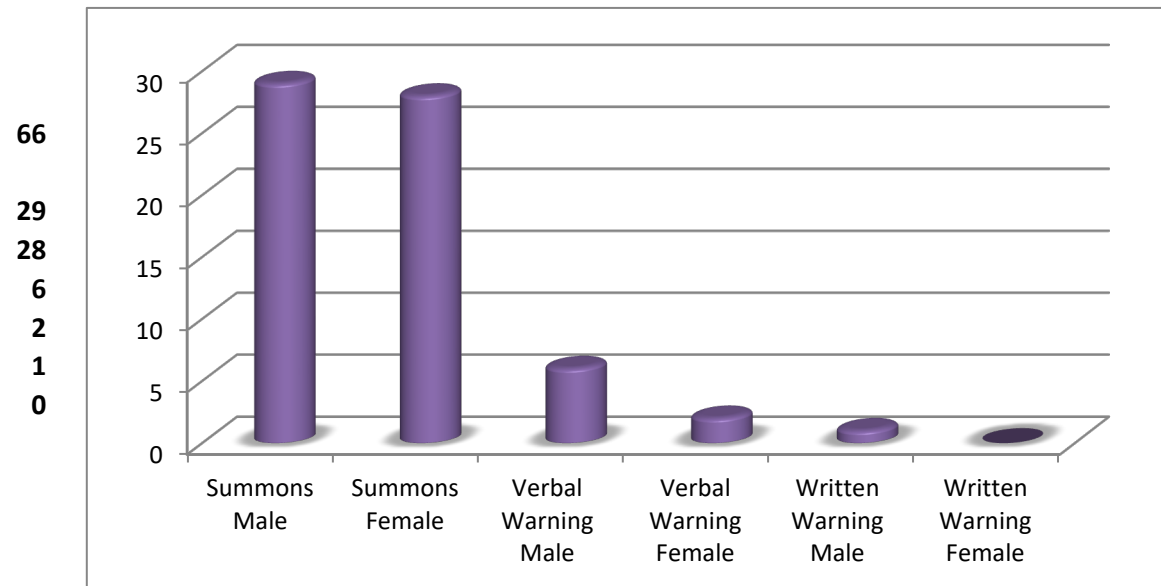

CHESWOLD POLICE DEPARTMENT

April 2026 - Traffic Stats (66 Traffic Stops)

Males
Females

36
30
66

Male Traffic
African American
Caucasion
Latino
Other/Undetermined

36
17
11
6
2

Females Traffic

- African American**
- Caucasion**
- Latino**
- Other/Undetermined**

Totals

- Summons Male**
- Summons Female**
- Verbal Warning Male**
- Verbal Warning Female**
- Written Warning Male**
- Written Warning Female**

Disposition by Race 66

Summons's- African American	29
Summon's - Caucasian	16
Summons's - Latino	9
Summons - Other	3
Verbal Warnings - African American	6
Verbal Warnings - Caucasian	2
Written Warning - African American	0
Written Warning - Caucasian	1
Written Warning - Latino	0