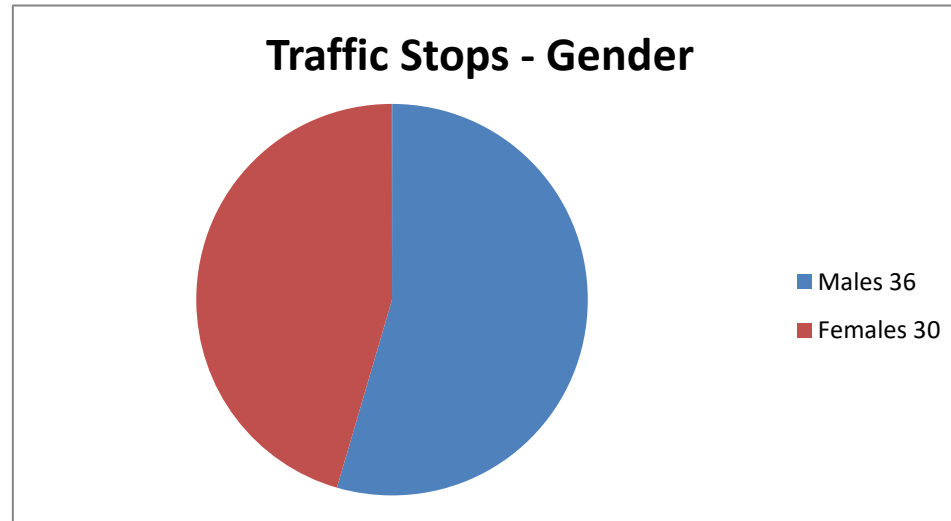

CHESWOLD POLICE DEPARTMENT

April 2026 - Traffic Stats (66 Traffic Stops)

Males
Females

36
30
66

Male Traffic
African American
Caucasion
Latino
Other/Undetermined

36
17
11
6
2

Females Traffic

- African American**
- Caucasion**
- Latino**
- Other/Undetermined**

Totals

- Summons Male**
- Summons Female**
- Verbal Warning Male**
- Verbal Warning Female**
- Written Warning Male**
- Written Warning Female**

Disposition by Race 66

Summons's- African American	29
Summon's - Caucasian	16
Summons's - Latino	9
Summons - Other	3
Verbal Warnings - African American	6
Verbal Warnings - Caucasian	2
Written Warning - African American	0
Written Warning - Caucasian	1
Written Warning - Latino	0