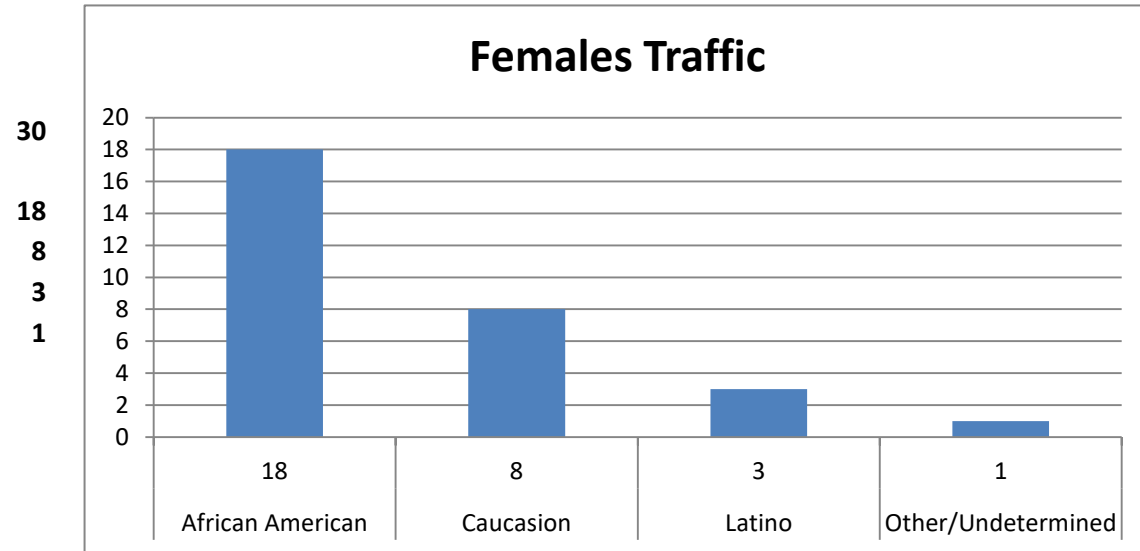

CHESWOLD POLICE DEPARTMENT

April 2026 - Traffic Stats (66 Traffic Stops)

Males
Females

36
30
66

Male Traffic
African American
Caucasion
Latino
Other/Undetermined

36
17
11
6
2

Females Traffic

- African American**
- Caucasion**
- Latino**
- Other/Undetermined**

Totals

- Summons Male**
- Summons Female**
- Verbal Warning Male**
- Verbal Warning Female**
- Written Warning Male**
- Written Warning Female**

Disposition by Race 66

Summons's- African American	29
Summon's - Caucasian	16
Summons's - Latino	9
Summons - Other	3
Verbal Warnings - African American	6
Verbal Warnings - Caucasian	2
Written Warning - African American	0
Written Warning - Caucasian	1
Written Warning - Latino	0