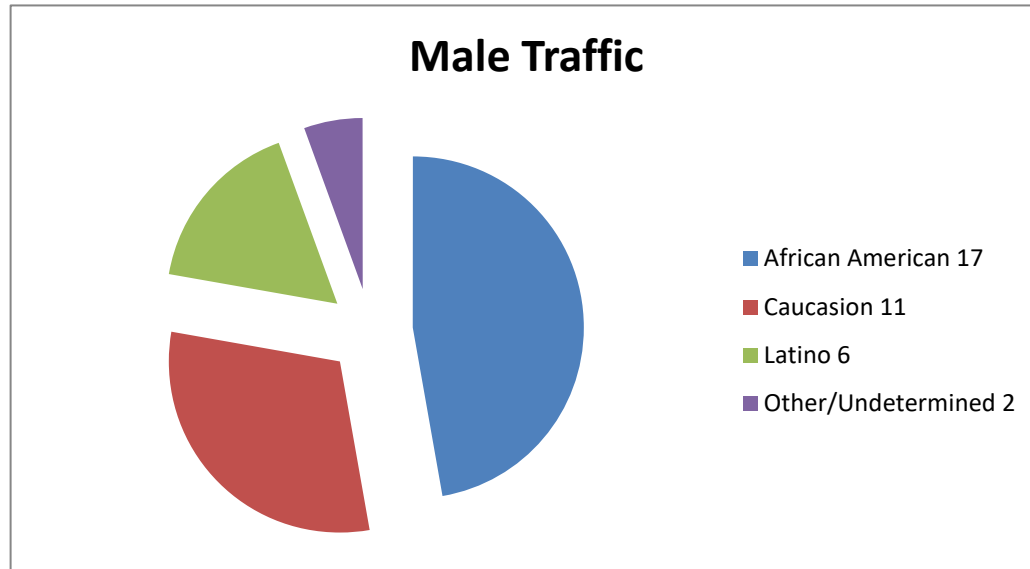

CHESWOLD POLICE DEPARTMENT

April 2026 - Traffic Stats (66 Traffic Stops)

Males
Females

36
30
66

Male Traffic
African American
Caucasion
Latino
Other/Undetermined

36
17
11
6
2

Females Traffic

- African American**
- Caucasion**
- Latino**
- Other/Undetermined**

Totals

- Summons Male**
- Summons Female**
- Verbal Warning Male**
- Verbal Warning Female**
- Written Warning Male**
- Written Warning Female**

Disposition by Race 66

Summons's- African American	29
Summon's - Caucasian	16
Summons's - Latino	9
Summons - Other	3
Verbal Warnings - African American	6
Verbal Warnings - Caucasian	2
Written Warning - African American	0
Written Warning - Caucasian	1
Written Warning - Latino	0