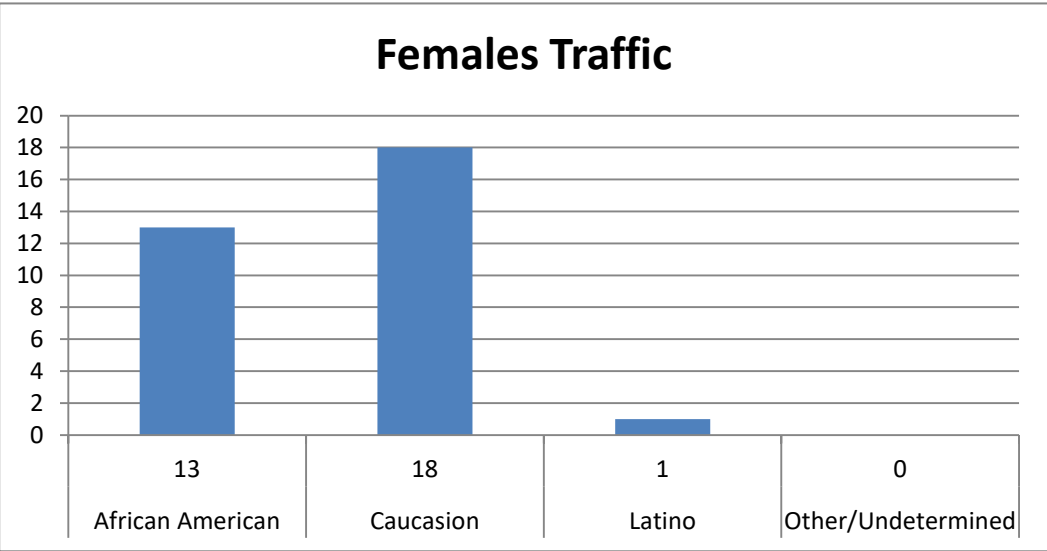

CHESWOLD POLICE DEPARTMENT

February 2025- Traffic Stats (78 Traffic Stops)

Males
Females

46
32
78

Male Traffic
African American
Caucasion
Latino
Other/Undetermined

46
18
25
3
0

Females Traffic

- African American**
- Caucasion**
- Latino**
- Other/Undetermined**

32
13
18
1
0

Totals

- Summons Male**
- Summons Female**
- Verbal Warning Male**
- Verbal Warning Female**
- Written Warning Male**
- Written Warning Female**

78
37
24
8
8
1
0

Disposition by Race 78

Summons's- African American	23
Summon's - Caucasian	34
Summons's -Latino	4
Summons's Other	0
Verbal Warnings - African American	7
Verbal Warnings - Caucasian	9
Verbal Warnings - Other	0
Written Warning - African American	1
Written Warning - Caucasian	0