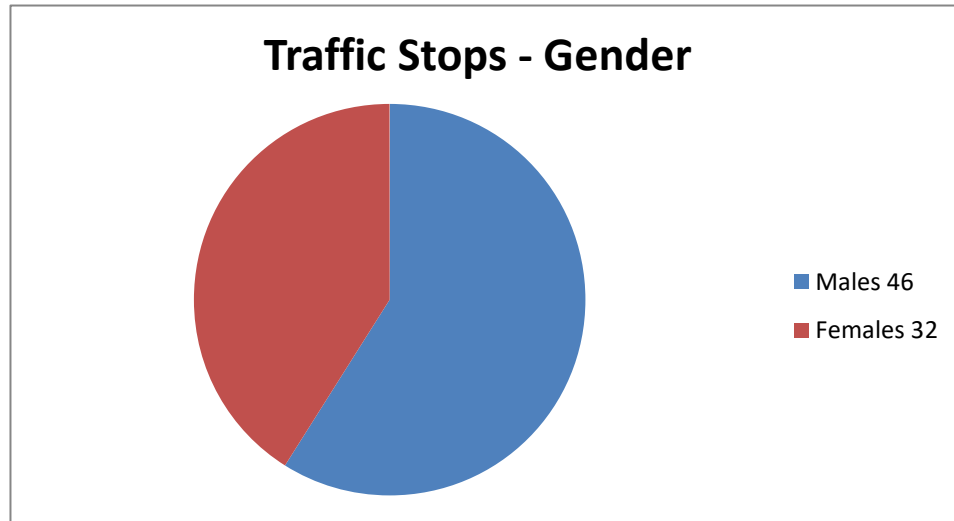

CHESWOLD POLICE DEPARTMENT

February 2025- Traffic Stats (78 Traffic Stops)

Males
Females

46
32
78

Male Traffic
African American
Caucasion
Latino
Other/Undetermined

46
18
25
3
0

Females Traffic

- African American**
- Caucasion**
- Latino**
- Other/Undetermined**

32
13
18
1
0

Totals

- Summons Male**
- Summons Female**
- Verbal Warning Male**
- Verbal Warning Female**
- Written Warning Male**
- Written Warning Female**

78
37
24
8
8
1
0

Disposition by Race 78

Summons's- African American	23
Summon's - Caucasian	34
Summons's -Latino	4
Summons's Other	0
Verbal Warnings - African American	7
Verbal Warnings - Caucasian	9
Verbal Warnings - Other	0
Written Warning - African American	1
Written Warning - Caucasian	0