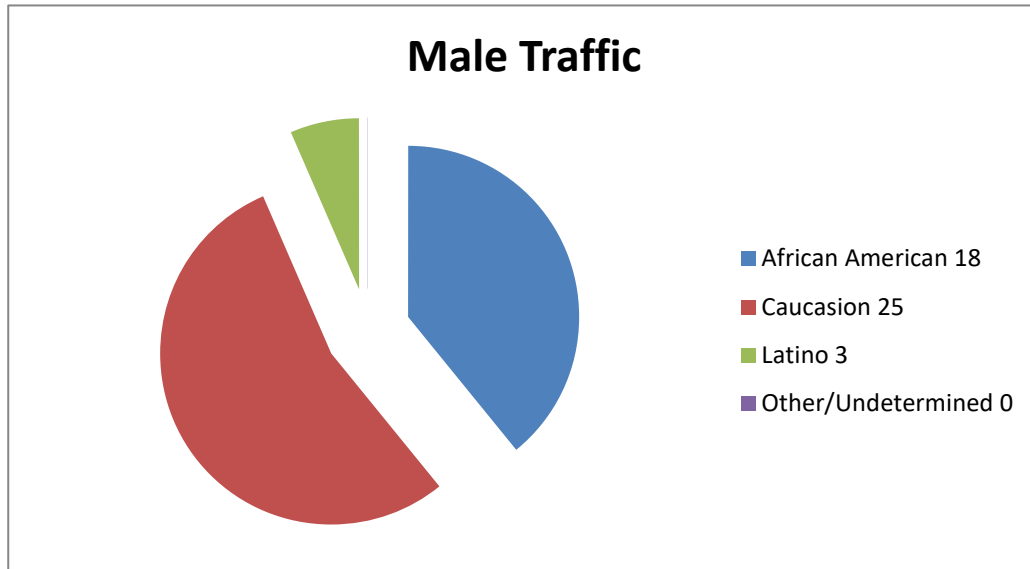

CHESWOLD POLICE DEPARTMENT

February 2025- Traffic Stats (78 Traffic Stops)

Males
Females

46
32
78

Male Traffic
African American
Caucasion
Latino
Other/Undetermined

46
18
25
3
0

Females Traffic

- African American**
- Caucasion**
- Latino**
- Other/Undetermined**

32
13
18
1
0

Totals

- Summons Male**
- Summons Female**
- Verbal Warning Male**
- Verbal Warning Female**
- Written Warning Male**
- Written Warning Female**

78
37
24
8
8
1
0

Disposition by Race 78

Summons's- African American	23
Summon's - Caucasian	34
Summons's -Latino	4
Summons's Other	0
Verbal Warnings - African American	7
Verbal Warnings - Caucasian	9
Verbal Warnings - Other	0
Written Warning - African American	1
Written Warning - Caucasian	0