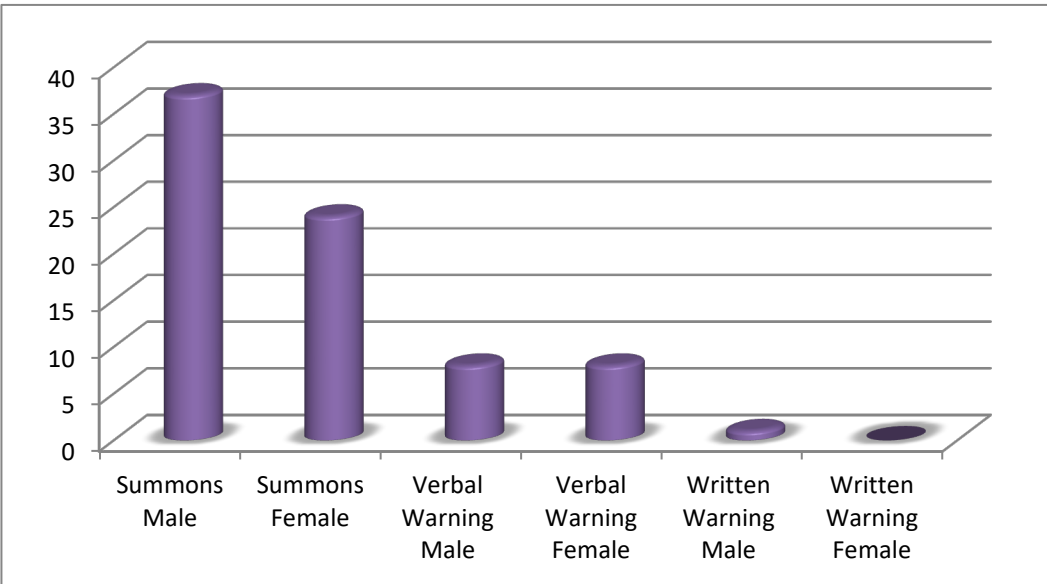

CHESWOLD POLICE DEPARTMENT

February 2025- Traffic Stats (78 Traffic Stops)

Males
Females

46
32
78

Male Traffic
African American
Caucasion
Latino
Other/Undetermined

46
18
25
3
0

Females Traffic

- African American**
- Caucasion**
- Latino**
- Other/Undetermined**

32
13
18
1
0

Totals

- Summons Male**
- Summons Female**
- Verbal Warning Male**
- Verbal Warning Female**
- Written Warning Male**
- Written Warning Female**

78
37
24
8
8
1
0

Disposition by Race 78

Summons's- African American	23
Summon's - Caucasian	34
Summons's -Latino	4
Summons's Other	0
Verbal Warnings - African American	7
Verbal Warnings - Caucasian	9
Verbal Warnings - Other	0
Written Warning - African American	1
Written Warning - Caucasian	0