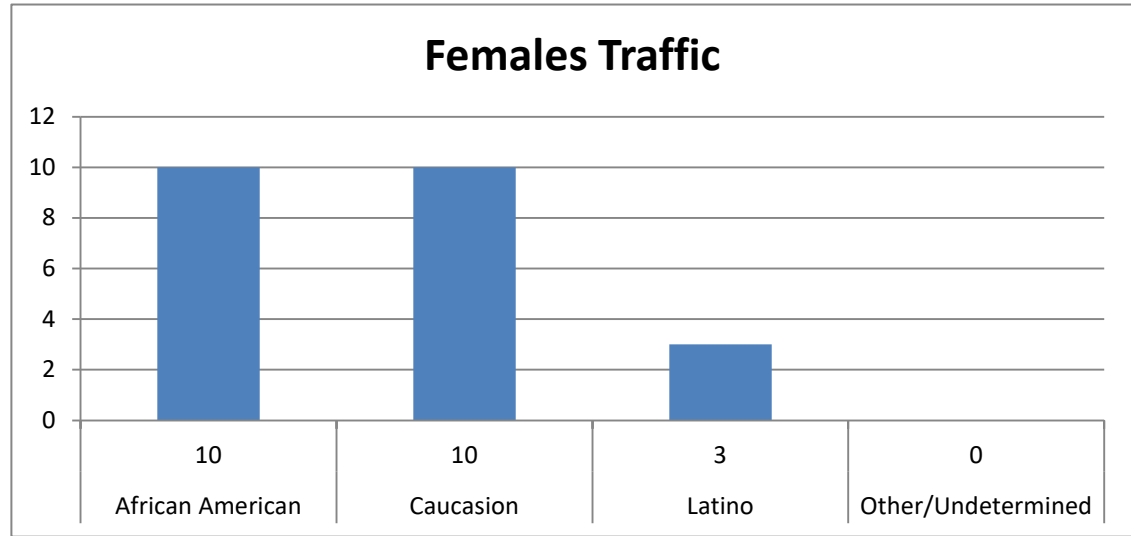

CHESWOLD POLICE DEPARTMENT

January 2026 - Traffic Stats (57 Traffic Stops)

Males
Females

34
23
57

Male Traffic
African American
Caucasion
Latino
Other/Undetermined

34
19
11
3
1

Females Traffic

African American

Caucasion

Latino

Other/Undetermined

23

10

10

3

0

<u>Disposition by Race</u>	57
Summons's- African American	23
Summon's - Caucasian	19
Summons's - Latino	6
Summons's Other	1
Verbal Warnings - African American	5
Verbal Warnings - Caucasian	2
Verbal Warning - Latino	0
Written Warning - African-American	1
Written Warning - Latino	0