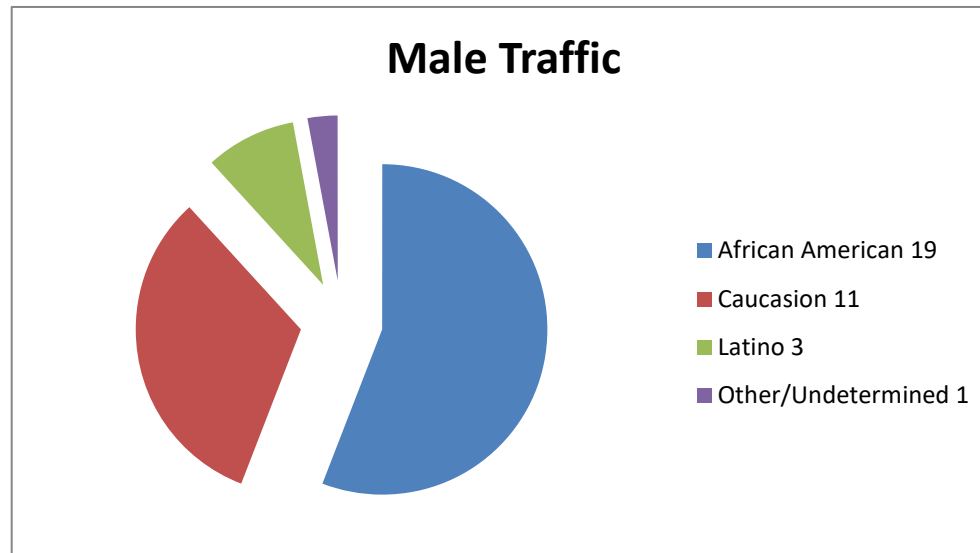

CHESWOLD POLICE DEPARTMENT

January 2026 - Traffic Stats (57 Traffic Stops)

Males
Females

34
23
57

Male Traffic
African American
Caucasion
Latino
Other/Undetermined

34
19
11
3
1

Females Traffic

African American

Caucasion

Latino

Other/Undetermined

23

10

10

3

0

<u>Disposition by Race</u>	57
Summons's- African American	23
Summon's - Caucasian	19
Summons's - Latino	6
Summons's Other	1
Verbal Warnings - African American	5
Verbal Warnings - Caucasian	2
Verbal Warning - Latino	0
Written Warning - African-American	1
Written Warning - Latino	0