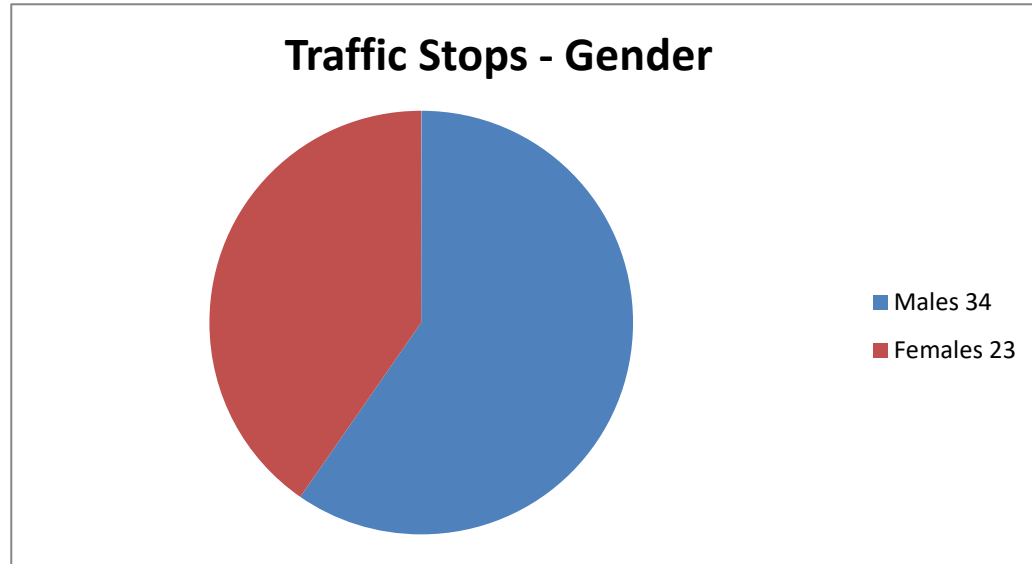

CHESWOLD POLICE DEPARTMENT

January 2026 - Traffic Stats (57 Traffic Stops)

Males
Females

34
23
57

Male Traffic
African American
Caucasion
Latino
Other/Undetermined

34
19
11
3
1

Females Traffic

African American