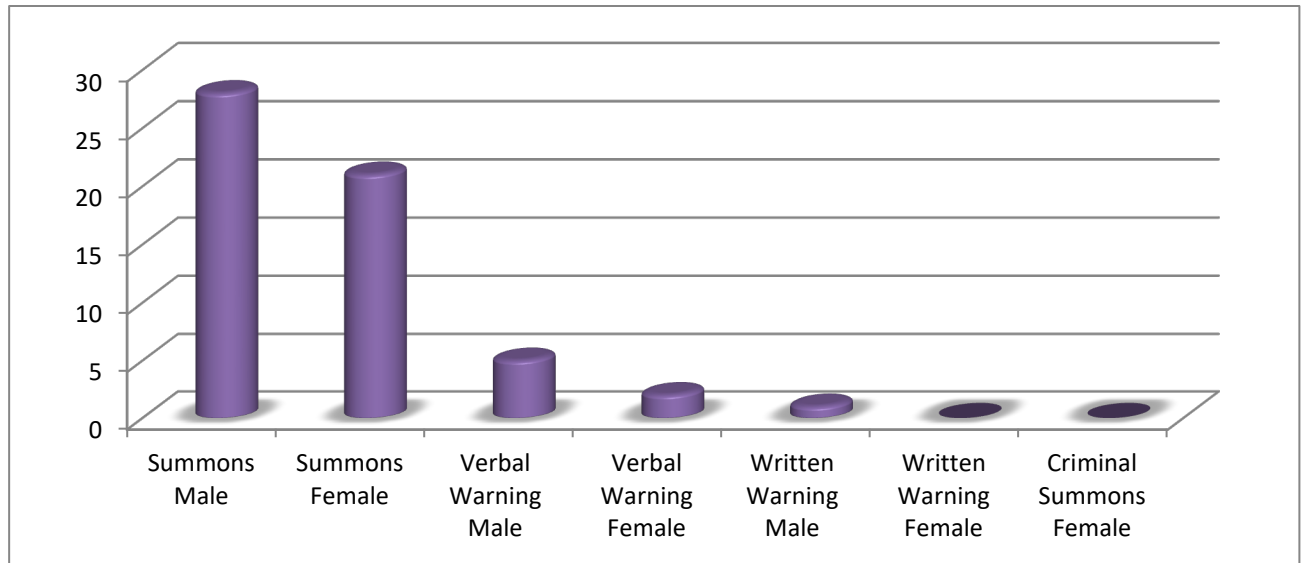

Totals

Summons Male

Summons Female

Verbal Warning Male

Verbal Warning Female

Written Warning Male

Written Warning Female

Criminal Summons Female

57

28

21

5

2

1

0

0

<u>Disposition by Race</u>	57
Summons's- African American	23
Summon's - Caucasian	19
Summons's - Latino	6
Summons's Other	1
Verbal Warnings - African American	5
Verbal Warnings - Caucasian	2
Verbal Warning - Latino	0
Written Warning - African-American	1
Written Warning - Latino	0