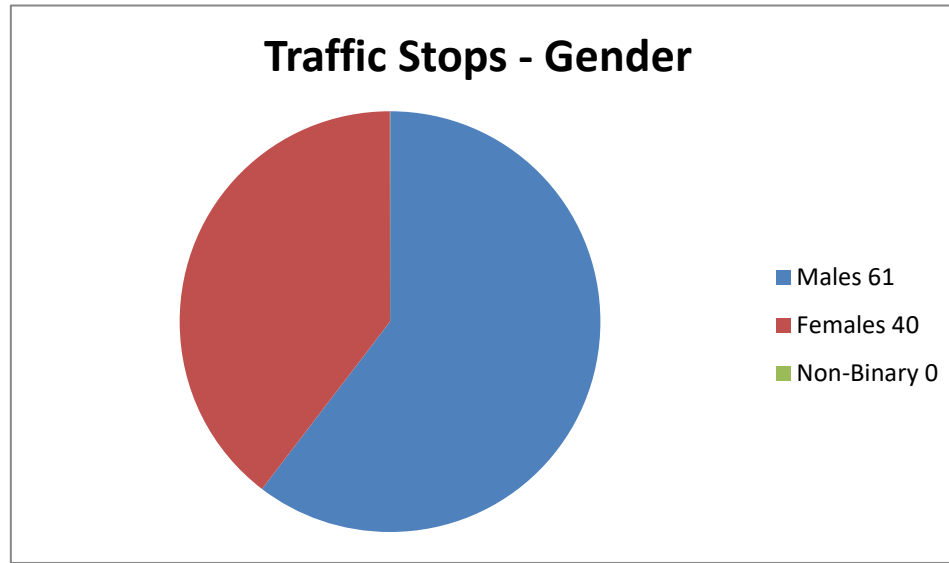

CHESWOLD POLICE DEPARTMENT

March 2026 - Traffic Stats (101 Traffic Stops)

Males
Females
Non-Binary

61
40
0
101

Male Traffic
African American
Caucasion
Latino
Other/Undetermined

61
33
18
7
3

Females Traffic

African American