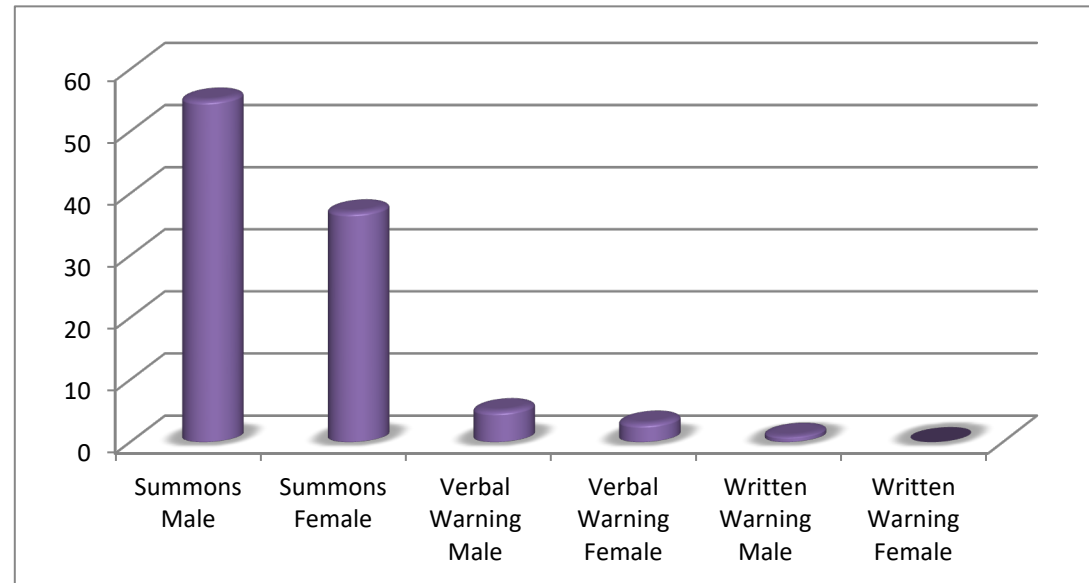

Totals

Summons Male

Summons Female

Verbal Warning Male

Verbal Warning Female

Written Warning Male

Written Warning Female

101

55

37

5

3

1

0

Disposition by Race 101

| | |
|---|-----------|
| Summons's- African American | 50 |
| Summon's - Caucasian | 29 |
| Summons's - Hispanic | 9 |
| Summons's - Other | 4 |
| Verbal Warnings - African American | 5 |
| Verbal Warnings - Caucasian | 1 |
| Verbal Warning - Latino | 1 |
| Verbal Warning - Other | 1 |
| Written Warning - African American | 1 |
| Written Warning - Caucasian | 0 |