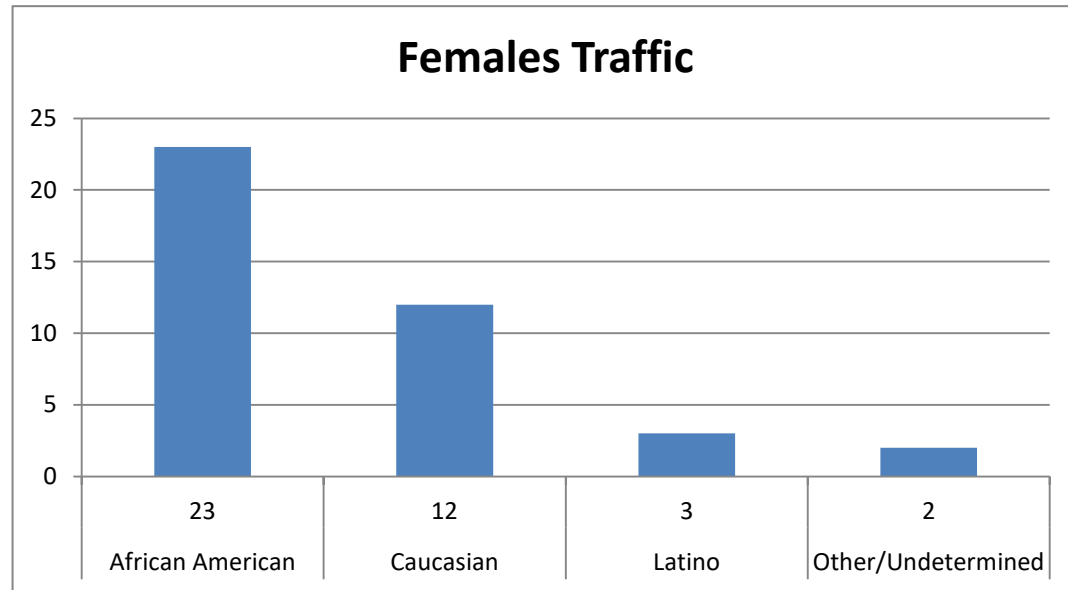

CHESWOLD POLICE DEPARTMENT

March 2026 - Traffic Stats (101 Traffic Stops)

Males
Females
Non-Binary

61
40
0
101

Male Traffic
African American
Caucasion
Latino
Other/Undetermined

61
33
18
7
3

Females Traffic

African American

Caucasian

Latino

Other/Undetermined

40

23

12

3

2