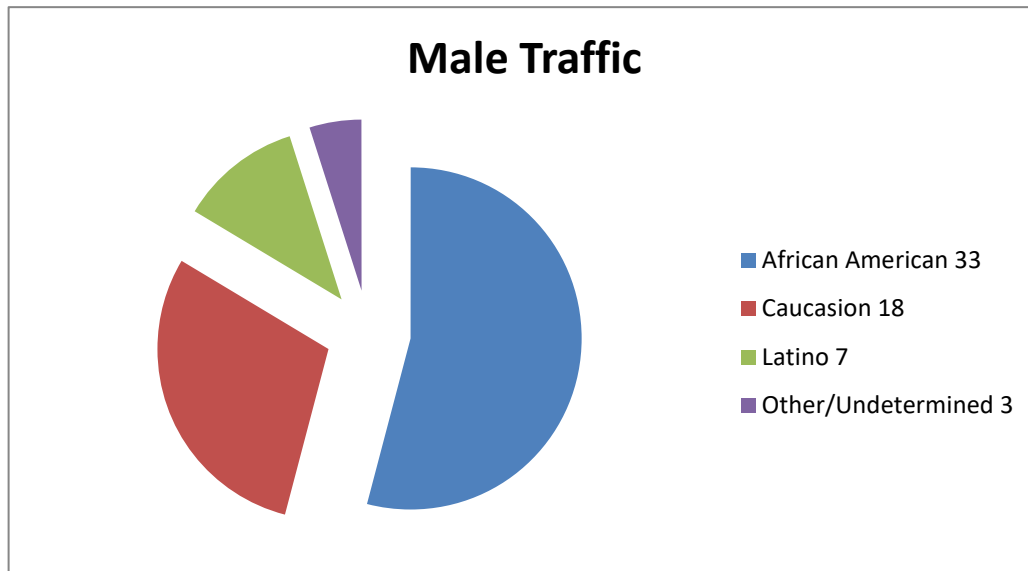

CHESWOLD POLICE DEPARTMENT

March 2026 - Traffic Stats (101 Traffic Stops)

Males
Females
Non-Binary

61
40
0
101

Male Traffic
African American
Caucasion
Latino
Other/Undetermined

61
33
18
7
3

Females Traffic

African American